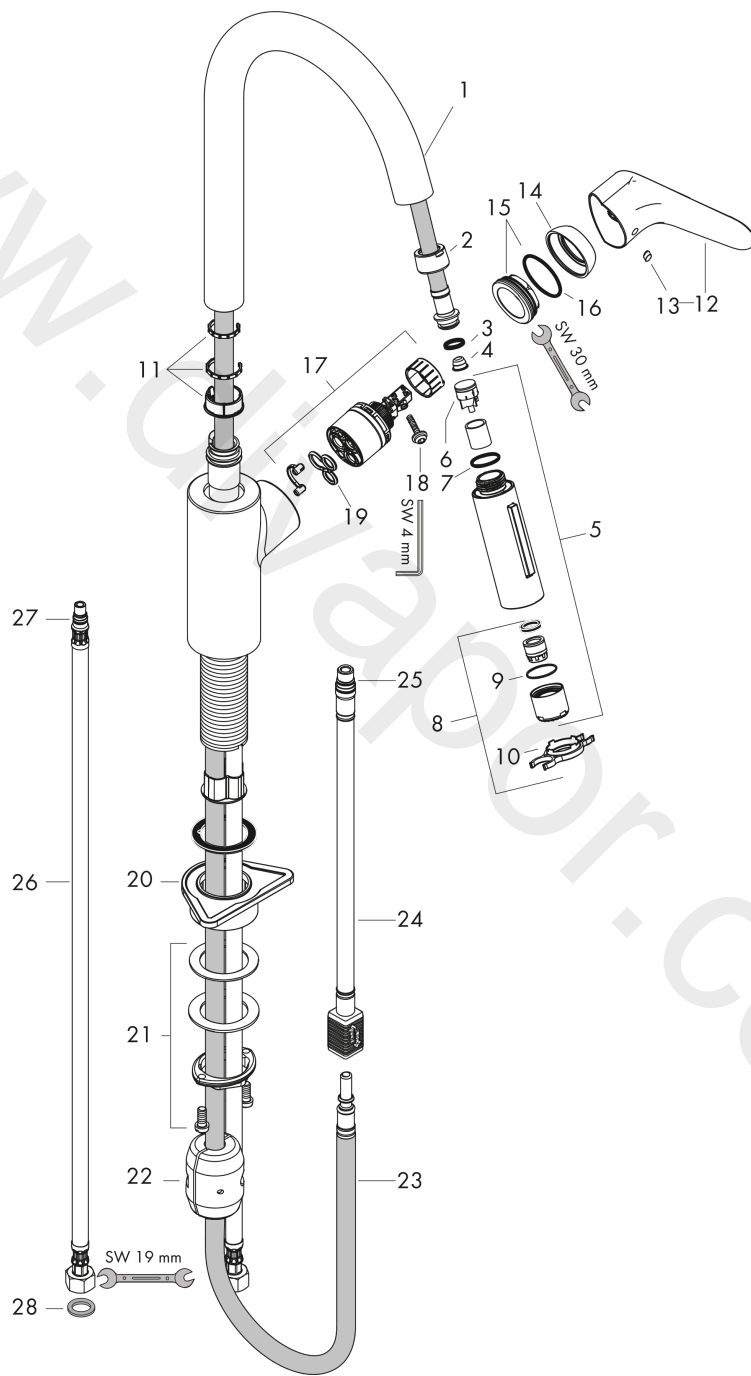

Focus M41

Single lever kitchen mixer 240, 3 ticks, pull-out spray, 2jet

Finish: **Chrome** Article Number: **31863009**

Description

product features

- ComfortZone 240
- swivel range adjustable in 2 steps to 110° or 150°
- shower spray
- lockable shower spray, spray returns through pressing spray diverter
- MagFit magnetic shower support
- quick connect hose
- connection dimension: DN15
- maximum flow rate at 3 bar: 4,5 l/min
- ceramic cartridge
- connection type: G 1/2 connections
- temperature limitation adjustable
- integrated non-return valve
- not suitable for continuous flow water heaters
- extension length up to 50 cm

Focus M41
Single lever kitchen mixer 240, 3 ticks, pull-out spray, 2jet
 Finish: **Chrome** Article Number: **31863009**

Exploded Drawing

Year of production: >04/20

Focus M41**Single lever kitchen mixer 240, 3 ticks, pull-out spray, 2jet**Finish: **Chrome** Article Number: **31863009****Spare part list**

Year of production: >04/20

Pos.	Description	Article Number	Price	PU
1	spout cpl.	95562000	£ 137,00	1
2	nut	92755000	£ 20,50	1
3	O-ring 11x2	98127000	£ 3,30	1
4	filter	97735000	£ 3,30	1
5	handspray	93836009	£ 96,00	1
6	non return valve	92622000	£ 25,00	1
7	O-ring 18x1,5	98231000	£ 3,30	1
8	aerator laminar M22x1	95909019	-	1
9	O-ring 20x1	98140000	£ 3,30	1
10	service tool	95910000	£ 9,00	1
11	set of lever collars	98365000	£ 9,00	1
12	handle	98356000	£ 51,00	1
13	screw cover	96338000	£ 3,30	1
14	flange	95498000	£ 9,00	1
15	nut	97209000	£ 16,10	1
16	O-Ring 32x2	98193000	£ 3,30	1
17	cartridge, assy	95646001	£ 96,00	1
18	locking screw for handle	95140000	£ 6,10	1
19	seal	95008000	£ 9,00	1
20	support	97523000	£ 6,10	1
21	fixing set (Ø 34)	95049000	£ 16,10	1
22	weight	98551000	£ 20,50	1
23	hose 1,50 m	95507000	£ 79,00	1
24	connection hose 600 mm M10x1	95561000	£ 25,00	1
25	O-ring 8x1,75	97827000	£ 3,30	1
26	connection hose 900 mm M8x0,75 G½	97489000	£ 35,00	1
27	O-ring 7x1,5	98422000	£ 3,30	1
28	sealing set	95581000	£ 6,10	1