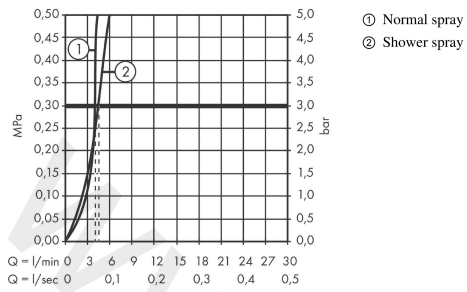

Focus M41

Single lever kitchen mixer 240, 3 ticks, pull-out spray, 2jet

Finish: **Chrome** Article Number: **31863009**

Description

product features

- ComfortZone 240
- swivel range adjustable in 2 steps to 110° or 150°
- shower spray
- lockable shower spray, spray returns through pressing spray diverter
- MagFit magnetic shower support
- quick connect hose
- connection dimension: DN15
- maximum flow rate at 3 bar: 4,5 l/min
- ceramic cartridge
- connection type: G 1/2 connections
- temperature limitation adjustable
- integrated non-return valve
- not suitable for continuous flow water heaters
- extension length up to 50 cm

Technology

Product image

Scale drawing

Focus M41

Single lever kitchen mixer 240, 3 ticks, pull-out spray, 2jet

Finish: **Chrome** Article Number: **31863009**

Flowchart

www.divapor.com