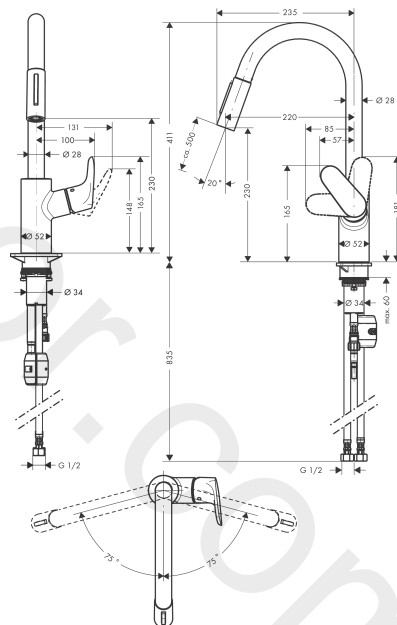

Focus M41

Single lever kitchen mixer 240, 3 ticks, pull-out spray, 2jet

Finish: **Chrome** Article Number: **31863009**

Description

product features

- ComfortZone 240
- swivel range adjustable in 2 steps to 110° or 150°
- shower spray
- lockable shower spray, spray returns through pressing spray diverter
- MagFit magnetic shower support
- quick connect hose
- connection dimension: DN15
- maximum flow rate at 3 bar: 4,5 l/min
- ceramic cartridge
- connection type: G 1/2 connections
- temperature limitation adjustable
- integrated non-return valve
- not suitable for continuous flow water heaters
- extension length up to 50 cm

Technology

Product image

Scale drawing

Focus M41

Single lever kitchen mixer 240, 3 ticks, pull-out spray, 2jet

Finish: **Chrome** Article Number: **31863009**

Flowchart

www.divapor.com

Year of production: >04/20

Pos.	Description	Article Number	Price	PU
1	spout cpl.	95562000	£ 137,00	1
2	nut	92755000	£ 20,50	1
3	O-ring 11x2	98127000	£ 3,30	1
4	filter	97735000	£ 3,30	1
5	handspray	93836009	£ 96,00	1
6	non return valve	92622000	£ 25,00	1
7	O-ring 18x1,5	98231000	£ 3,30	1
8	aerator laminar M22x1	95909019	-	1
9	O-ring 20x1	98140000	£ 3,30	1
10	service tool	95910000	£ 9,00	1
11	set of lever collars	98365000	£ 9,00	1
12	handle	98356000	£ 51,00	1
13	screw cover	96338000	£ 3,30	1
14	flange	95498000	£ 9,00	1
15	nut	97209000	£ 16,10	1
16	O-Ring 32x2	98193000	£ 3,30	1
17	cartridge, assy	95646001	£ 96,00	1
18	locking screw for handle	95140000	£ 6,10	1
19	seal	95008000	£ 9,00	1
20	support	97523000	£ 6,10	1
21	fixing set (Ø 34)	95049000	£ 16,10	1
22	weight	98551000	£ 20,50	1
23	hose 1,50 m	95507000	£ 79,00	1
24	connection hose 600 mm M10x1	95561000	£ 25,00	1
25	O-ring 8x1,75	97827000	£ 3,30	1
26	connection hose 900 mm M8x0,75 G½	97489000	£ 35,00	1
27	O-ring 7x1,5	98422000	£ 3,30	1
28	sealing set	95581000	£ 6,10	1