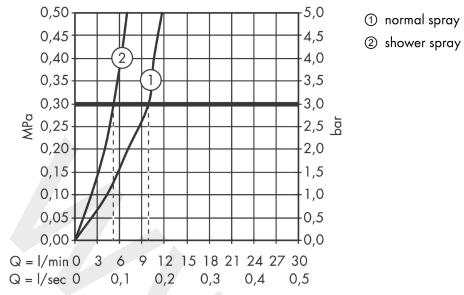

### Scale drawing

**Focus M41**

**Single lever kitchen mixer 240, pull-out spray, 2jet, DZR**

Finish: **Matt Black** Article Number: **31846670**

**Flowchart**

www.divapor.com

**Focus M41**  
**Single lever kitchen mixer 240, pull-out spray, 2jet, DZR**  
 Finish: **Matt Black** Article Number: **31846670**