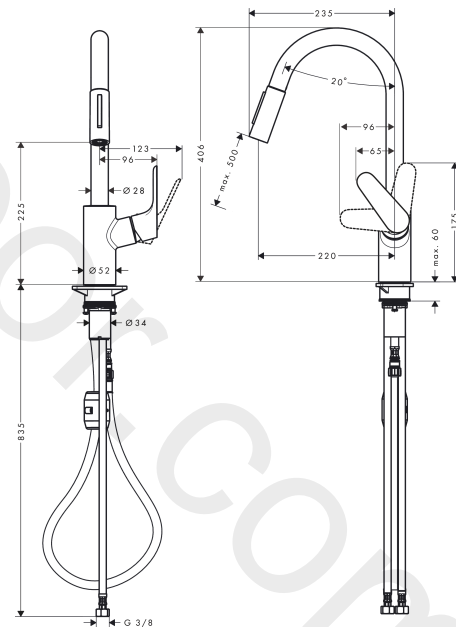

Scale drawing