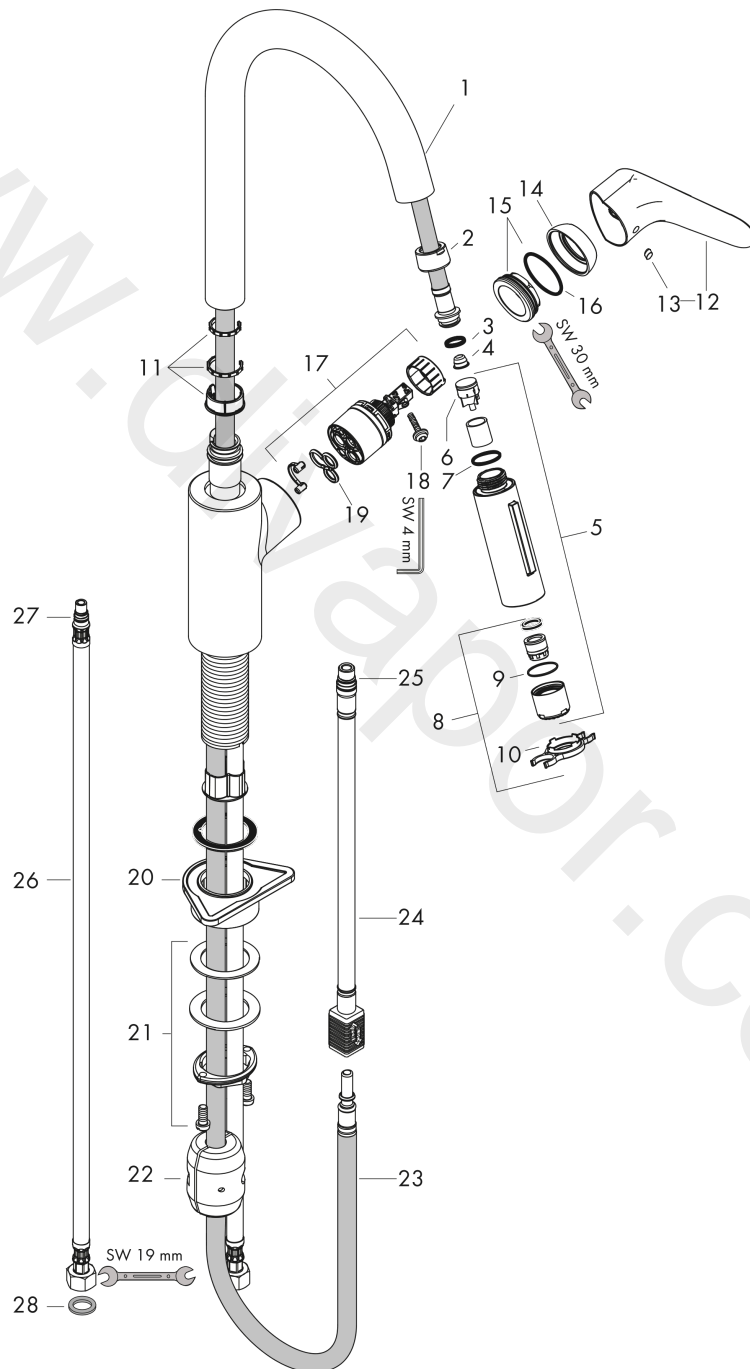

#### product features

- ComfortZone 240
- swivel range adjustable in 2 steps to 110° or 150°
- laminar spray, shower spray
- lockable shower spray, spray returns through pressing spray diverter
- MagFit magnetic shower support
- quick connect hose
- connection dimension: DN15
- maximum flow rate at 3 bar: 9,5 l/min
- ceramic cartridge
- connection type: G 3/8 connections
- temperature limitation adjustable
- integrated non-return valve
- suitable for continuous flow water heaters
- extension length up to 50 cm

### Scale drawing

**Focus M41**

**Single lever kitchen mixer 240, pull-out spray, 2jet, DZR**

Finish: **Matt Black** Article Number: **31846670**

**Flowchart**

www.divapor.com

**Focus M41**  
**Single lever kitchen mixer 240, pull-out spray, 2jet, DZR**  
 Finish: **Matt Black** Article Number: **31846670**

Exploded Drawing

Year of production: >04/20

**Focus M41****Single lever kitchen mixer 240, pull-out spray, 2jet, DZR**Finish: **Matt Black** Article Number: **31846670****Spare part list**

Year of production: &gt;04/20