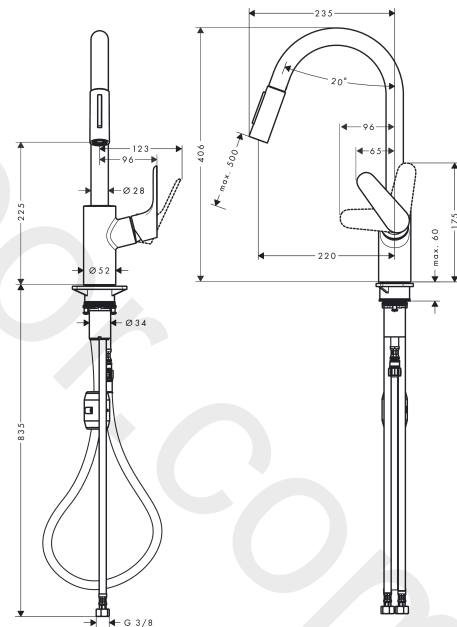

Scale drawing