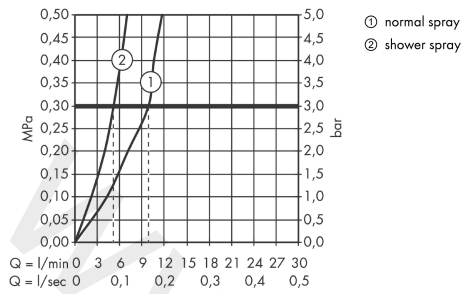

Focus M41

Single lever kitchen mixer 240, pull-out spray, 2jet, DZR

Finish: **Chrome** Article Number: **31846000**

Description

product features

- ComfortZone 240
- swivel range adjustable in 2 steps to 110° or 150°
- laminar spray, shower spray
- lockable shower spray, spray returns through pressing spray diverter
- MagFit magnetic shower support
- quick connect hose
- connection dimension: DN15
- maximum flow rate at 3 bar: 9,5 l/min
- ceramic cartridge
- connection type: G 3/8 connections
- temperature limitation adjustable
- integrated non-return valve
- suitable for continuous flow water heaters
- extension length up to 50 cm

Technology

Certificates / Sustainability

Product image

Scale drawing

Focus M41

Single lever kitchen mixer 240, pull-out spray, 2jet, DZR

Finish: **Chrome** Article Number: **31846000**

Flowchart