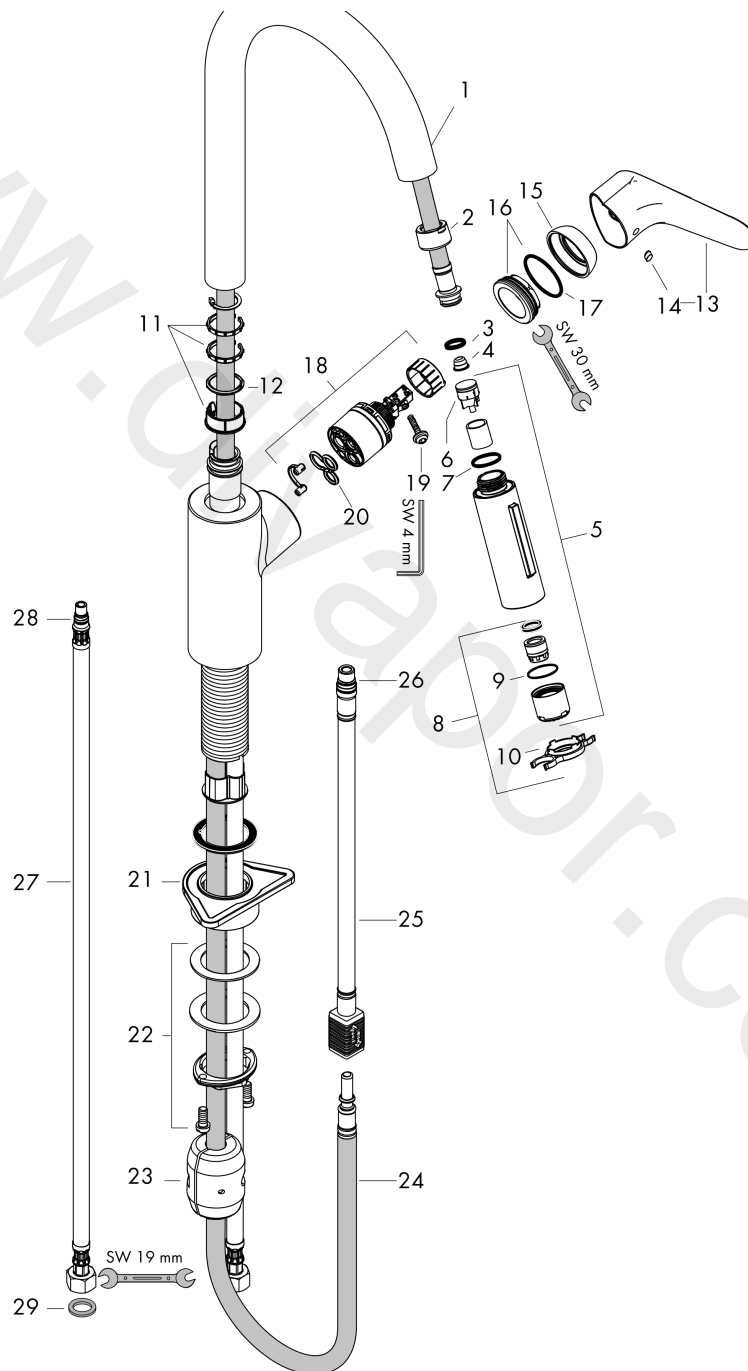

Focus M41
Single lever kitchen mixer 240, pull-out spray, 2jet, DZR
Finish: **Chrome** Article Number: **31846000**

Exploded Drawing

Year of production: >03/20

Focus M41

Single lever kitchen mixer 240, pull-out spray, 2jet, DZR

Finish: **Chrome** Article Number: **31846000**

Spare part list

Year of production: >03/20

Pos.	Description	Article Number	Price	PU
1	spout cpl.	95562000	£ 137,00	1
2	nut	92755000	£ 20,50	1
3	O-ring 11x2	98127000	£ 3,30	1
4	filter	97735000	£ 3,30	1
5	handspray	98459000	£ 110,00	1
6	set of non return valves DW 15	97350000	£ 20,50	1
7	O-ring 18x1,5	98231000	£ 3,30	1
8	aerator laminar M22x1 (15 l/min)	95909000	£ 51,00	1
9	O-ring 20x1	98140000	£ 3,30	1
10	service tool	95910000	£ 9,00	1
11	set of lever collars	98365000	£ 9,00	1
12	O-ring 21x2,5	98211000	£ 3,30	1
13	handle	98460000	£ 64,00	1
14	screw cover	96338000	£ 3,30	1
15	flange	95498000	£ 9,00	1
16	nut	93346000	£ 51,00	1
17	O-Ring 32x2	98193000	£ 3,30	1
18	cartridge, assy	92730000	£ 35,00	1
19	locking screw for handle	95140000	£ 6,10	1
20	seal	95008000	£ 9,00	1
21	support	97523000	£ 6,10	1
22	fixing set (special)	93253000	£ 20,50	1
23	weight	92500004	-	1
24	hose 1,50 m	95507000	£ 79,00	1
25	connection hose 600 mm M10x1	95561000	£ 25,00	1
26	O-ring 8x1,75	97827000	£ 3,30	1
27	connection hose 900 mm M8x0,75 G3/8	96316000	£ 43,00	1
28	O-ring 7x1,5	98422000	£ 3,30	1
29	sealing set	95581000	£ 6,10	1