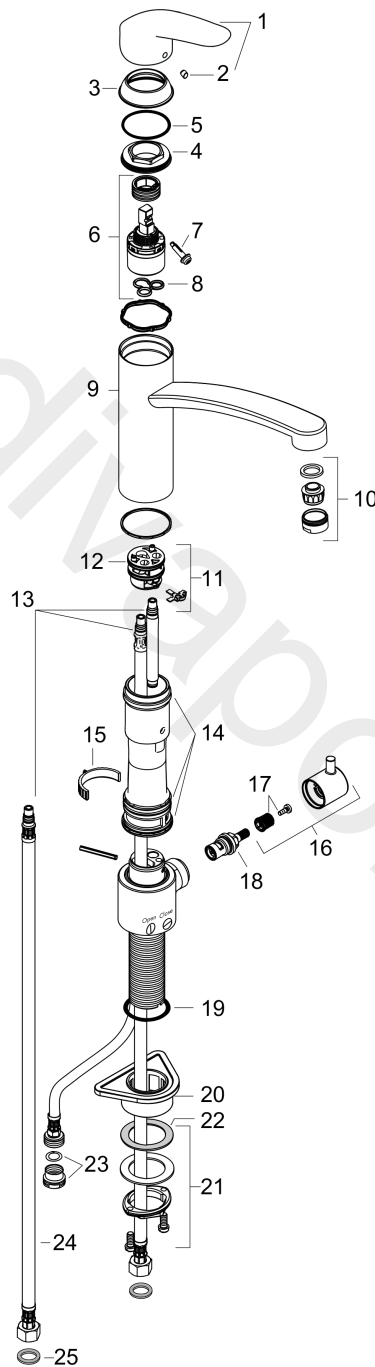

Focus M41

Single lever kitchen mixer 200, device shut-off valve, 1jet, DZR

Finish: **Chrome** Article Number: **31842000**

Description

product features

- ComfortZone 200
- swivel range 120°
- with integrated shut-off valve
- connection dimension: DN15
- maximum flow rate at 3 bar: 12 l/min
- ceramic cartridge
- connection type: G 3/4 connections
- temperature limitation adjustable
- suitable for continuous flow water heaters

Technology

Certificates / Sustainability

Product image

Scale drawing

Flowchart

- ① Rate of flow stop valve
- ② Rate of flow mixer

Focus M41

Single lever kitchen mixer 200, device shut-off valve, 1jet, DZR

Finish: **Chrome** Article Number: **31842000**

Exploded Drawing

Year of production: >03/20

Focus M41**Single lever kitchen mixer 200, device shut-off valve, 1jet, DZR**Finish: **Chrome** Article Number: **31842000****Spare part list**

Year of production: >03/20

Pos.	Description	Article Number	Price	PU
1	handle	95543000	£ 35,00	1
2	screw cover	96338000	£ 3,30	1
3	flange	97995000	£ 20,50	1
4	nut	97996000	£ 35,00	1
5	O-ring 41x2	98212000	£ 3,30	1
6	cartridge, assy	92730000	£ 35,00	1
7	locking screw for handle	95140000	£ 6,10	1
8	seal	95008000	£ 9,00	1
9	spout cpl.	98349000	£ 110,00	1
10	aerator M24x1 (30 l/min)	96512000	£ 16,10	1
11	adapter for cartridge	98750000	£ 13,30	1
12	O-Ring 30x2	98186000	£ 3,30	1
13	O-ring 7x1,5	98422000	£ 3,30	1
14	sealing set	98702000	£ 9,00	1
15	locating ring	92211000	£ 9,00	1
16	handle	95629000	£ 43,00	1
17	handle fixing set	98932000	£ 16,10	1
18	shut off unit right closing	98817000	£ 35,00	1
19	O-Ring 36x2,5	98190000	£ 3,30	1
20	support	97523000	£ 6,10	1
21	fixing set (Ø 34)	95049000	£ 16,10	1
22	lever collar	97548000	£ 3,30	1
23	reduction coupling	92844000	£ 16,10	1
24	connection hose 900 mm M8x0,75 G3/8	98758000	£ 35,00	1
25	sealing set	95581000	£ 6,10	1