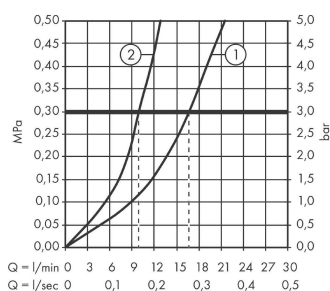

Focus M41

Single lever kitchen mixer 200, device shut-off valve, 1jet, DZR

Finish: **Chrome** Article Number: **31842000**

Description

product features

- ComfortZone 200
- swivel range 120°
- with integrated shut-off valve
- connection dimension: DN15
- maximum flow rate at 3 bar: 12 l/min
- ceramic cartridge
- connection type: G 3/4 connections
- temperature limitation adjustable
- suitable for continuous flow water heaters

Technology

Certificates / Sustainability

Product image

Scale drawing

Flowchart

- ① Rate of flow stop valve
- ② Rate of flow mixer

Focus M41

Single lever kitchen mixer 200, device shut-off valve, 1jet, DZR