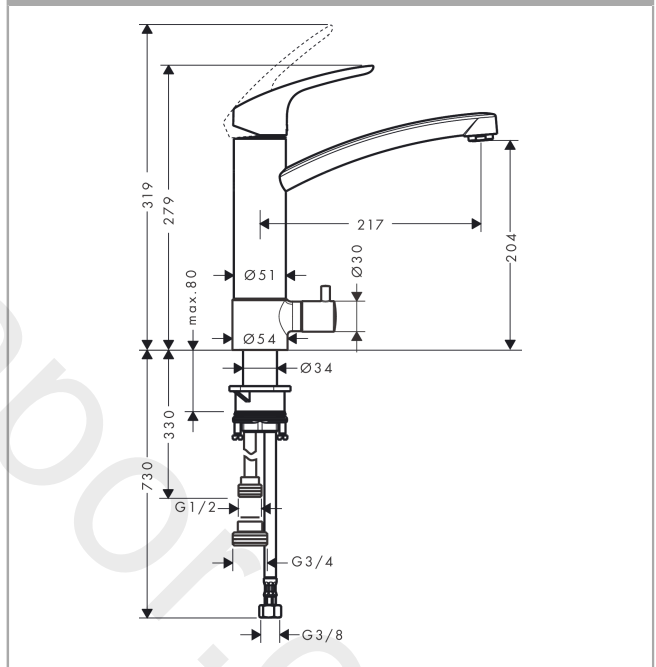

Focus M41

Single lever kitchen mixer 200, device shut-off valve, 1jet, DZR

Finish: **Chrome** Article Number: **31842000**

Description

product features

- ComfortZone 200
- swivel range 120°
- with integrated shut-off valve
- connection dimension: DN15
- maximum flow rate at 3 bar: 12 l/min
- ceramic cartridge
- connection type: G 3/4 connections
- temperature limitation adjustable
- suitable for continuous flow water heaters

Technology

Certificates / Sustainability

Product image

Scale drawing

Flowchart

- ① Rate of flow stop valve
- ② Rate of flow mixer

Focus M41

Single lever kitchen mixer 200, device shut-off valve, 1jet, DZR

Finish: **Chrome** Article Number: **31842000**

Exploded Drawing

Year of production: >03/20

Focus M41**Single lever kitchen mixer 200, device shut-off valve, 1jet, DZR**Finish: **Chrome** Article Number: **31842000****Spare part list**

Year of production: >03/20

Pos.	Description	Article Number	Price	PU
1	handle	95543000	£ 35,00	1
2	screw cover	96338000	£ 3,30	1
3	flange	97995000	£ 20,50	1
4	nut	97996000	£ 35,00	1
5	O-ring 41x2	98212000	£ 3,30	1
6	cartridge, assy	92730000	£ 35,00	1
7	locking screw for handle	95140000	£ 6,10	1
8	seal	95008000	£ 9,00	1
9	spout cpl.	98349000	£ 110,00	1
10	aerator M24x1 (30 l/min)	96512000	£ 16,10	1
11	adapter for cartridge	98750000	£ 13,30	1
12	O-Ring 30x2	98186000	£ 3,30	1
13	O-ring 7x1,5	98422000	£ 3,30	1
14	sealing set	98702000	£ 9,00	1
15	locating ring	92211000	£ 9,00	1
16	handle	95629000	£ 43,00	1
17	handle fixing set	98932000	£ 16,10	1
18	shut off unit right closing	98817000	£ 35,00	1
19	O-Ring 36x2,5	98190000	£ 3,30	1
20	support	97523000	£ 6,10	1
21	fixing set (Ø 34)	95049000	£ 16,10	1
22	lever collar	97548000	£ 3,30	1
23	reduction coupling	92844000	£ 16,10	1
24	connection hose 900 mm M8x0,75 G3/8	98758000	£ 35,00	1
25	sealing set	95581000	£ 6,10	1