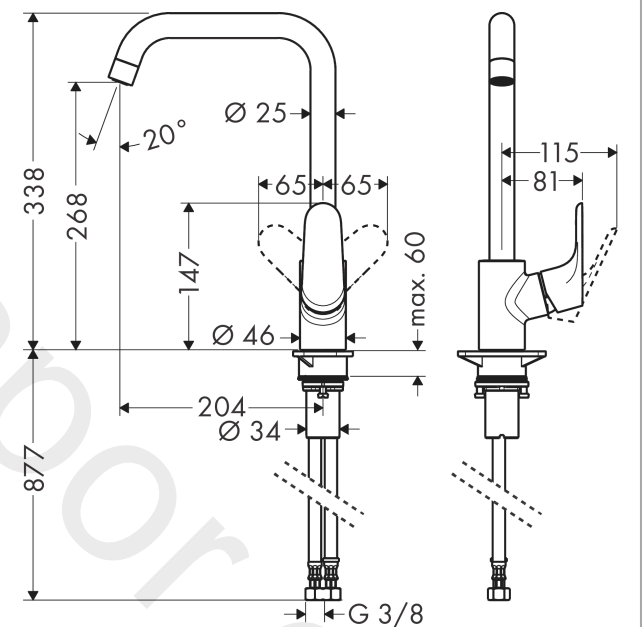

#### product features

- ComfortZone 260
- swivel range adjustable in 3 steps 110°, 150° or 360°
- normal spray
- connection dimension: DN15
- maximum flow rate at 3 bar: 12 l/min
- ceramic cartridge
- connection type: G 3/8 connections
- temperature limitation adjustable
- suitable for continuous flow water heaters

### Scale drawing

### Flowchart

**Focus M41**

**Single lever kitchen mixer 260, 1jet, DZR**

Finish: **Matt Black** Article Number: **31834670**

**Exploded Drawing**

Year of production: >10/20

**Focus M41****Single lever kitchen mixer 260, 1jet, DZR**Finish: **Matt Black** Article Number: **31834670****Spare part list**

Year of production: &gt;10/20

Pos.	Description	Article Number	Price	PU
1	spout cpl.	95822670	£ 260,00	1
2	sealing set	92646000	£ 20,50	1
3	set of locating rings (110° / 150°)	98486000	£ 16,10	1
4	O-Ring 14x2,5	98189000	£ 3,30	1
5	screw	97662000	£ 9,00	1
6	axialring	97558000	£ 3,30	1
7	aerator M22x1 (15 l/min)	95824670	£ 33,00	1
8	handle	98532670	£ 51,00	1
9	screw cover	96338000	£ 3,30	1
10	flange	95498670	£ 13,50	1
11	nut	97209000	£ 16,10	1
12	O-Ring 32x2	98193000	£ 3,30	1
13	cartridge, assy	92730000	£ 35,00	1
14	locking screw for handle	95140000	£ 6,10	1
15	seal	95008000	£ 9,00	1
16	support	97523000	£ 6,10	1
17	flat seal	98749000	£ 6,10	1
18	fixing set (Ø 34)	95049000	£ 16,10	1
19	lever collar	97548000	£ 3,30	1
20	connection hose 900 mm M8x0,75 G3/8	98758000	£ 35,00	1
21	O-ring 7x1,5	98422000	£ 3,30	1
a	Grease	90920000	£ 16,10	1