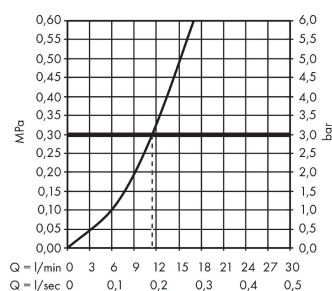

Focus M41

Single lever kitchen mixer 260, 1jet, DZR

Finish: **Matt Black** Article Number: **31834670**

Description

product features

- ComfortZone 260
- swivel range adjustable in 3 steps 110°, 150° or 360°
- normal spray
- connection dimension: DN15
- maximum flow rate at 3 bar: 12 l/min
- ceramic cartridge
- connection type: G 3/8 connections
- temperature limitation adjustable
- suitable for continuous flow water heaters

Technology

Product image

Scale drawing

Flowchart