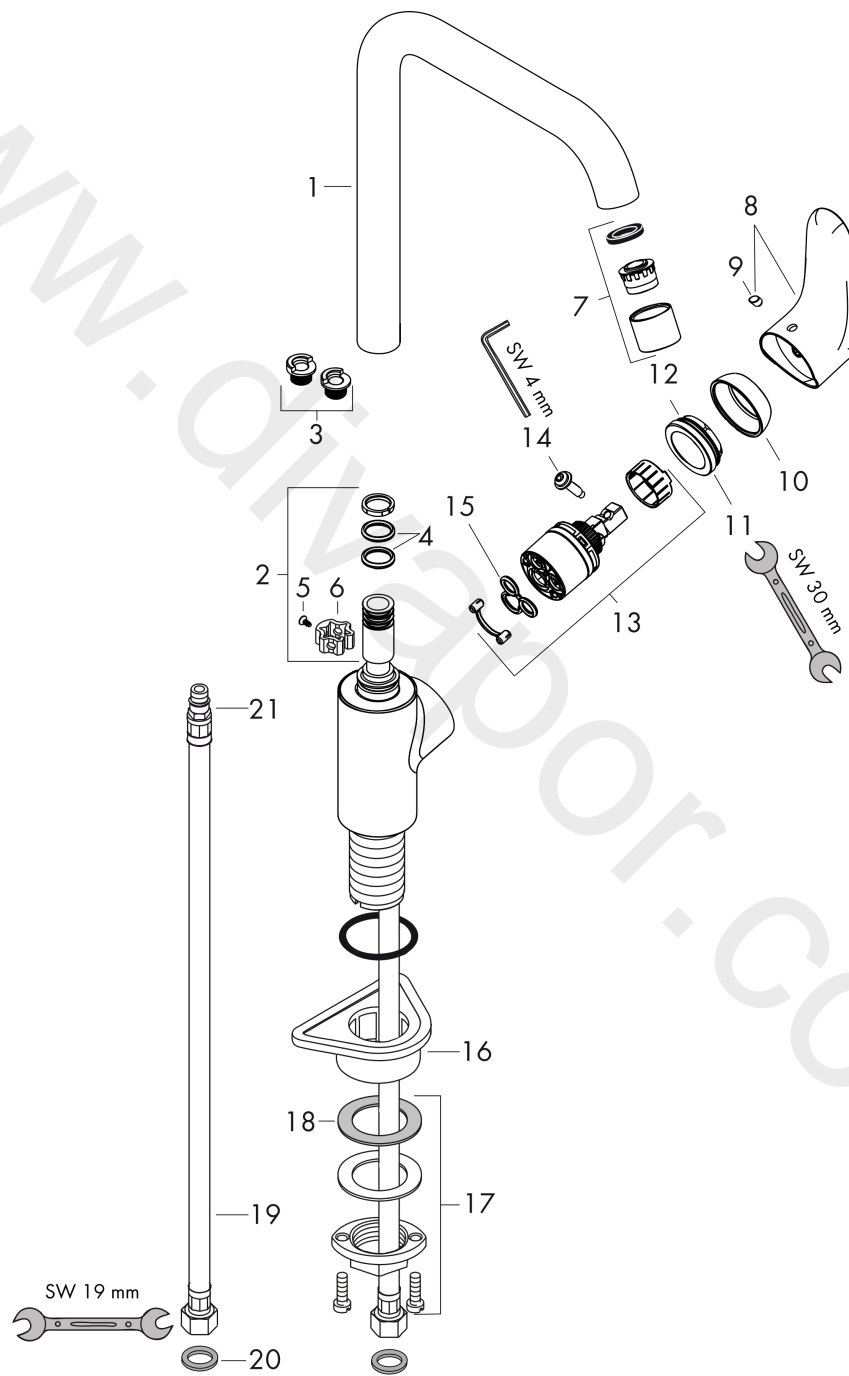

#### product features

- ComfortZone 260
- swivel range adjustable in 3 steps 110°, 150° or 360°
- normal spray
- connection dimension: DN15
- maximum flow rate at 3 bar: 12 l/min
- ceramic cartridge
- connection type: G 3/8 connections
- temperature limitation adjustable
- suitable for continuous flow water heaters

### Scale drawing

### Flowchart

**Focus M41**

**Single lever kitchen mixer 260, 1jet, DZR**

Finish: **Matt Black** Article Number: **31834670**

**Exploded Drawing**

Year of production: >10/20

**Focus M41****Single lever kitchen mixer 260, 1jet, DZR**Finish: **Matt Black** Article Number: **31834670****Spare part list**

Year of production: &gt;10/20

Pos.	Description	Article Number	Price	PU
1	spout cpl.	95822670	£ 260,00	1
2	sealing set	92646000	£ 20,50	1
3	set of locating rings (110° / 150°)	98486000	£ 16,10	1
4	O-Ring 14x2,5	98189000	£ 3,30	1
5	screw	97662000	£ 9,00	1
6	axialring	97558000	£ 3,30	1
7	aerator M22x1 (15 l/min)	95824670	£ 33,00	1
8	handle	98532670	£ 51,00	1
9	screw cover	96338000	£ 3,30	1
10	flange	95498670	£ 13,50	1
11	nut	97209000	£ 16,10	1
12	O-Ring 32x2	98193000	£ 3,30	1
13	cartridge, assy	92730000	£ 35,00	1
14	locking screw for handle	95140000	£ 6,10	1
15	seal	95008000	£ 9,00	1
16	support	97523000	£ 6,10	1
17	flat seal	98749000	£ 6,10	1
18	fixing set (Ø 34)	95049000	£ 16,10	1
19	lever collar	97548000	£ 3,30	1
20	connection hose 900 mm M8x0,75 G3/8	98758000	£ 35,00	1
21	O-ring 7x1,5	98422000	£ 3,30	1
a	Grease	90920000	£ 16,10	1