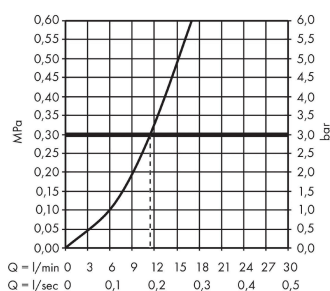

Focus M41

Single lever kitchen mixer 260, 1jet, DZR

Finish: **Chrome** Article Number: **31834000**

Description

product features

- ComfortZone 260
- swivel range adjustable in 3 steps 110°, 150° or 360°
- normal spray
- connection dimension: DN15
- maximum flow rate at 3 bar: 12 l/min
- ceramic cartridge
- connection type: G 3/8 connections
- temperature limitation adjustable
- suitable for continuous flow water heaters

Technology

Certificates / Sustainability

Product image

Scale drawing

Flowchart

Focus M41
Single lever kitchen mixer 260, 1jet, DZR
 Finish: **Chrome** Article Number: **31834000**

Exploded Drawing

Year of production: >03/20