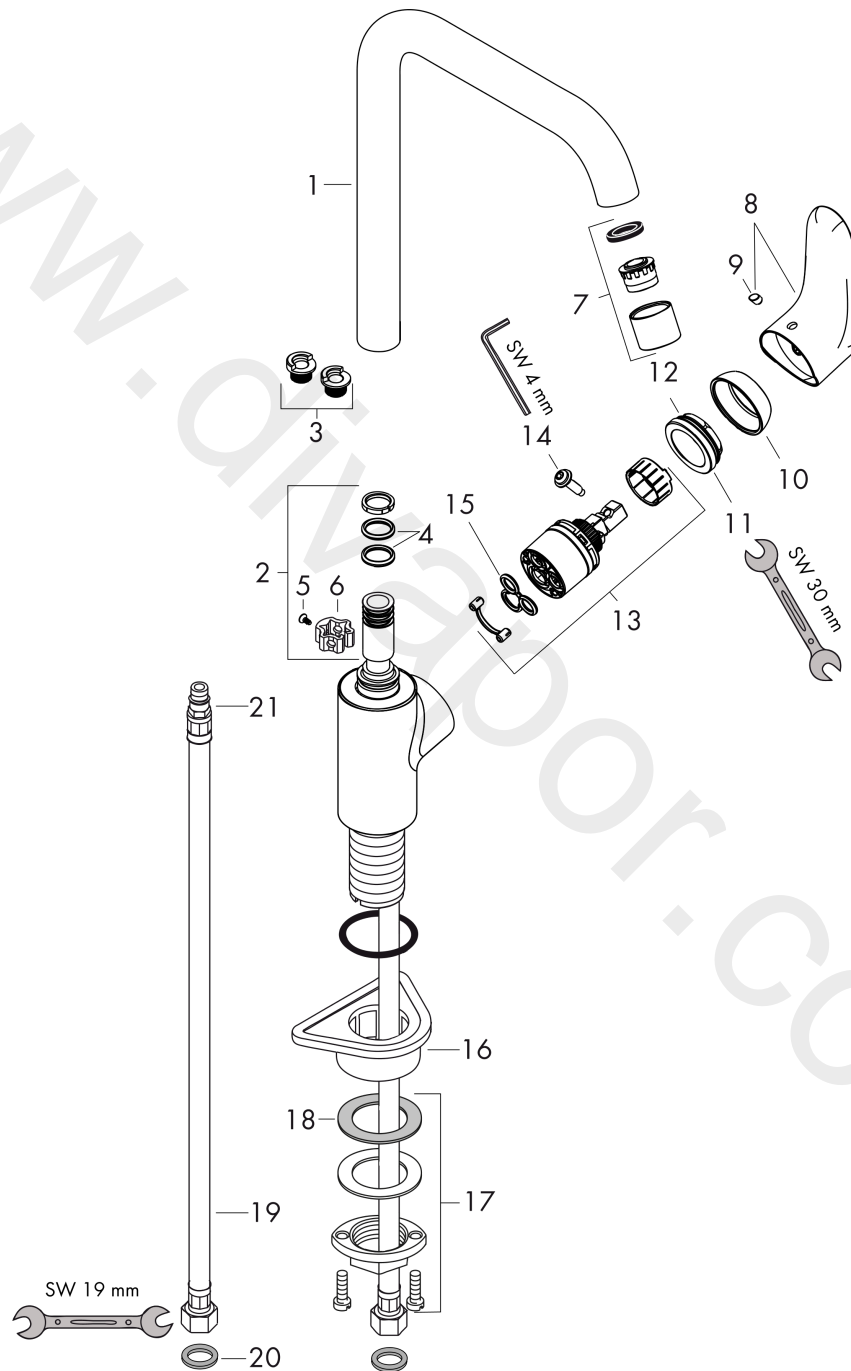

Focus M41

Single lever kitchen mixer 260, 1jet, DZR

Finish: **Chrome** Article Number: **31834000**

Description

product features

- ComfortZone 260
- swivel range adjustable in 3 steps 110°, 150° or 360°
- normal spray
- connection dimension: DN15
- maximum flow rate at 3 bar: 12 l/min
- ceramic cartridge
- connection type: G 3/8 connections
- temperature limitation adjustable
- suitable for continuous flow water heaters

Technology

Certificates / Sustainability

Product image

Scale drawing

Flowchart

Focus M41
Single lever kitchen mixer 260, 1jet, DZR
 Finish: **Chrome** Article Number: **31834000**

Exploded Drawing

Year of production: >03/20

Focus M41**Single lever kitchen mixer 260, 1jet, DZR**Finish: **Chrome** Article Number: **31834000****Spare part list**

Year of production: >03/20

Pos.	Description	Article Number	Price	PU
1	spout cpl.	95822000	£ 173,00	1
2	sealing set	92646000	£ 20,50	1
3	set of locating rings (110° / 150°)	98486000	£ 16,10	1
4	O-Ring 14x2,5	98189000	£ 3,30	1
5	screw	97662000	£ 9,00	1
6	axialring	97558000	£ 3,30	1
7	aerator M22x1 (15 l/min)	95824000	£ 20,50	1
8	handle	98532000	£ 35,00	1
9	screw cover	96338000	£ 3,30	1
10	flange	95498000	£ 9,00	1
11	nut	97209000	£ 16,10	1
12	O-Ring 32x2	98193000	£ 3,30	1
13	cartridge, assy	92730000	£ 35,00	1
14	locking screw for handle	95140000	£ 6,10	1
15	seal	95008000	£ 9,00	1
16	support	97523000	£ 6,10	1
17	fixing set (Ø 34)	95049000	£ 16,10	1
18	lever collar	97548000	£ 3,30	1
19	connection hose 900 mm M8x0,75 G3/8	98758000	£ 35,00	1
20	sealing set	95581000	£ 6,10	1
21	O-ring 7x1,5	98422000	£ 3,30	1
a	Grease	90920000	£ 16,10	1