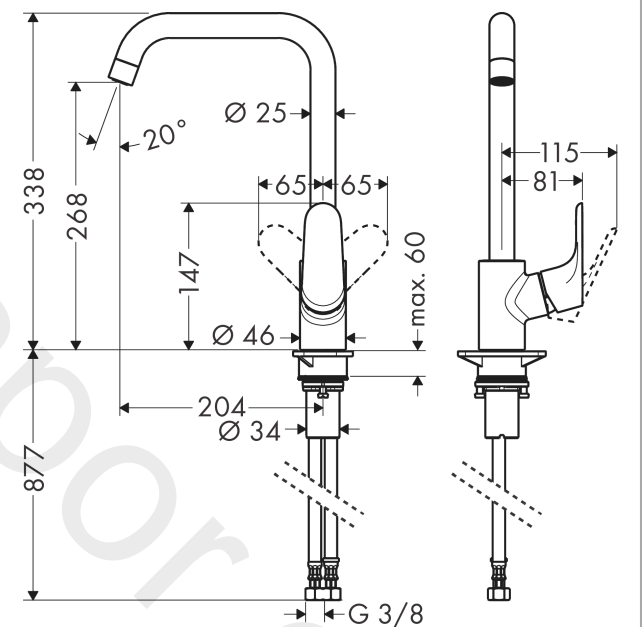

Focus M41

Single lever kitchen mixer 260, 1jet, DZR

Finish: **Chrome** Article Number: **31834000**

Description

product features

- ComfortZone 260
- swivel range adjustable in 3 steps 110°, 150° or 360°
- normal spray
- connection dimension: DN15
- maximum flow rate at 3 bar: 12 l/min
- ceramic cartridge
- connection type: G 3/8 connections
- temperature limitation adjustable
- suitable for continuous flow water heaters

Technology

Certificates / Sustainability

Product image

Scale drawing

Flowchart

Focus M41
Single lever kitchen mixer 260, 1jet, DZR
 Finish: **Chrome** Article Number: **31834000**

Exploded Drawing

Year of production: >03/20

Focus M41**Single lever kitchen mixer 260, 1jet, DZR**Finish: **Chrome** Article Number: **31834000****Spare part list**

Year of production: >03/20

Pos.	Description	Article Number	Price	PU
1	spout cpl.	95822000	£ 173,00	1
2	sealing set	92646000	£ 20,50	1
3	set of locating rings (110° / 150°)	98486000	£ 16,10	1
4	O-Ring 14x2,5	98189000	£ 3,30	1
5	screw	97662000	£ 9,00	1
6	axialring	97558000	£ 3,30	1
7	aerator M22x1 (15 l/min)	95824000	£ 20,50	1
8	handle	98532000	£ 35,00	1
9	screw cover	96338000	£ 3,30	1
10	flange	95498000	£ 9,00	1
11	nut	97209000	£ 16,10	1
12	O-Ring 32x2	98193000	£ 3,30	1
13	cartridge, assy	92730000	£ 35,00	1
14	locking screw for handle	95140000	£ 6,10	1
15	seal	95008000	£ 9,00	1
16	support	97523000	£ 6,10	1
17	fixing set (Ø 34)	95049000	£ 16,10	1
18	lever collar	97548000	£ 3,30	1
19	connection hose 900 mm M8x0,75 G3/8	98758000	£ 35,00	1
20	sealing set	95581000	£ 6,10	1
21	O-ring 7x1,5	98422000	£ 3,30	1
a	Grease	90920000	£ 16,10	1