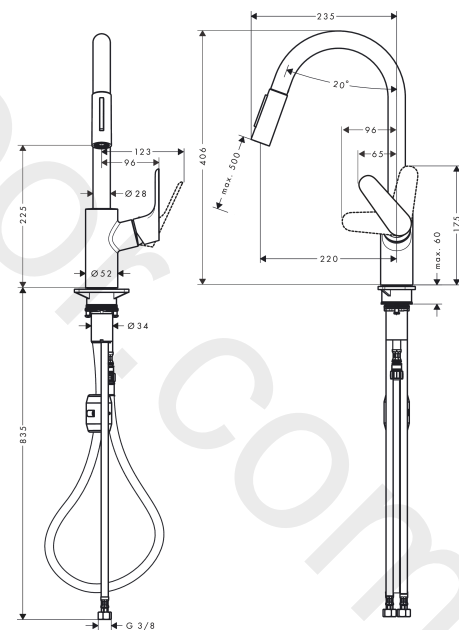

Scale drawing