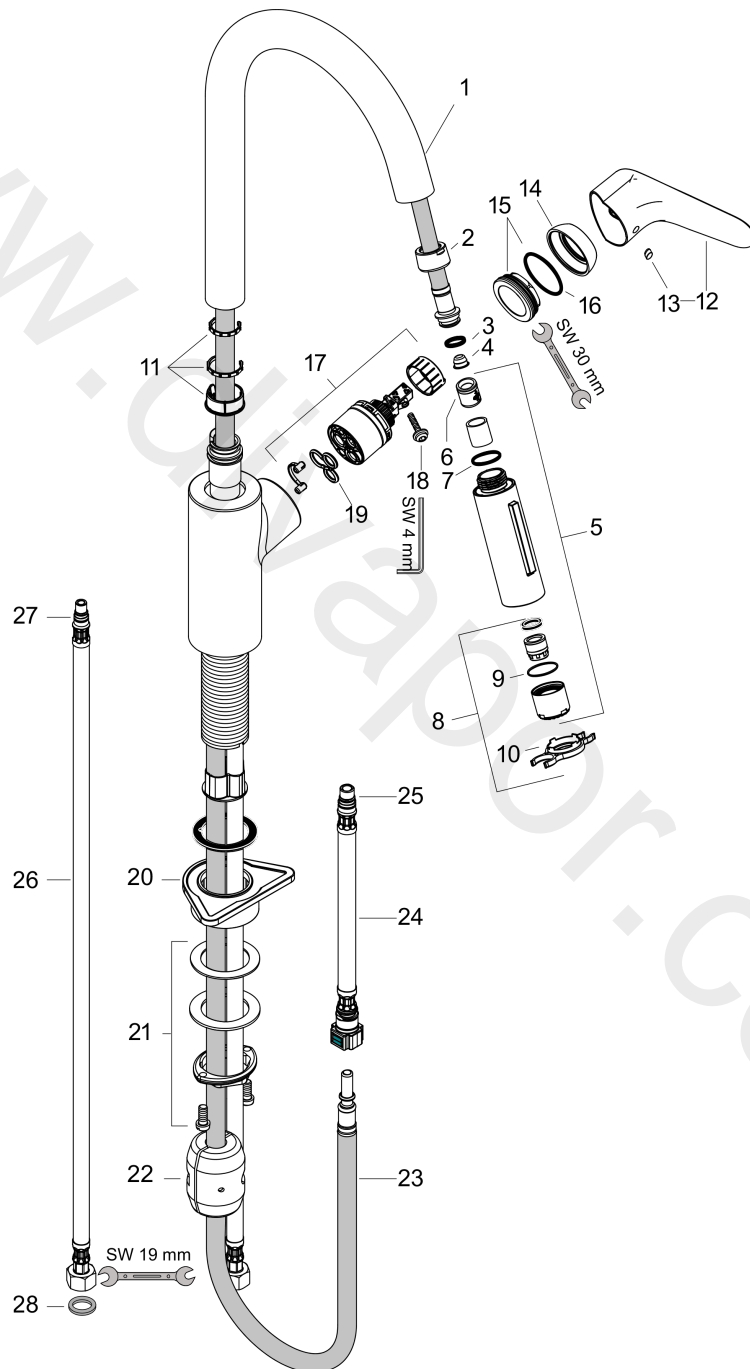

Focus M41
Single lever kitchen mixer 240, EcoSmart, pull-out spray, 2jet
Finish: **Chrome** Article Number: **31833000**

Exploded Drawing

Year of production: >10/19

Focus M41

Single lever kitchen mixer 240, EcoSmart, pull-out spray, 2jet

Finish: **Chrome** Article Number: **31833000**

Spare part list

Year of production: >10/19

Pos.	Description	Article Number	Price	PU
1	spout cpl.	95562000	£ 137,00	1
2	nut	92755000	£ 20,50	1
3	O-ring 11x2	98127000	£ 3,30	1
4	filter	97735000	£ 3,30	1
5	handspray	98459009	-	1
6	flow limiter / non return valve	95376000	£ 25,00	1
7	O-ring 18x1,5	98231000	£ 3,30	1
8	aerator laminar M22x1 (15 l/min)	95909000	£ 51,00	1
9	O-ring 20x1	98140000	£ 3,30	1
10	service tool	95910000	£ 9,00	1
11	set of lever collars	98365000	£ 9,00	1
12	handle	98460000	£ 64,00	1
13	screw cover	96338000	£ 3,30	1
14	flange	95498000	£ 9,00	1
15	nut	97209000	£ 16,10	1
16	O-Ring 32x2	98193000	£ 3,30	1
17	cartridge, assy	95646001	£ 96,00	1
18	locking screw for handle	95140000	£ 6,10	1
19	seal	95008000	£ 9,00	1
20	support	97523000	£ 6,10	1
21	fixing set (Ø 34)	95049000	£ 16,10	1
22	weight	98551000	£ 20,50	1
23	hose 1,50 m	95507000	£ 79,00	1
24	connection hose 600 mm M10x1	95561000	£ 25,00	1
25	O-ring 8x1,75	97827000	£ 3,30	1
26	connection hose 900 mm M8x0,75 G3/8	96316000	£ 43,00	1
27	O-ring 7x1,5	98422000	£ 3,30	1
28	sealing set	95581000	£ 6,10	1