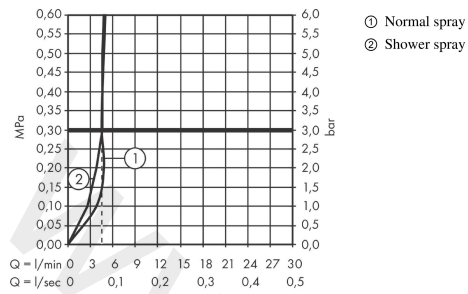

Focus M41

Single lever kitchen mixer 240, EcoSmart, pull-out spray, 2jet

Finish: **Chrome** Article Number: **31833000**

Description

product features

- ComfortZone 240
- swivel range adjustable in 2 steps to 110° or 150°
- laminar spray, shower spray
- lockable shower spray, spray returns through pressing spray diverter
- MagFit magnetic shower support
- quick connect hose
- connection dimension: DN15
- maximum flow rate at 3 bar: 5,8 l/min
- ceramic cartridge
- connection type: G 3/8 connections
- temperature limitation adjustable
- integrated non-return valve
- suitable for continuous flow water heaters
- extension length up to 50 cm
- EU taxonomy: max. 6 l/min - Substantial Contribution (SC) possible

Article Details

Price excl. VAT

366,67 £

Technology

Product image

Scale drawing

Focus M41
Single lever kitchen mixer 240, EcoSmart, pull-out spray, 2jet
 Finish: **Chrome** Article Number: **31833000**

Flowchart