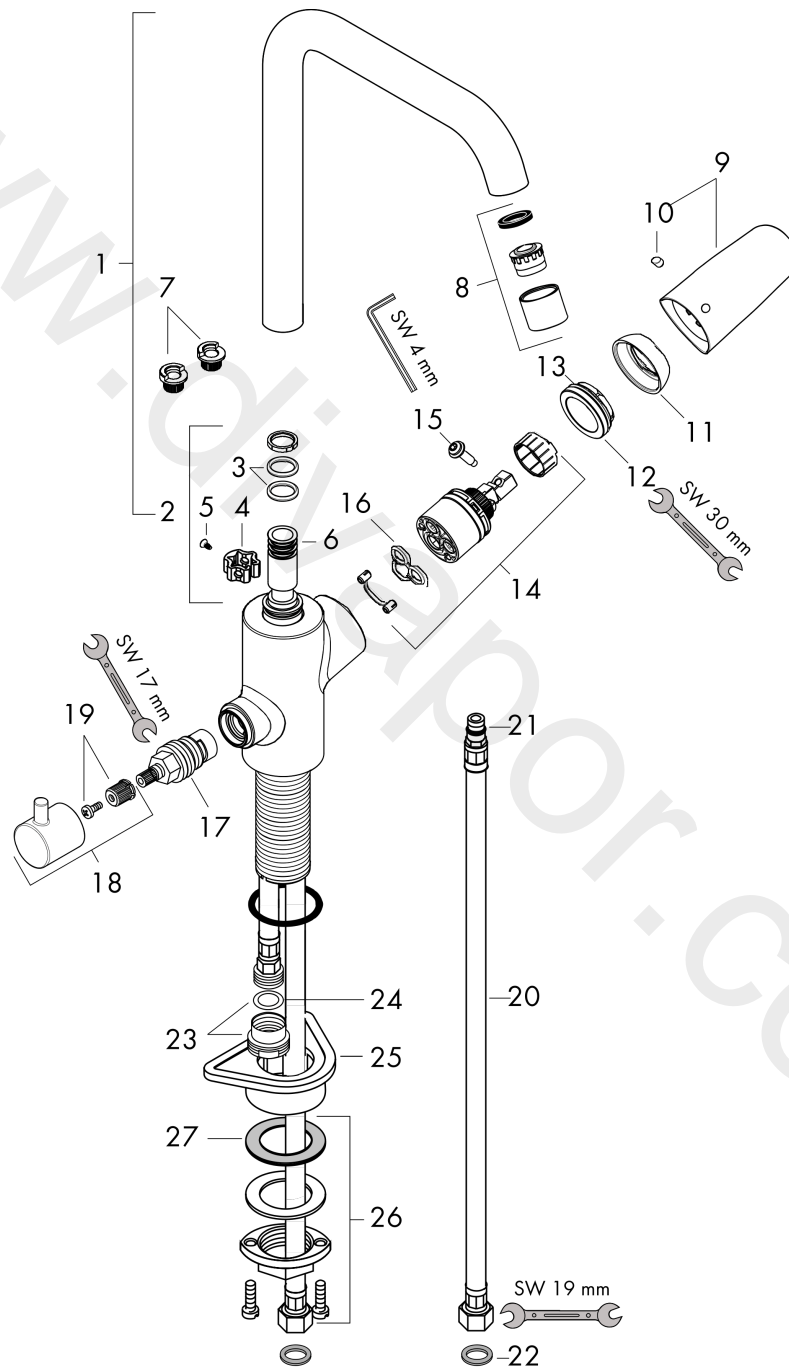

**Focus M41**

**Single lever kitchen mixer 260, device shut -off valve, 1jet, DZR**

Finish: **Chrome** Article Number: **31831000**

**Exploded Drawing**

Year of production: >03/20

## Focus M41

Single lever kitchen mixer 260, device shut -off valve, 1jet, DZR

Finish: **Chrome** Article Number: **31831000**

### Spare part list

Year of production: >03/20

Pos.	Description	Article Number	Price	PU
1	spout cpl.	95822000	£ 173,00	1
2	sealing set	92646000	£ 20,50	1
3	O-Ring 14x2,5	98189000	£ 3,30	1
4	axialring	97558000	£ 3,30	1
5	screw	97662000	£ 9,00	1
6	O-ring 16x2	98133000	£ 3,30	1
7	set of locating rings (110° / 150°)	98486000	£ 16,10	1
8	aerator M22x1 (15 l/min)	95824000	£ 20,50	1
9	handle	98356000	£ 51,00	1
10	screw cover	96338000	£ 3,30	1
11	flange	95498000	£ 9,00	1
12	nut	97209000	£ 16,10	1
13	O-Ring 32x2	98193000	£ 3,30	1
14	cartridge, assy	92730000	£ 35,00	1
15	locking screw for handle	95140000	£ 6,10	1
16	seal	95008000	£ 9,00	1
17	shut off unit right closing	98817000	£ 35,00	1
18	handle	95629000	£ 43,00	1
19	handle fixing set	98932000	£ 16,10	1
20	connection hose 900 mm M8x0,75 G3/8	96316000	£ 43,00	1
21	O-ring 7x1,5	98422000	£ 3,30	1
22	sealing set	95581000	£ 6,10	1
23	reduction coupling	92844000	£ 16,10	1
24	flat seal	97674000	£ 3,30	1
25	support	97523000	£ 6,10	1
26	fixing set (Ø 34)	95049000	£ 16,10	1
27	lever collar	97548000	£ 3,30	1
a	Grease	90920000	£ 16,10	1