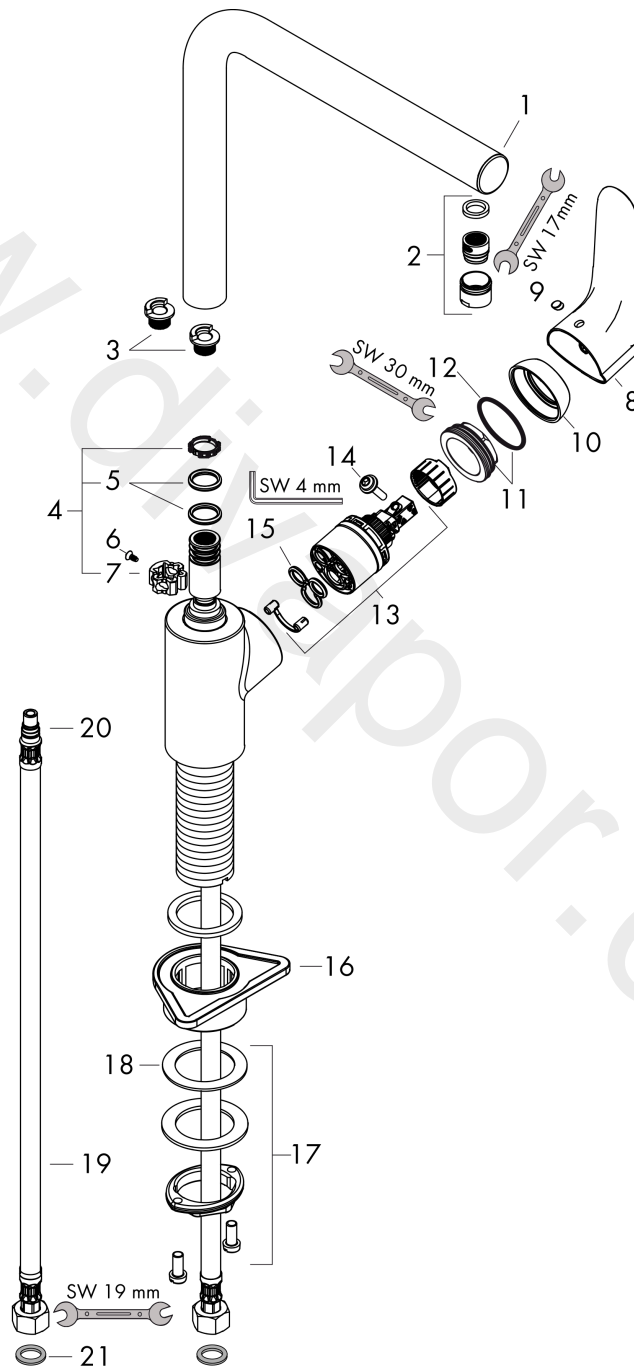

Focus M41

Single lever kitchen mixer 280, EcoSmart, 1jet

Finish: **Chrome** Article Number: **31827000**

Description

product features

- ComfortZone 280
- I-spout
- swivel range adjustable in 3 steps 110°, 150° or 360°
- normal spray
- connection dimension: DN15
- maximum flow rate at 3 bar: 4,7 l/min
- ceramic cartridge
- connection type: G 3/8 connections
- temperature limitation adjustable
- suitable for continuous flow water heaters
- EU taxonomy: max. 6 l/min - Substantial Contribution (SC) possible

Article Details

Price excl. VAT

287,50 £

Technology

Product image

Scale drawing

Flowchart

Focus M41
Single lever kitchen mixer 280, EcoSmart, 1jet
 Finish: **Chrome** Article Number: **31827000**

Exploded Drawing

Year of production: >06/19

Focus M41**Single lever kitchen mixer 280, EcoSmart, 1jet**Finish: **Chrome** Article Number: **31827000****Spare part list**

Year of production: >06/19

Pos.	Description	Article Number	Price	PU
1	spout cpl.	98489000	£ 110,00	1
2	aerator M18x1 (5 l/min)	95384000	£ 43,00	1
3	set of locating rings (110° / 150°)	98486000	£ 16,10	1
4	sealing set	92646000	£ 20,50	1
5	O-Ring 14x2,5	98189000	£ 3,30	1
6	screw	97662000	£ 9,00	1
7	axialring	97558000	£ 3,30	1
8	handle	98460000	£ 64,00	1
9	screw cover	96338000	£ 3,30	1
10	flange	95498000	£ 9,00	1
11	nut	97209000	£ 16,10	1
12	O-Ring 32x2	98193000	£ 3,30	1
13	cartridge, assy	95646001	£ 96,00	1
14	locking screw for handle	95140000	£ 6,10	1
15	seal	95008000	£ 9,00	1
16	support	97523000	£ 6,10	1
17	fixing set (Ø 34)	95049000	£ 16,10	1
18	lever collar	97548000	£ 3,30	1
19	connection hose 900 mm M8x0,75 G3/8	98758000	£ 35,00	1
20	O-ring 7x1,5	98422000	£ 3,30	1
21	seal	98058000	£ 3,30	1
a	Grease	90920000	£ 16,10	1