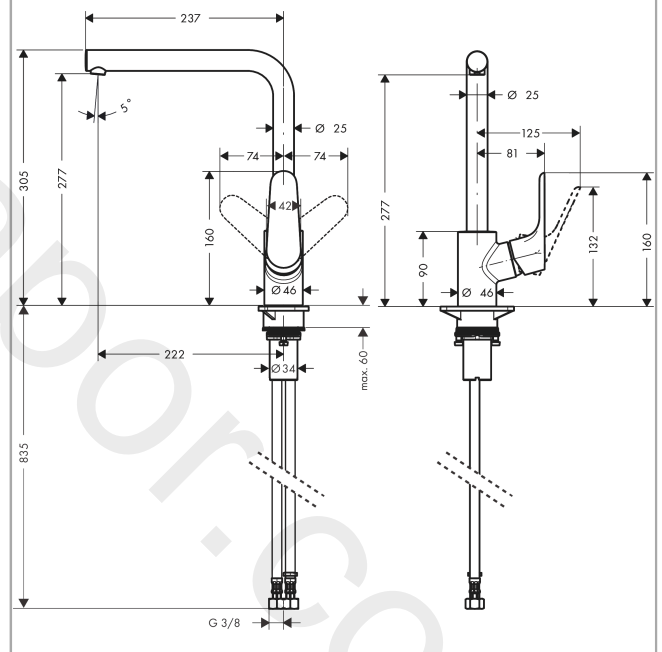

Focus M41

Single lever kitchen mixer 280, EcoSmart, 1jet

Finish: **Chrome** Article Number: **31827000**

Description

product features

- ComfortZone 280
- I-spout
- swivel range adjustable in 3 steps 110°, 150° or 360°
- normal spray
- connection dimension: DN15
- maximum flow rate at 3 bar: 4,7 l/min
- ceramic cartridge
- connection type: G 3/8 connections
- temperature limitation adjustable
- suitable for continuous flow water heaters
- EU taxonomy: max. 6 l/min - Substantial Contribution (SC) possible

Article Details

Price excl. VAT

287,50 £

Technology

Product image

Scale drawing

Flowchart

Focus M41
Single lever kitchen mixer 280, EcoSmart, 1jet
 Finish: **Chrome** Article Number: **31827000**

Exploded Drawing

Year of production: >06/19

Focus M41**Single lever kitchen mixer 280, EcoSmart, 1jet**Finish: **Chrome** Article Number: **31827000****Spare part list**

Year of production: >06/19

Pos.	Description	Article Number	Price	PU
1	spout cpl.	98489000	£ 110,00	1
2	aerator M18x1 (5 l/min)	95384000	£ 43,00	1
3	set of locating rings (110° / 150°)	98486000	£ 16,10	1
4	sealing set	92646000	£ 20,50	1
5	O-Ring 14x2,5	98189000	£ 3,30	1
6	screw	97662000	£ 9,00	1
7	axialring	97558000	£ 3,30	1
8	handle	98460000	£ 64,00	1
9	screw cover	96338000	£ 3,30	1
10	flange	95498000	£ 9,00	1
11	nut	97209000	£ 16,10	1
12	O-Ring 32x2	98193000	£ 3,30	1
13	cartridge, assy	95646001	£ 96,00	1
14	locking screw for handle	95140000	£ 6,10	1
15	seal	95008000	£ 9,00	1
16	support	97523000	£ 6,10	1
17	fixing set (Ø 34)	95049000	£ 16,10	1
18	lever collar	97548000	£ 3,30	1
19	connection hose 900 mm M8x0,75 G3/8	98758000	£ 35,00	1
20	O-ring 7x1,5	98422000	£ 3,30	1
21	seal	98058000	£ 3,30	1
a	Grease	90920000	£ 16,10	1