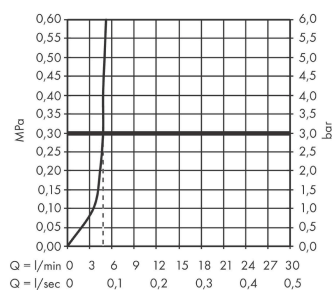

Focus M41

Single lever kitchen mixer 280, EcoSmart, 1jet

Finish: **Chrome** Article Number: **31827000**

Description

product features

- ComfortZone 280
- I-spout
- swivel range adjustable in 3 steps 110°, 150° or 360°
- normal spray
- connection dimension: DN15
- maximum flow rate at 3 bar: 4,7 l/min
- ceramic cartridge
- connection type: G 3/8 connections
- temperature limitation adjustable
- suitable for continuous flow water heaters
- EU taxonomy: max. 6 l/min - Substantial Contribution (SC) possible

Article Details

Price excl. VAT

287,50 £

Technology

Product image

Scale drawing

Flowchart

Focus M41
Single lever kitchen mixer 280, EcoSmart, 1jet
 Finish: **Chrome** Article Number: **31827000**

Exploded Drawing

Year of production: >06/19

Focus M41**Single lever kitchen mixer 280, EcoSmart, 1jet**Finish: **Chrome** Article Number: **31827000****Spare part list**

Year of production: >06/19

Pos.	Description	Article Number	Price	PU
1	spout cpl.	98489000	£ 110,00	1
2	aerator M18x1 (5 l/min)	95384000	£ 43,00	1
3	set of locating rings (110° / 150°)	98486000	£ 16,10	1
4	sealing set	92646000	£ 20,50	1
5	O-Ring 14x2,5	98189000	£ 3,30	1
6	screw	97662000	£ 9,00	1
7	axialring	97558000	£ 3,30	1
8	handle	98460000	£ 64,00	1
9	screw cover	96338000	£ 3,30	1
10	flange	95498000	£ 9,00	1
11	nut	97209000	£ 16,10	1
12	O-Ring 32x2	98193000	£ 3,30	1
13	cartridge, assy	95646001	£ 96,00	1
14	locking screw for handle	95140000	£ 6,10	1
15	seal	95008000	£ 9,00	1
16	support	97523000	£ 6,10	1
17	fixing set (Ø 34)	95049000	£ 16,10	1
18	lever collar	97548000	£ 3,30	1
19	connection hose 900 mm M8x0,75 G3/8	98758000	£ 35,00	1
20	O-ring 7x1,5	98422000	£ 3,30	1
21	seal	98058000	£ 3,30	1
a	Grease	90920000	£ 16,10	1