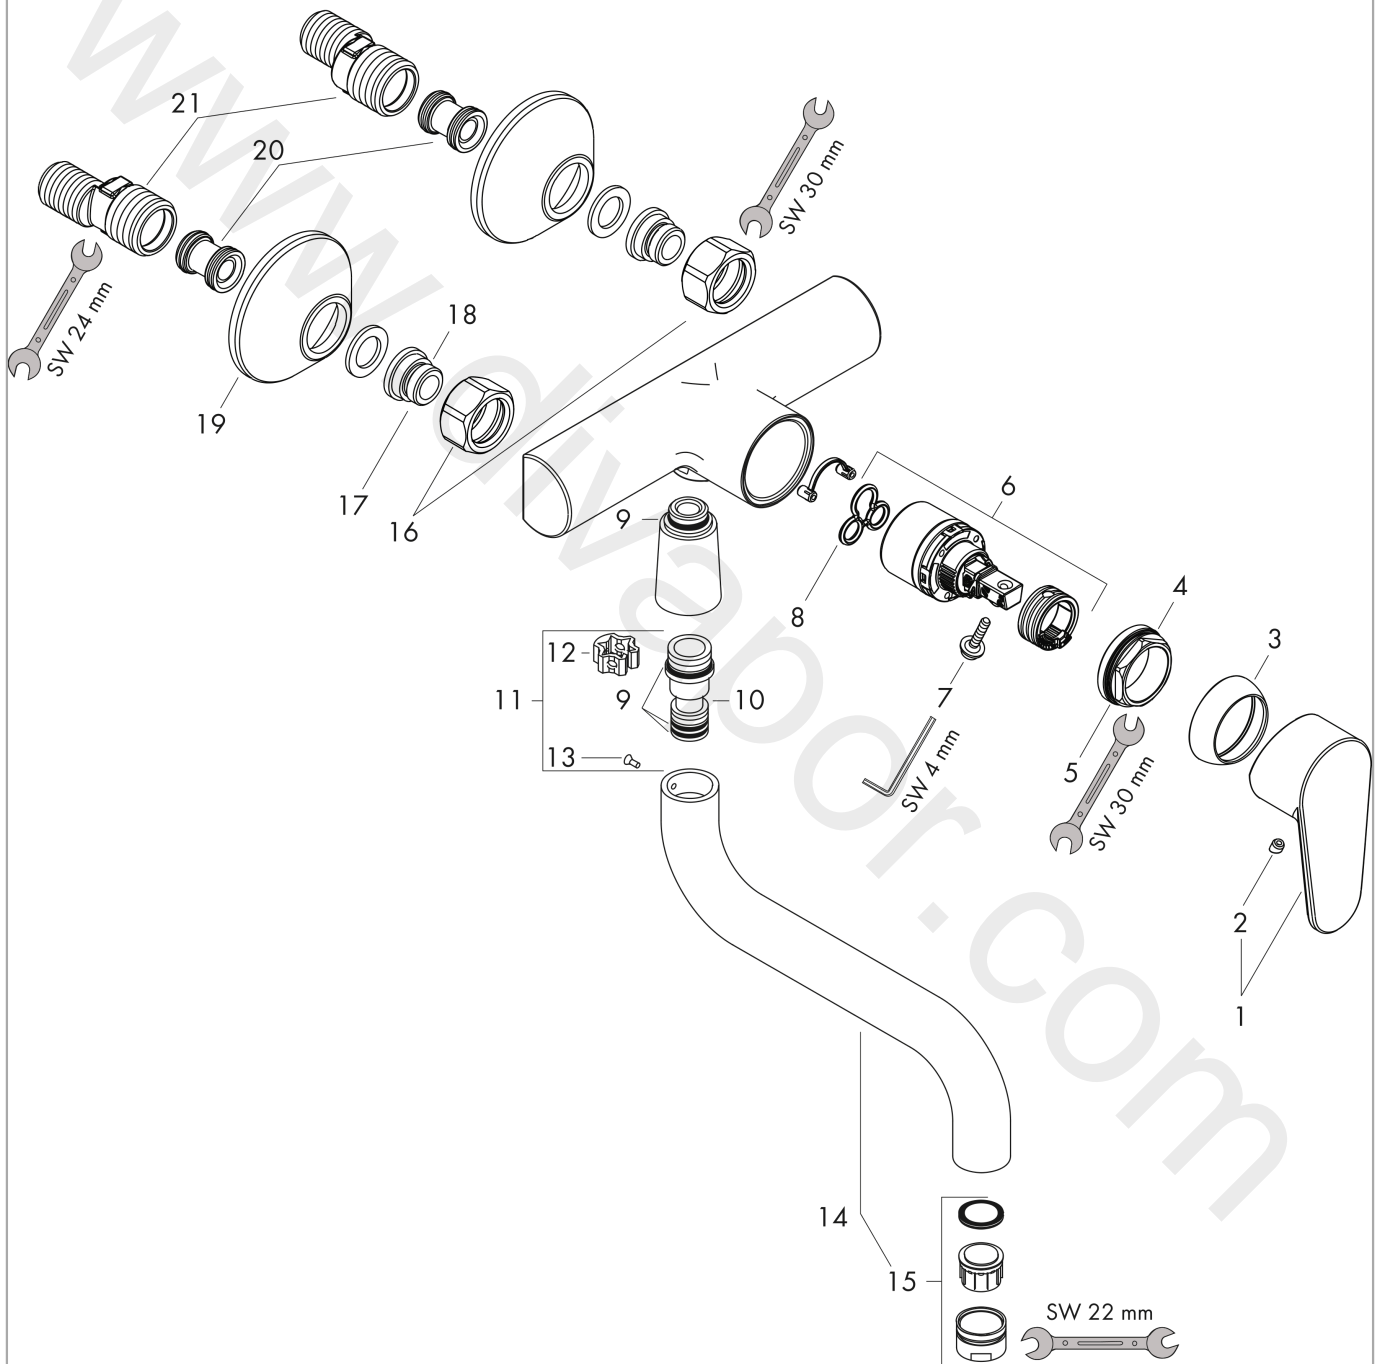

Focus M41

Single lever kitchen mixer, wall-mounted lowspout, 1jet

Finish: **Chrome** Article Number: **31825000**

Description

product features

- swivel range 180°
- normal spray
- centre distance 150 ± 12 mm
- connection dimension: DN15
- maximum flow rate at 3 bar: 12 l/min
- ceramic cartridge
- connection type: s-shaped connections
- temperature limitation adjustable
- suitable for continuous flow water heaters

Article Details

Price excl. VAT

250,00 £

Technology

Certificates / Sustainability

Product image

Scale drawing

Flowchart

Focus M41

Single lever kitchen mixer, wall-mounted lowspout, 1jet

Finish: **Chrome** Article Number: **31825000**

Exploded Drawing

Year of production: >11/12

Focus M41**Single lever kitchen mixer, wall-mounted lowspout, 1jet**Finish: **Chrome** Article Number: **31825000****Spare part list**

Year of production: >11/12

Pos.	Description	Article Number	Price	PU
1	handle	98532000	£ 35,00	1
2	screw cover	96338000	£ 3,30	1
3	flange	97406000	£ 20,50	1
4	nut	97209000	£ 16,10	1
5	O-Ring 32x2	98193000	£ 3,30	1
6	cartridge, assy	92730000	£ 35,00	1
7	locking screw for handle	95140000	£ 6,10	1
8	seal	95008000	£ 9,00	1
9	O-ring 14x2	98129000	£ 3,30	1
10	connecting thread	97959000	£ 64,00	1
11	sealing set	97166000	£ 35,00	1
12	axialring	97558000	£ 3,30	1
13	screw	97662000	£ 9,00	1
14	spout cpl.	92835000	£ 173,00	1
15	aerator M24x1 (15 l/min)	13913000	£ 14,00	1
16	set of nuts	96157000	£ 35,00	1
17	connecting thread	97220000	£ 16,10	1
18	O-ring 15x2	98163000	£ 3,30	1
19	escutcheon Ø 70 mm	94135000	£ 13,30	1
20	set of S-unions (±12 mm)	94140000	£ 51,00	1
21	noise reduction	96429000	£ 6,10	1
a	set of S-unions (±32 mm)	98592000	£ 43,00	1