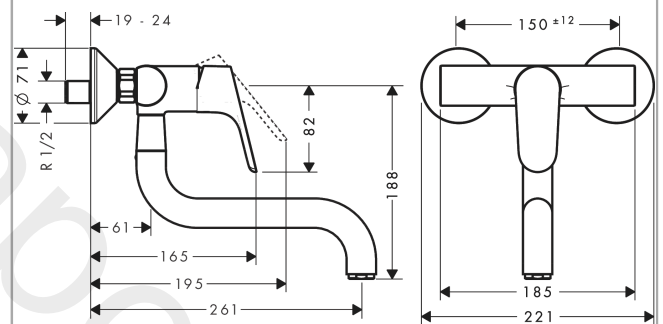

Focus M41

Single lever kitchen mixer, wall-mounted lowspout, 1jet

Finish: **Chrome** Article Number: **31825000**

Description

product features

- swivel range 180°
- normal spray
- centre distance 150 ± 12 mm
- connection dimension: DN15
- maximum flow rate at 3 bar: 12 l/min
- ceramic cartridge
- connection type: s-shaped connections
- temperature limitation adjustable
- suitable for continuous flow water heaters

Article Details

Price excl. VAT

250,00 £

Technology

Certificates / Sustainability

Product image

Scale drawing

Flowchart

Focus M41

Single lever kitchen mixer, wall-mounted lowspout, 1jet

Finish: **Chrome** Article Number: **31825000**

Exploded Drawing

Year of production: >11/12

Focus M41**Single lever kitchen mixer, wall-mounted lowspout, 1jet**Finish: **Chrome** Article Number: **31825000****Spare part list**

Year of production: >11/12

Pos.	Description	Article Number	Price	PU
1	handle	98532000	£ 35,00	1
2	screw cover	96338000	£ 3,30	1
3	flange	97406000	£ 20,50	1
4	nut	97209000	£ 16,10	1
5	O-Ring 32x2	98193000	£ 3,30	1
6	cartridge, assy	92730000	£ 35,00	1
7	locking screw for handle	95140000	£ 6,10	1
8	seal	95008000	£ 9,00	1
9	O-ring 14x2	98129000	£ 3,30	1
10	connecting thread	97959000	£ 64,00	1
11	sealing set	97166000	£ 35,00	1
12	axialring	97558000	£ 3,30	1
13	screw	97662000	£ 9,00	1
14	spout cpl.	92835000	£ 173,00	1
15	aerator M24x1 (15 l/min)	13913000	£ 14,00	1
16	set of nuts	96157000	£ 35,00	1
17	connecting thread	97220000	£ 16,10	1
18	O-ring 15x2	98163000	£ 3,30	1
19	escutcheon Ø 70 mm	94135000	£ 13,30	1
20	set of S-unions (±12 mm)	94140000	£ 51,00	1
21	noise reduction	96429000	£ 6,10	1
a	set of S-unions (±32 mm)	98592000	£ 43,00	1