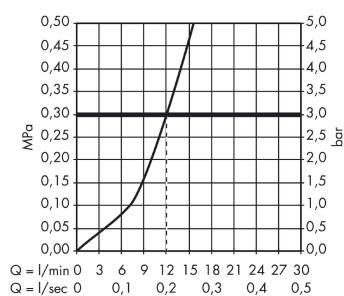

Focus M41

Single lever kitchen mixer, wall-mounted lowspout, 1jet

Finish: **Chrome** Article Number: **31825000**

Description

product features

- swivel range 180°
- normal spray
- centre distance 150 ± 12 mm
- connection dimension: DN15
- maximum flow rate at 3 bar: 12 l/min
- ceramic cartridge
- connection type: s-shaped connections
- temperature limitation adjustable
- suitable for continuous flow water heaters

Article Details

Price excl. VAT

250,00 £

Technology

Certificates / Sustainability

Product image

Scale drawing

Flowchart

Year of production: >11/12

Pos.	Description	Article Number	Price	PU
1	handle	98532000	£ 35,00	1
2	screw cover	96338000	£ 3,30	1
3	flange	97406000	£ 20,50	1
4	nut	97209000	£ 16,10	1
5	O-Ring 32x2	98193000	£ 3,30	1
6	cartridge, assy	92730000	£ 35,00	1
7	locking screw for handle	95140000	£ 6,10	1
8	seal	95008000	£ 9,00	1
9	O-ring 14x2	98129000	£ 3,30	1
10	connecting thread	97959000	£ 64,00	1
11	sealing set	97166000	£ 35,00	1
12	axialring	97558000	£ 3,30	1
13	screw	97662000	£ 9,00	1
14	spout cpl.	92835000	£ 173,00	1
15	aerator M24x1 (15 l/min)	13913000	£ 14,00	1
16	set of nuts	96157000	£ 35,00	1
17	connecting thread	97220000	£ 16,10	1
18	O-ring 15x2	98163000	£ 3,30	1
19	escutcheon Ø 70 mm	94135000	£ 13,30	1
20	set of S-unions (±12 mm)	94140000	£ 51,00	1
21	noise reduction	96429000	£ 6,10	1
a	set of S-unions (±32 mm)	98592000	£ 43,00	1