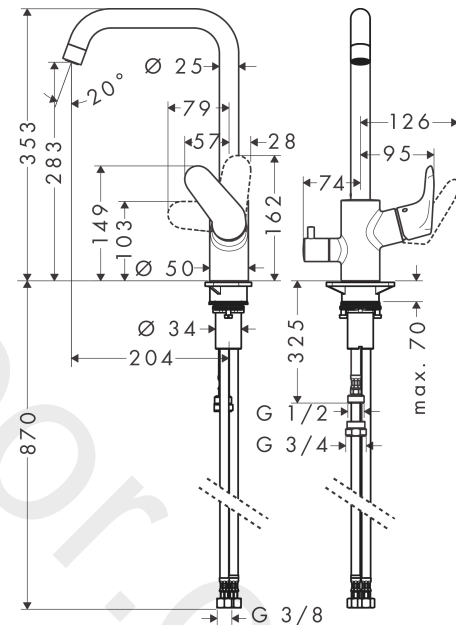

#### product features

- ComfortZone 260
- swivel range adjustable in 3 steps 110°, 150° or 360°
- normal spray
- with integrated shut-off valve
- connection dimension: DN15
- maximum flow rate at 3 bar: 12 l/min
- ceramic cartridge
- connection type: G 3/4 connections
- temperature limitation adjustable
- suitable for continuous flow water heaters

### Technology

### Scale drawing

### Flowchart

**Focus M41****Single lever kitchen mixer 260, device shut-off valve, 1jet**Finish: **Chrome** Article Number: **31823000****Spare part list**

Year of production: &gt;09/12

Pos.	Description	Article Number	Price	PU
1	spout cpl.	95822000	£ 173,00	1
2	sealing set	92646000	£ 20,50	1
3	O-Ring 14x2,5	98189000	£ 3,30	1
4	axialring	97558000	£ 3,30	1
5	screw	97662000	£ 9,00	1
6	O-ring 16x2	98133000	£ 3,30	1
7	set of locating rings (110° / 150°)	98486000	£ 16,10	1
8	aerator M22x1 (15 l/min)	95824000	£ 20,50	1
9	handle	98356000	£ 51,00	1
10	screw cover	96338000	£ 3,30	1
11	flange	95498000	£ 9,00	1
12	nut	97209000	£ 16,10	1
13	O-Ring 32x2	98193000	£ 3,30	1
14	cartridge, assy	92730000	£ 35,00	1
15	locking screw for handle	95140000	£ 6,10	1
16	seal	95008000	£ 9,00	1
17	shut off unit right closing	98817000	£ 35,00	1
18	handle	95629000	£ 43,00	1
19	handle fixing set	98932000	£ 16,10	1
20	connection hose 900 mm M8x0,75 G3/8	98758000	£ 35,00	1
21	O-ring 7x1,5	98422000	£ 3,30	1
22	sealing set	95581000	£ 6,10	1
23	reduction coupling	92844000	£ 16,10	1
24	flat seal	97674000	£ 3,30	1
25	support	97523000	£ 6,10	1
26	fixing set (Ø 34)	95049000	£ 16,10	1
27	lever collar	97548000	£ 3,30	1