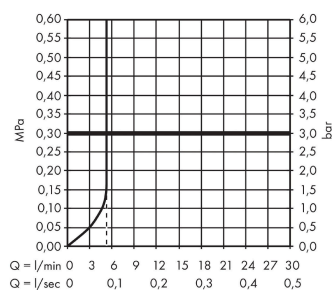

Focus M41

Single lever kitchen mixer 260, LowPressure/vented hot water cylinders, 1jet

Finish: **Chrome** Article Number: **31822000**

Description

product features

- for vented hot water cylinders (no pressure)
- ComfortZone 260
- swivel range adjustable in 3 steps 110°, 150° or 360°
- laminar spray
- connection dimension: DN15
- maximum flow rate at 3 bar: 5 l/min
- ceramic cartridge
- connection type: G 3/8 connections
- temperature limitation adjustable
- not suitable for continuous flow water heaters
- EU taxonomy: max. 6 l/min - Substantial Contribution (SC) possible

Article Details

Price excl. VAT

300,00 £

Technology

Certificates / Sustainability

Product image

Scale drawing

Flowchart