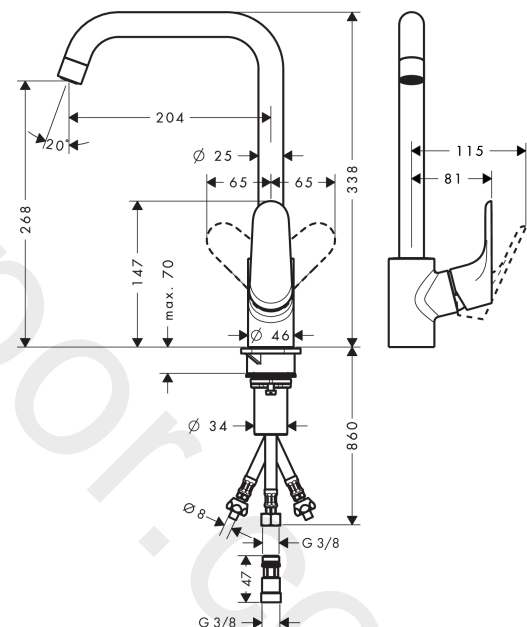

Scale drawing