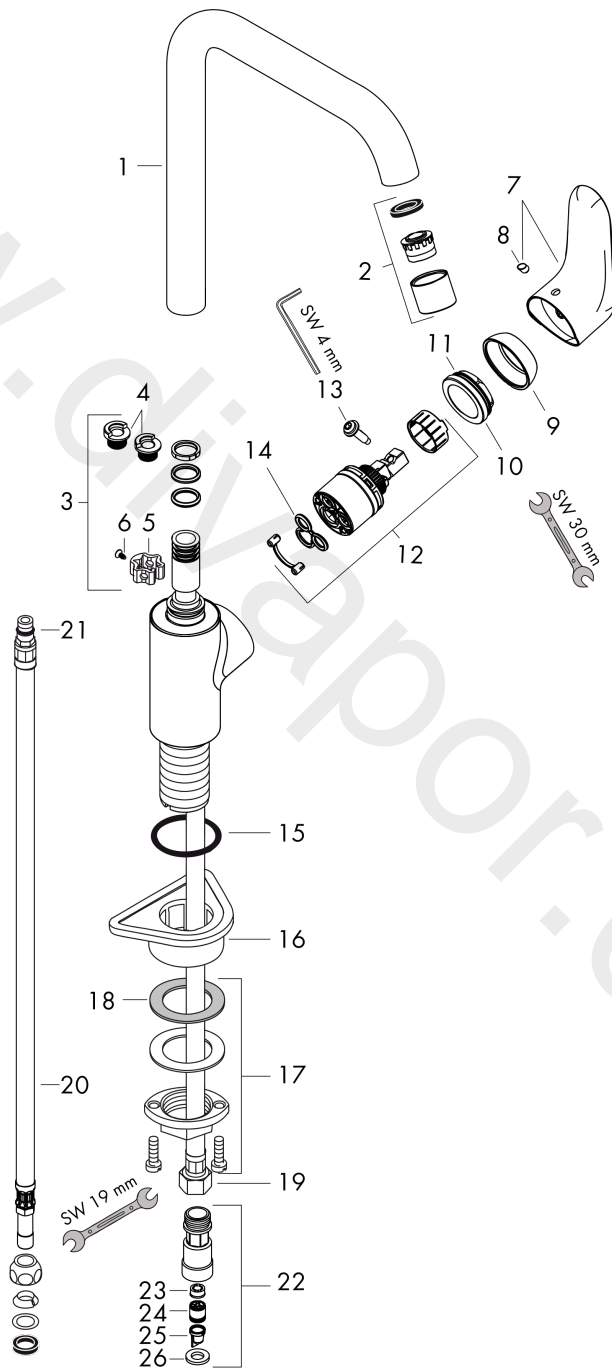

Focus M41

Single lever kitchen mixer 260, LowPressure/vented hot water cylinders, 1jet

Finish: **Chrome** Article Number: **31822000**

Description

product features

- for vented hot water cylinders (no pressure)
- ComfortZone 260
- swivel range adjustable in 3 steps 110°, 150° or 360°
- laminar spray
- connection dimension: DN15
- maximum flow rate at 3 bar: 5 l/min
- ceramic cartridge
- connection type: G 3/8 connections
- temperature limitation adjustable
- not suitable for continuous flow water heaters
- EU taxonomy: max. 6 l/min - Substantial Contribution (SC) possible

Focus M41

Single lever kitchen mixer 260, LowPressure/vented hot water cylinders, 1jet

Finish: **Chrome** Article Number: **31822000**

Exploded Drawing

Year of production: >12/16

Focus M41

Single lever kitchen mixer 260, LowPressure/vented hot water cylinders, 1jet

Finish: **Chrome** Article Number: **31822000**

Spare part list

Year of production: >12/16

Pos.	Description	Article Number	Price	PU
1	spout cpl.	95822000	£ 173,00	1
2	spray former	95823000	£ 16,10	1
3	sealing set	92646000	£ 20,50	1
4	set of locating rings (110° / 150°)	98486000	£ 16,10	1
5	axialring	97558000	£ 3,30	1
6	screw	97662000	£ 9,00	1
7	handle	98356000	£ 51,00	1
8	screw cover	96338000	£ 3,30	1
9	flange	95498000	£ 9,00	1
10	nut	97209000	£ 16,10	1
11	O-Ring 32x2	98193000	£ 3,30	1
12	cartridge, assy	92730000	£ 35,00	1
13	locking screw for handle	95140000	£ 6,10	1
14	seal	95008000	£ 9,00	1
15	flat seal	98749000	£ 6,10	1
16	support	97523000	£ 6,10	1
17	fixing set (Ø 34)	95049000	£ 16,10	1
18	lever collar	97548000	£ 3,30	1
19	connection hose 900 mm M8x0,75 G3/8	96316000	£ 43,00	1
20	connection hose 900 mm M8x0,75 8 mm	95693000	£ 35,00	1
21	O-ring 7x1,5	98422000	£ 3,30	1
22	back flow preventor cartridge	95051000	£ 64,00	1
23	flow limiter / non return valve	95363000	£ 35,00	1
24	non return valve DW 10	96456000	£ 9,00	1
25	filter	92532000	£ 9,00	1
26	seal	97761000	£ 6,10	1