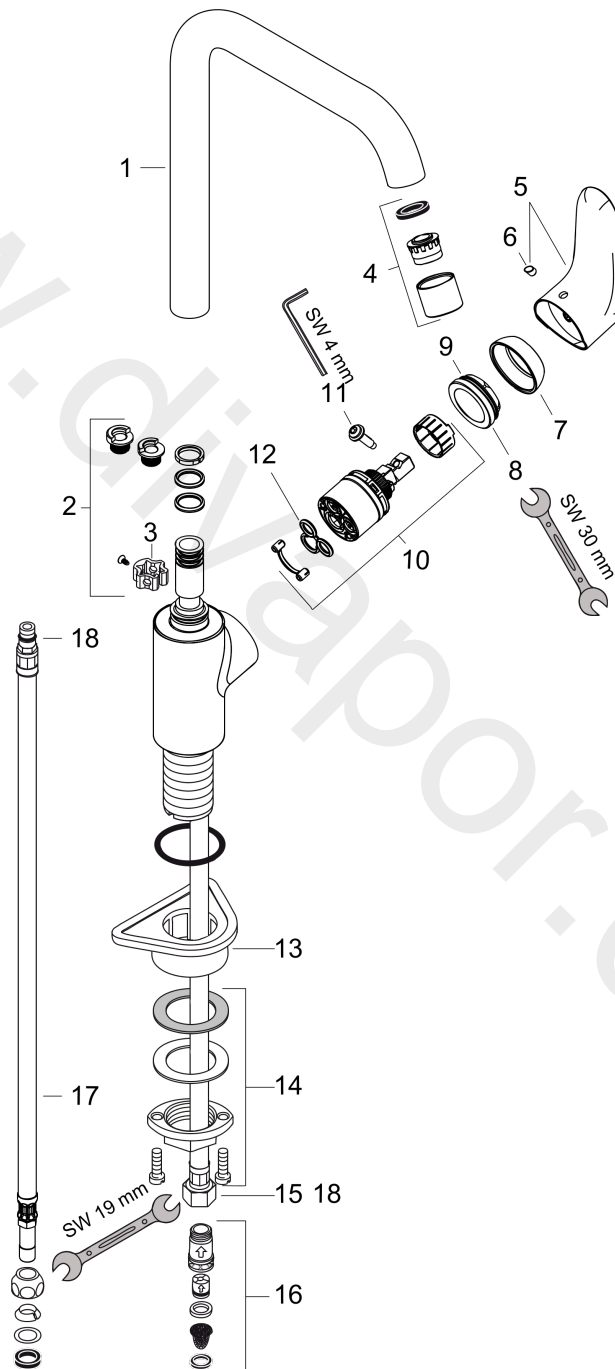

Focus M41

Single lever kitchen mixer 260, LowPressure/vented hot water cylinders, 1jet

Surfaces: Article Number: **31822000**

Exploded Drawing

Year of production: **05/11 - 11/16**

Focus M41

Single lever kitchen mixer 260, LowPressure/vented hot water cylinders, 1jet

Surfaces: Article Number: **31822000**

Spare part list

Year of production: 05/11 - 11/16

| Pos. | Description | Article Number | Price | PU |
|------|-------------------------------------|----------------|----------|----|
| 1 | spout cpl. | 95822000 | £ 173,00 | 1 |
| 2 | sealing set | 92646000 | £ 20,50 | 1 |
| 3 | axialring | 97558000 | £ 3,30 | 1 |
| 4 | spray former | 95823000 | £ 16,10 | 1 |
| 5 | handle | 98356000 | £ 51,00 | 1 |
| 6 | screw cover | 96338000 | £ 3,30 | 1 |
| 7 | flange | 95498000 | £ 9,00 | 1 |
| 8 | nut | 97209000 | £ 16,10 | 1 |
| 9 | O-Ring 32x2 | 98193000 | £ 3,30 | 1 |
| 10 | cartridge, assy | 92730000 | £ 35,00 | 1 |
| 11 | locking screw for handle | 95140000 | £ 6,10 | 1 |
| 12 | seal | 95008000 | £ 9,00 | 1 |
| 13 | support | 97523000 | £ 6,10 | 1 |
| 14 | fixing set (Ø 34) | 95049000 | £ 16,10 | 1 |
| 15 | connection hose 900 mm M8x0,75 G3/8 | 96316000 | £ 43,00 | 1 |
| 16 | back flow preventor cartridge | 95051000 | £ 64,00 | 1 |
| 17 | connection hose 900 mm M8x0,75 8 mm | 95693000 | £ 35,00 | 1 |
| 18 | O-ring 7x1,5 | 98422000 | £ 3,30 | 1 |
| a | set of locating rings (60° / 80°) | 92259000 | £ 20,50 | 1 |