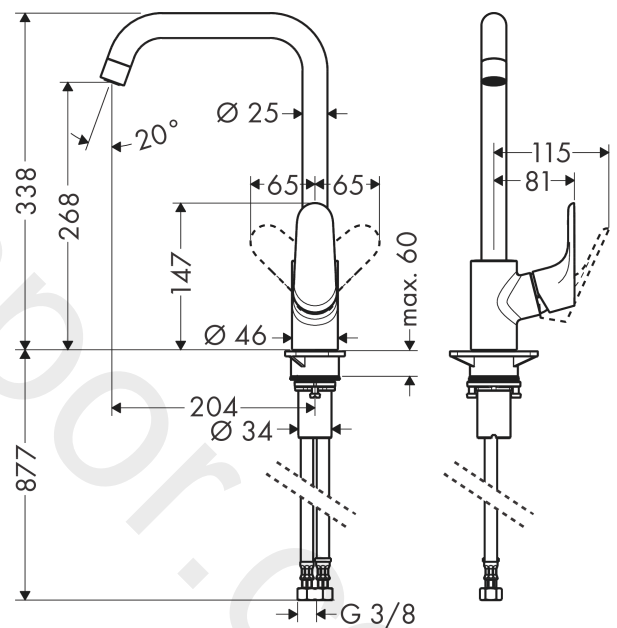

#### product features

- ComfortZone 260
- swivel range adjustable in 3 steps 110°, 150° or 360°
- normal spray
- connection dimension: DN15
- maximum flow rate at 3 bar: 12 l/min
- ceramic cartridge
- connection type: G 3/8 connections
- temperature limitation adjustable
- suitable for continuous flow water heaters
- WRAS 2307027
- WRAS 2307027 - Approval letter 2307027

### Scale drawing

Year of production: &gt;05/11

Pos.	Description	Article Number	Price	PU
1	spout cpl.	95822800	£ 275,00	1
2	sealing set	92646000	£ 20,50	1
3	set of locating rings (110° / 150°)	98486000	£ 16,10	1
4	O-Ring 14x2,5	98189000	£ 3,30	1
5	screw	97662000	£ 9,00	1
6	axialring	97558000	£ 3,30	1
7	aerator M22x1 (15 l/min)	95824800	£ 35,00	1
8	handle	98356800	-	1
9	screw cover	96338000	£ 3,30	1
10	flange	95498800	£ 25,00	1
11	nut	97209000	£ 16,10	1
12	O-Ring 32x2	98193000	£ 3,30	1
13	cartridge, assy	92730000	£ 35,00	1
14	locking screw for handle	95140000	£ 6,10	1
15	seal	95008000	£ 9,00	1
16	support	97523000	£ 6,10	1
17	fixing set (Ø 34)	95049000	£ 16,10	1
18	lever collar	97548000	£ 3,30	1
19	connection hose 900 mm M8x0,75 G3/8	98758000	£ 35,00	1
20	sealing set	95581000	£ 6,10	1
21	O-ring 7x1,5	98422000	£ 3,30	1
a	set of locating rings (60° / 80°)	92259000	£ 20,50	1