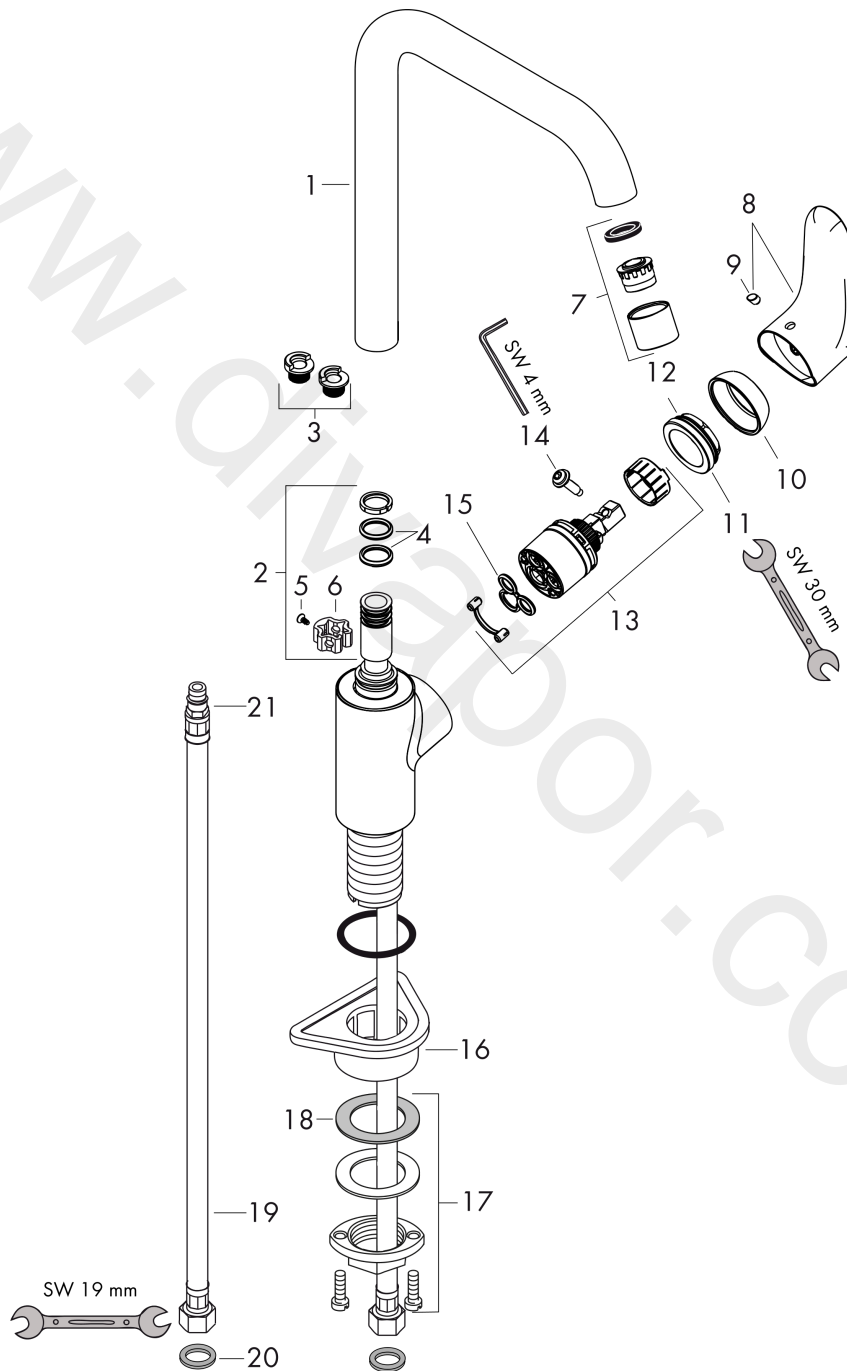

#### product features

- ComfortZone 260
- swivel range adjustable in 3 steps 110°, 150° or 360°
- normal spray
- connection dimension: DN15
- maximum flow rate at 3 bar: 12 l/min
- ceramic cartridge
- connection type: G 3/8 connections
- temperature limitation adjustable
- suitable for continuous flow water heaters
- WRAS 2307027
- WRAS 2307027 - Approval letter 2307027

### Scale drawing

### Flowchart

**Focus M41**

**Single lever kitchen mixer 260, 1jet**

Finish: **Stainless Steel Finish** Article Number: **31820800**

**Exploded Drawing**

Year of production: >05/11

**Focus M41****Single lever kitchen mixer 260, 1jet**Finish: **Stainless Steel Finish** Article Number: **31820800****Spare part list**

Year of production: &gt;05/11

Pos.	Description	Article Number	Price	PU
1	spout cpl.	95822800	£ 275,00	1
2	sealing set	92646000	£ 20,50	1
3	set of locating rings (110° / 150°)	98486000	£ 16,10	1
4	O-Ring 14x2,5	98189000	£ 3,30	1
5	screw	97662000	£ 9,00	1
6	axialring	97558000	£ 3,30	1
7	aerator M22x1 (15 l/min)	95824800	£ 35,00	1
8	handle	98356800	-	1
9	screw cover	96338000	£ 3,30	1
10	flange	95498800	£ 25,00	1
11	nut	97209000	£ 16,10	1
12	O-Ring 32x2	98193000	£ 3,30	1
13	cartridge, assy	92730000	£ 35,00	1
14	locking screw for handle	95140000	£ 6,10	1
15	seal	95008000	£ 9,00	1
16	support	97523000	£ 6,10	1
17	fixing set (Ø 34)	95049000	£ 16,10	1
18	lever collar	97548000	£ 3,30	1
19	connection hose 900 mm M8x0,75 G3/8	98758000	£ 35,00	1
20	sealing set	95581000	£ 6,10	1
21	O-ring 7x1,5	98422000	£ 3,30	1
a	set of locating rings (60° / 80°)	92259000	£ 20,50	1