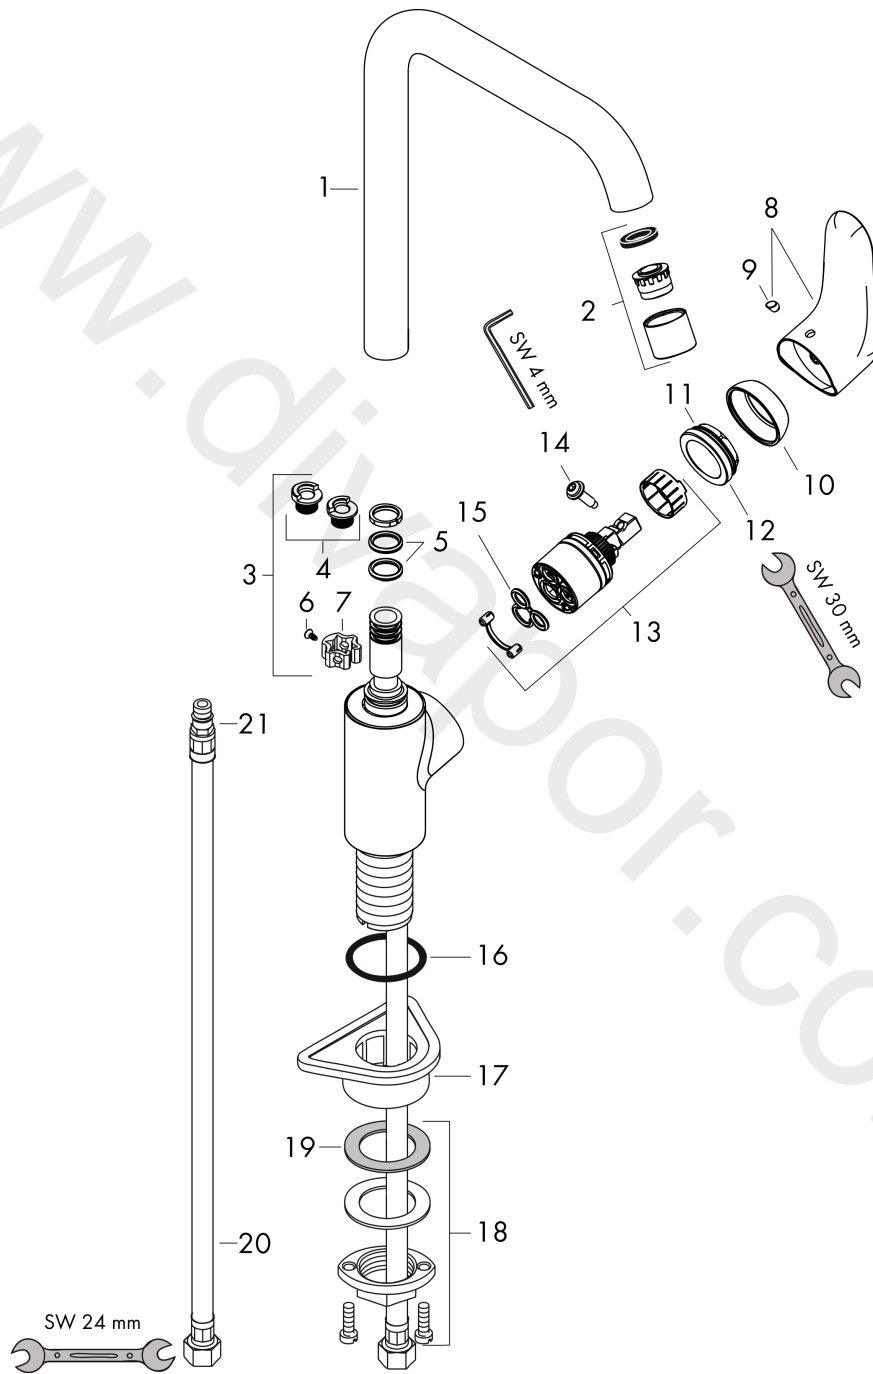

Decor

Single lever kitchen mixer 260, 7 l/min, 1jet

Finish: **Matt Black** Article Number: **31820673**

Description

product features

- ComfortZone 260
- swivel range adjustable in 3 steps 110°, 150° or 360°
- normal spray
- connection dimension: DN15
- maximum flow rate at 3 bar: 7 l/min
- ceramic cartridge
- connection type: G ½ connections
- temperature limitation adjustable
- suitable for continuous flow water heaters

Technology

Product image

Scale drawing

Flowchart

Decor

Single lever kitchen mixer 260, 7 l/min, 1jet

Finish: **Matt Black** Article Number: **31820673**

Exploded Drawing

Year of production: >04/20

Decor**Single lever kitchen mixer 260, 7 l/min, 1jet**Finish: **Matt Black** Article Number: **31820673****Spare part list**

Year of production: >04/20

Pos.	Description	Article Number	Price	PU
1	spout cpl.	95822670	£ 260,00	1
2	aerator M24x1 (7 l/min)	94005670	£ 38,00	1
3	sealing set	92646000	£ 20,50	1
4	set of locating rings (110° / 150°)	98486000	£ 16,10	1
5	O-Ring 14x2,5	98189000	£ 3,30	1
6	screw	97662000	£ 9,00	1
7	axialring	97558000	£ 3,30	1
8	handle	98532670	£ 51,00	1
9	screw cover	96338000	£ 3,30	1
10	flange	95498670	£ 13,50	1
11	nut	97209000	£ 16,10	1
12	O-Ring 32x2	98193000	£ 3,30	1
13	cartridge, assy	92730000	£ 35,00	1
14	locking screw for handle	95140000	£ 6,10	1
15	seal	95008000	£ 9,00	1
16	flat seal	98749000	£ 6,10	1
17	support	97523000	£ 6,10	1
18	fixing set (Ø 34)	95049000	£ 16,10	1
19	lever collar	97548000	£ 3,30	1
20	connection hose 600 mm M8x0,75 G1/2	92482000	£ 43,00	1
21	O-ring 7x1,5	98422000	£ 3,30	1
a	Grease	90920000	£ 16,10	1