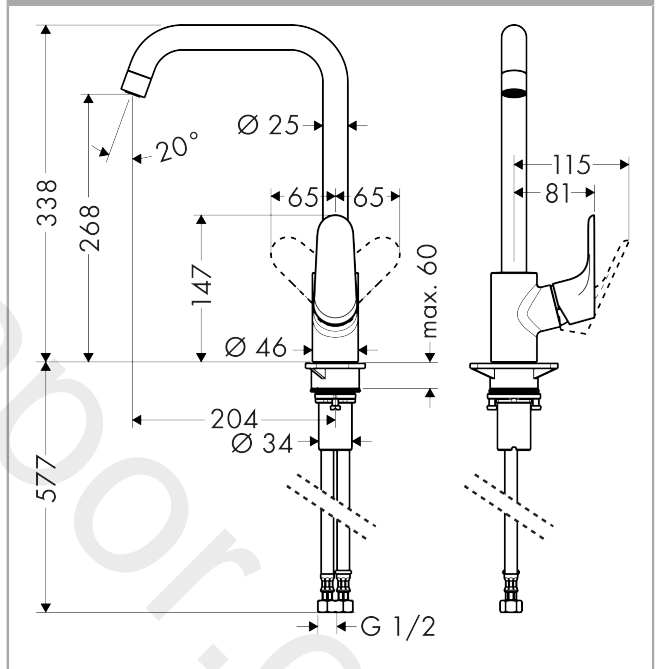

Decor

Single lever kitchen mixer 260, 7 l/min, 1jet

Finish: **Matt Black** Article Number: **31820673**

Description

product features

- ComfortZone 260
- swivel range adjustable in 3 steps 110°, 150° or 360°
- normal spray
- connection dimension: DN15
- maximum flow rate at 3 bar: 7 l/min
- ceramic cartridge
- connection type: G ½ connections
- temperature limitation adjustable
- suitable for continuous flow water heaters

Technology

Product image

Scale drawing

Flowchart

Decor

Single lever kitchen mixer 260, 7 l/min, 1jet

Finish: **Matt Black** Article Number: **31820673**

Exploded Drawing

Year of production: >04/20

Decor**Single lever kitchen mixer 260, 7 l/min, 1jet**Finish: **Matt Black** Article Number: **31820673****Spare part list**

Year of production: >04/20

Pos.	Description	Article Number	Price	PU
1	spout cpl.	95822670	£ 260,00	1
2	aerator M24x1 (7 l/min)	94005670	£ 38,00	1
3	sealing set	92646000	£ 20,50	1
4	set of locating rings (110° / 150°)	98486000	£ 16,10	1
5	O-Ring 14x2,5	98189000	£ 3,30	1
6	screw	97662000	£ 9,00	1
7	axialring	97558000	£ 3,30	1
8	handle	98532670	£ 51,00	1
9	screw cover	96338000	£ 3,30	1
10	flange	95498670	£ 13,50	1
11	nut	97209000	£ 16,10	1
12	O-Ring 32x2	98193000	£ 3,30	1
13	cartridge, assy	92730000	£ 35,00	1
14	locking screw for handle	95140000	£ 6,10	1
15	seal	95008000	£ 9,00	1
16	flat seal	98749000	£ 6,10	1
17	support	97523000	£ 6,10	1
18	fixing set (Ø 34)	95049000	£ 16,10	1
19	lever collar	97548000	£ 3,30	1
20	connection hose 600 mm M8x0,75 G1/2	92482000	£ 43,00	1
21	O-ring 7x1,5	98422000	£ 3,30	1
a	Grease	90920000	£ 16,10	1