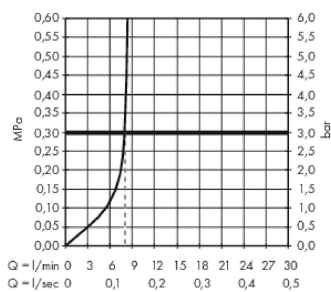

Decor

Single lever kitchen mixer 260, 7 l/min, 1jet

Finish: **Matt Black** Article Number: **31820673**

Description

product features

- ComfortZone 260
- swivel range adjustable in 3 steps 110°, 150° or 360°
- normal spray
- connection dimension: DN15
- maximum flow rate at 3 bar: 7 l/min
- ceramic cartridge
- connection type: G ½ connections
- temperature limitation adjustable
- suitable for continuous flow water heaters

Technology

Product image

Scale drawing

Flowchart

Decor

Single lever kitchen mixer 260, 7 l/min, 1jet

Finish: **Matt Black** Article Number: **31820673**

Exploded Drawing