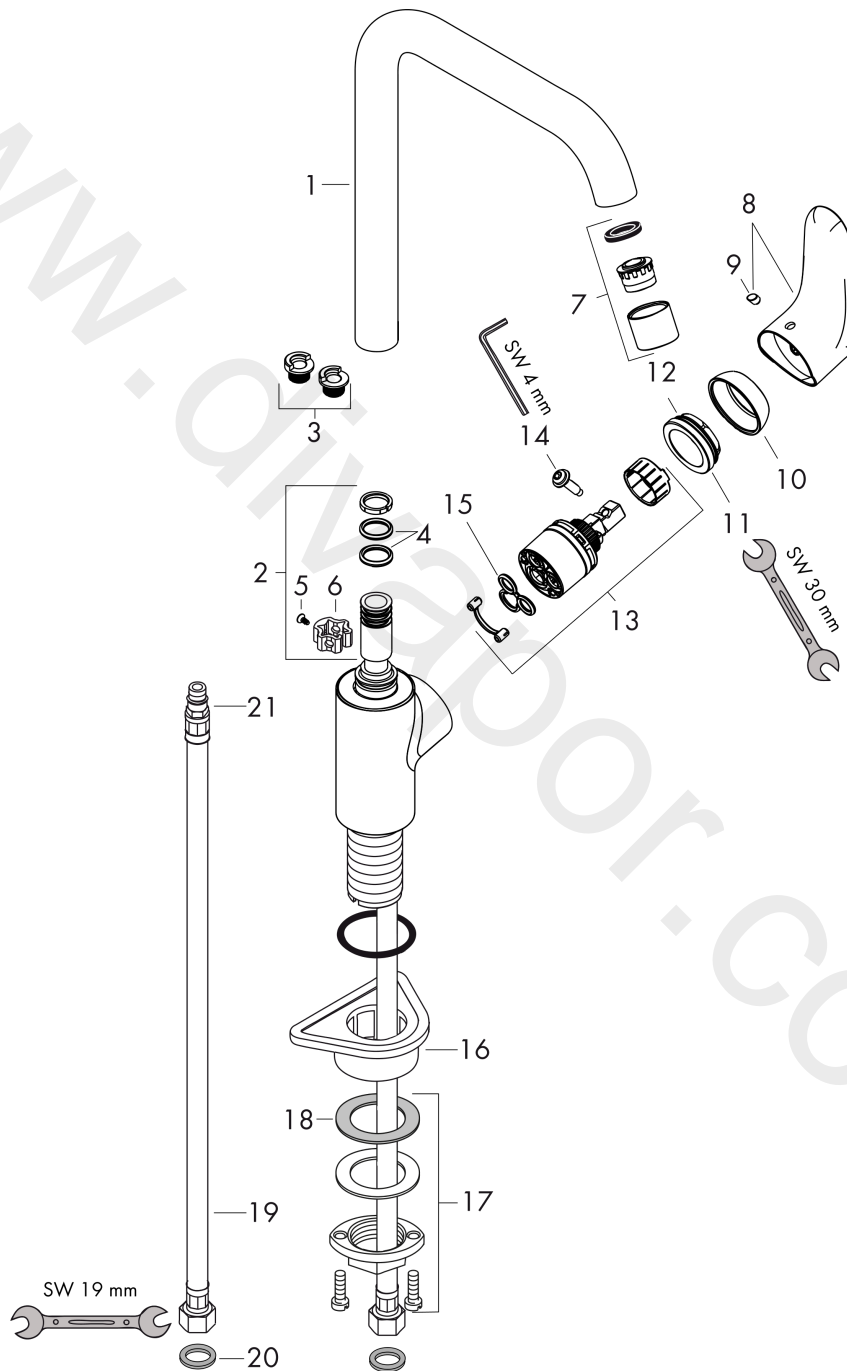

#### Scale drawing

#### Flowchart

**Focus M41**

**Single lever kitchen mixer 260, 1jet**

Finish: **Matt Black** Article Number: **31820670**

**Exploded Drawing**

Year of production: >08/19

## Focus M41

Single lever kitchen mixer 260, 1jet

Finish: **Matt Black** Article Number: **31820670**

### Spare part list

Year of production: >08/19

Pos.	Description	Article Number	Price	PU
1	spout cpl.	95822670	£ 260,00	1
2	sealing set	92646000	£ 20,50	1
3	set of locating rings (110° / 150°)	98486000	£ 16,10	1
4	O-Ring 14x2,5	98189000	£ 3,30	1
5	screw	97662000	£ 9,00	1
6	axialring	97558000	£ 3,30	1
7	aerator M22x1 (15 l/min)	95824670	£ 33,00	1
8	handle	98532670	£ 51,00	1
9	screw cover	96338000	£ 3,30	1
10	flange	95498670	£ 13,50	1
11	nut	97209000	£ 16,10	1
12	O-Ring 32x2	98193000	£ 3,30	1
13	cartridge, assy	92730000	£ 35,00	1
14	locking screw for handle	95140000	£ 6,10	1
15	seal	95008000	£ 9,00	1
16	support	97523000	£ 6,10	1
17	fixing set (Ø 34)	95049000	£ 16,10	1
18	lever collar	97548000	£ 3,30	1
19	connection hose 900 mm M8x0,75 G3/8	98758000	£ 35,00	1
20	O-ring 7x1,5	98422000	£ 3,30	1
21	sealing set	95581000	£ 6,10	1
a	Grease	90920000	£ 16,10	1
b	set of locating rings (60° / 80°)	92259000	£ 20,50	1