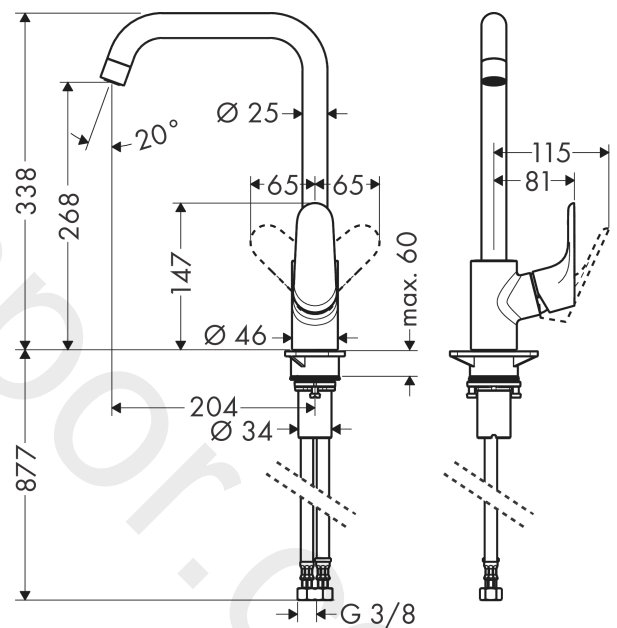

##### product features

- ComfortZone 260
- swivel range adjustable in 3 steps 110°, 150° or 360°
- normal spray
- connection dimension: DN15
- maximum flow rate at 3 bar: 12 l/min
- ceramic cartridge
- connection type: G 3/8 connections
- temperature limitation adjustable
- suitable for continuous flow water heaters
- WRAS 2307027
- WRAS 2307027 - Approval letter 2307027

#### Scale drawing

#### Flowchart

**Focus M41**

**Single lever kitchen mixer 260, 1jet**

Finish: **Matt Black** Article Number: **31820670**

**Exploded Drawing**

Year of production: >08/19

### Spare part list

Year of production: >08/19

Pos.	Description	Article Number	Price	PU
1	spout cpl.	95822670	£ 260,00	1
2	sealing set	92646000	£ 20,50	1
3	set of locating rings (110° / 150°)	98486000	£ 16,10	1
4	O-Ring 14x2,5	98189000	£ 3,30	1
5	screw	97662000	£ 9,00	1
6	axialring	97558000	£ 3,30	1
7	aerator M22x1 (15 l/min)	95824670	£ 33,00	1
8	handle	98532670	£ 51,00	1
9	screw cover	96338000	£ 3,30	1
10	flange	95498670	£ 13,50	1
11	nut	97209000	£ 16,10	1
12	O-Ring 32x2	98193000	£ 3,30	1
13	cartridge, assy	92730000	£ 35,00	1
14	locking screw for handle	95140000	£ 6,10	1
15	seal	95008000	£ 9,00	1
16	support	97523000	£ 6,10	1
17	fixing set (Ø 34)	95049000	£ 16,10	1
18	lever collar	97548000	£ 3,30	1
19	connection hose 900 mm M8x0,75 G3/8	98758000	£ 35,00	1
20	O-ring 7x1,5	98422000	£ 3,30	1
21	sealing set	95581000	£ 6,10	1
a	Grease	90920000	£ 16,10	1
b	set of locating rings (60° / 80°)	92259000	£ 20,50	1