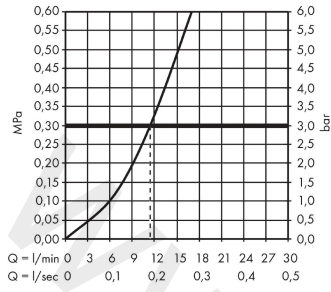

#### Scale drawing

**Focus M41**

**Single lever kitchen mixer 260, 1jet**

Finish: **Chrome** Article Number: **31820000**

**Flowchart**

www.divapor.com

**Focus M41**  
**Single lever kitchen mixer 260, 1jet**  
 Finish: **Chrome** Article Number: **31820000**