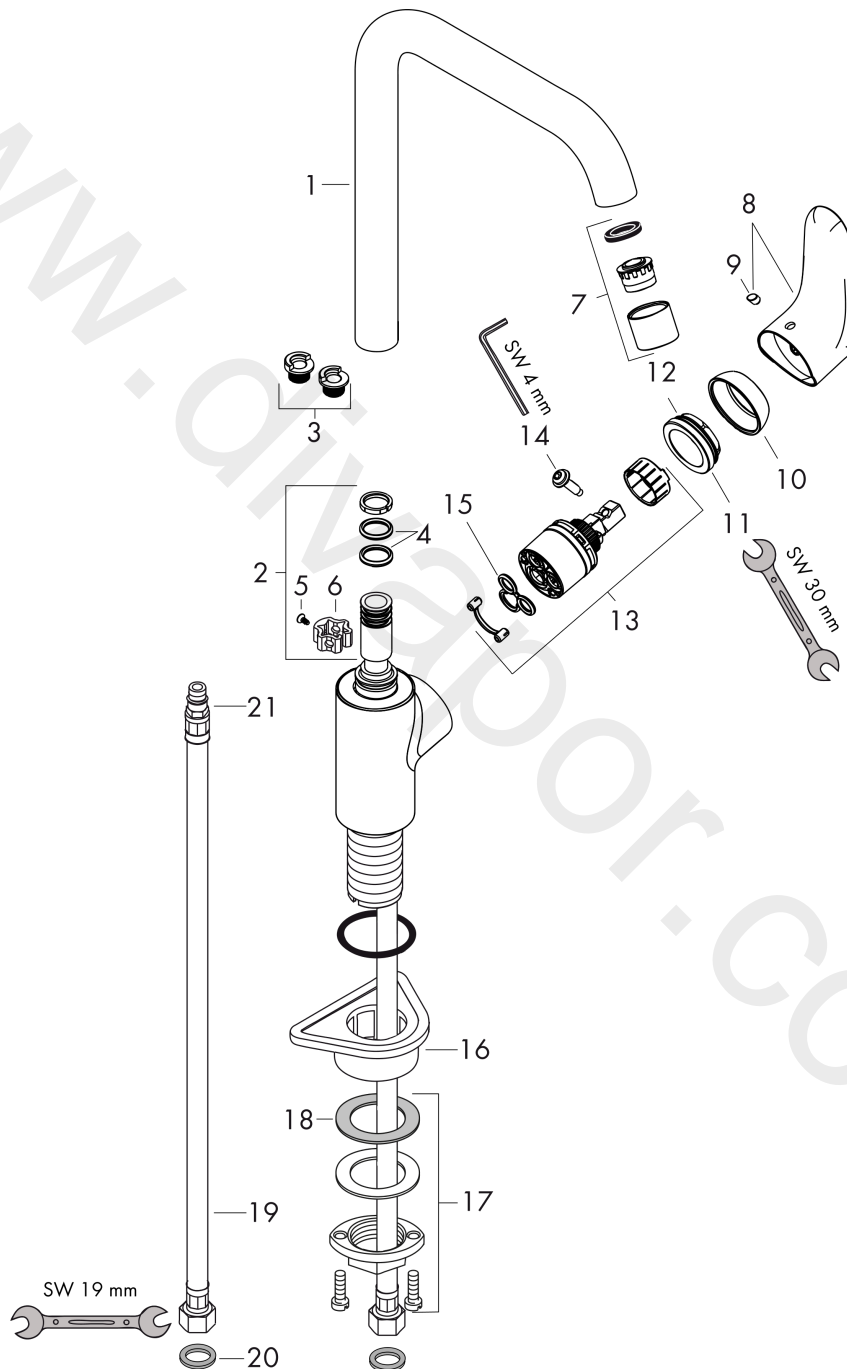

##### product features

- ComfortZone 260
- swivel range adjustable in 3 steps 110°, 150° or 360°
- normal spray
- connection dimension: DN15
- maximum flow rate at 3 bar: 12 l/min
- ceramic cartridge
- connection type: G 3/8 connections
- temperature limitation adjustable
- suitable for continuous flow water heaters
- WRAS 2307027
- WRAS 2307027 - Approval letter 2307027

#### Product image

#### Scale drawing

**Focus M41**

**Single lever kitchen mixer 260, 1jet**

Finish: **Chrome** Article Number: **31820000**

**Flowchart**

www.divapor.com

**Focus M41**  
**Single lever kitchen mixer 260, 1jet**  
 Finish: **Chrome** Article Number: **31820000**

**Exploded Drawing**

Year of production: >05/11

**Focus M41****Single lever kitchen mixer 260, 1jet**Finish: **Chrome** Article Number: **31820000****Spare part list**

Year of production: &gt;05/11

Pos.	Description	Article Number	Price	PU
1	spout cpl.	95822000	£ 173,00	1
2	sealing set	92646000	£ 20,50	1
3	set of locating rings (110° / 150°)	98486000	£ 16,10	1
4	O-Ring 14x2,5	98189000	£ 3,30	1
5	screw	97662000	£ 9,00	1
6	axialring	97558000	£ 3,30	1
7	aerator M22x1 (15 l/min)	95824000	£ 20,50	1
8	handle	98356000	£ 51,00	1
9	screw cover	96338000	£ 3,30	1
10	flange	95498000	£ 9,00	1
11	nut	97209000	£ 16,10	1
12	O-Ring 32x2	98193000	£ 3,30	1
13	cartridge, assy	92730000	£ 35,00	1
14	locking screw for handle	95140000	£ 6,10	1
15	seal	95008000	£ 9,00	1
16	support	97523000	£ 6,10	1
17	fixing set (Ø 34)	95049000	£ 16,10	1
18	lever collar	97548000	£ 3,30	1
19	connection hose 900 mm M8x0,75 G3/8	98758000	£ 35,00	1
20	sealing set	95581000	£ 6,10	1
21	O-ring 7x1,5	98422000	£ 3,30	1
a	set of locating rings (60° / 80°)	92259000	£ 20,50	1