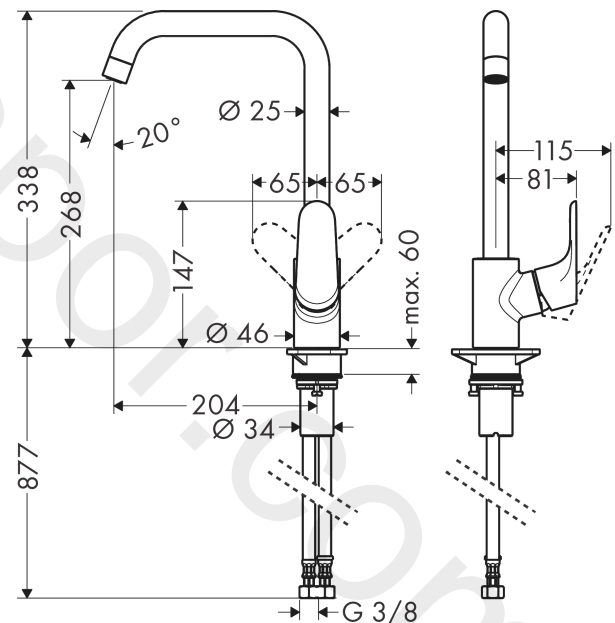

##### product features

- ComfortZone 260
- swivel range adjustable in 3 steps 110°, 150° or 360°
- normal spray
- connection dimension: DN15
- maximum flow rate at 3 bar: 12 l/min
- ceramic cartridge
- connection type: G 3/8 connections
- temperature limitation adjustable
- suitable for continuous flow water heaters
- WRAS 2307027
- WRAS 2307027 - Approval letter 2307027

#### Scale drawing

**Focus M41**

**Single lever kitchen mixer 260, 1jet**

Finish: **Chrome** Article Number: **31820000**

**Flowchart**

www.divapor.com

**Focus M41**  
**Single lever kitchen mixer 260, 1jet**  
 Finish: **Chrome** Article Number: **31820000**

**Exploded Drawing**

Year of production: >05/11

**Focus M41****Single lever kitchen mixer 260, 1jet**Finish: **Chrome** Article Number: **31820000****Spare part list**

Year of production: &gt;05/11

Pos.	Description	Article Number	Price	PU
1	spout cpl.	95822000	£ 173,00	1
2	sealing set	92646000	£ 20,50	1
3	set of locating rings (110° / 150°)	98486000	£ 16,10	1
4	O-Ring 14x2,5	98189000	£ 3,30	1
5	screw	97662000	£ 9,00	1
6	axialring	97558000	£ 3,30	1
7	aerator M22x1 (15 l/min)	95824000	£ 20,50	1
8	handle	98356000	£ 51,00	1
9	screw cover	96338000	£ 3,30	1
10	flange	95498000	£ 9,00	1
11	nut	97209000	£ 16,10	1
12	O-Ring 32x2	98193000	£ 3,30	1
13	cartridge, assy	92730000	£ 35,00	1
14	locking screw for handle	95140000	£ 6,10	1
15	seal	95008000	£ 9,00	1
16	support	97523000	£ 6,10	1
17	fixing set (Ø 34)	95049000	£ 16,10	1
18	lever collar	97548000	£ 3,30	1
19	connection hose 900 mm M8x0,75 G3/8	98758000	£ 35,00	1
20	sealing set	95581000	£ 6,10	1
21	O-ring 7x1,5	98422000	£ 3,30	1
a	set of locating rings (60° / 80°)	92259000	£ 20,50	1