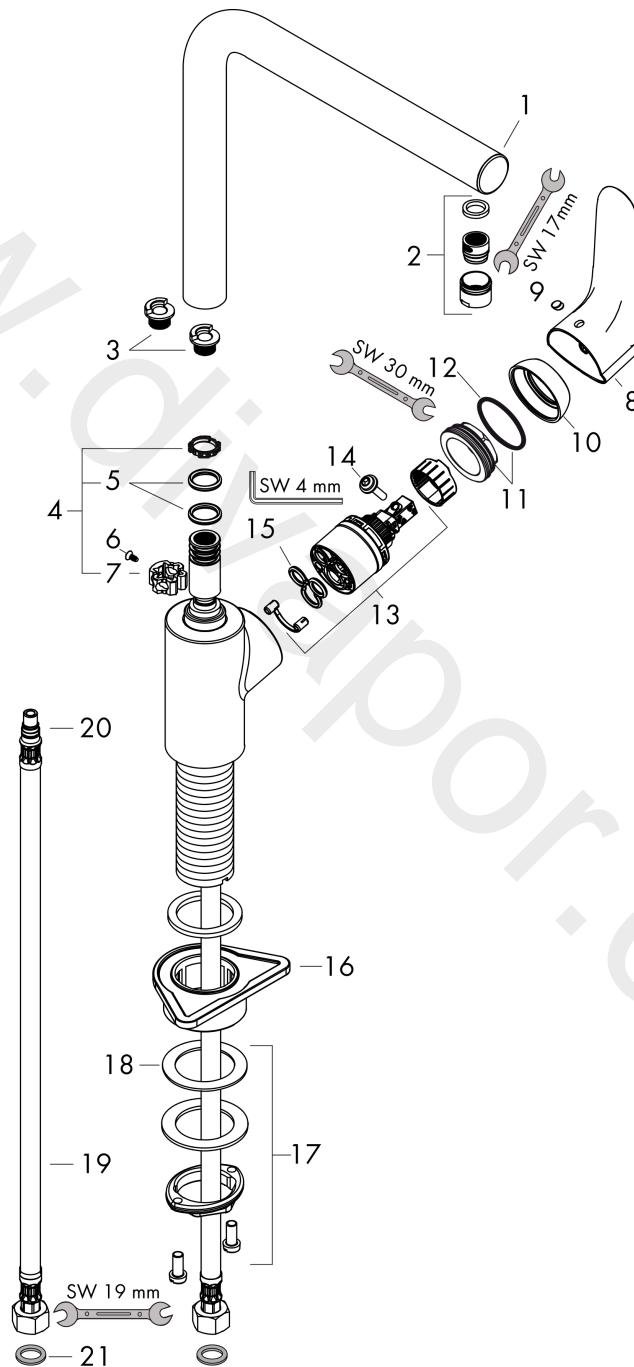

Focus M41

Single lever kitchen mixer 280, 1jet

Finish: **Stainless Steel Finish** Article Number: **31817800**

Description

product features

- ComfortZone 280
- swivel range adjustable in 3 steps 110°, 150° or 360°
- normal spray
- connection dimension: DN15
- maximum flow rate at 3 bar: 12 l/min
- ceramic cartridge
- connection type: G 3/8 connections
- temperature limitation adjustable
- suitable for continuous flow water heaters
- WRAS 2306037
- WRAS 2306037 - Approval letter 2306037

Article Details

Price excl. VAT

373,80 £

Technology

Design awards

Product image

Scale drawing

Flowchart

Focus M41

Single lever kitchen mixer 280, 1jet

Finish: **Stainless Steel Finish** Article Number: **31817800**

Exploded Drawing

Year of production: >07/13

Focus M41**Single lever kitchen mixer 280, 1jet**Finish: **Stainless Steel Finish** Article Number: **31817800****Spare part list**

Year of production: >07/13

Pos.	Description	Article Number	Price	PU
1	spout cpl.	98489800	£ 173,00	1
2	aerator M18x1 (15 l/min)	98490800	£ 35,00	1
3	set of locating rings (110° / 150°)	98486000	£ 16,10	1
4	sealing set	92646000	£ 20,50	1
5	O-Ring 14x2,5	98189000	£ 3,30	1
6	screw	97662000	£ 9,00	1
7	axialring	97558000	£ 3,30	1
8	handle	98460800	£ 96,00	1
9	screw cover	96338000	£ 3,30	1
10	flange	95498800	£ 25,00	1
11	nut	97209000	£ 16,10	1
12	O-Ring 32x2	98193000	£ 3,30	1
13	cartridge, assy	92730000	£ 35,00	1
14	locking screw for handle	95140000	£ 6,10	1
15	seal	95008000	£ 9,00	1
16	support	97523000	£ 6,10	1
17	fixing set (Ø 34)	95049000	£ 16,10	1
18	lever collar	97548000	£ 3,30	1
19	connection hose 900 mm M8x0,75 G3/8	98758000	£ 35,00	1
20	O-ring 7x1,5	98422000	£ 3,30	1
21	sealing set	95581000	£ 6,10	1
a	set of locating rings (60° / 80°)	92259000	£ 20,50	1