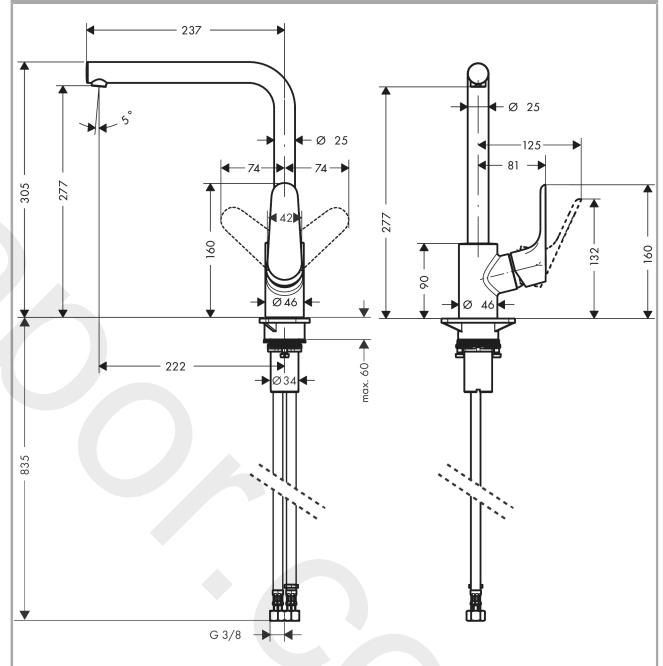

Focus M41

Single lever kitchen mixer 280, 1jet

Finish: **Stainless Steel Finish** Article Number: **31817800**

Description

product features

- ComfortZone 280
- swivel range adjustable in 3 steps 110°, 150° or 360°
- normal spray
- connection dimension: DN15
- maximum flow rate at 3 bar: 12 l/min
- ceramic cartridge
- connection type: G 3/8 connections
- temperature limitation adjustable
- suitable for continuous flow water heaters
- WRAS 2306037
- WRAS 2306037 - Approval letter 2306037

Article Details

Price excl. VAT

373,80 £

Technology

Design awards

Product image

Scale drawing

Flowchart

Focus M41

Single lever kitchen mixer 280, 1jet

Finish: **Stainless Steel Finish** Article Number: **31817800**

Exploded Drawing

Year of production: >07/13

Focus M41**Single lever kitchen mixer 280, 1jet**Finish: **Stainless Steel Finish** Article Number: **31817800****Spare part list**

Year of production: >07/13

Pos.	Description	Article Number	Price	PU
1	spout cpl.	98489800	£ 173,00	1
2	aerator M18x1 (15 l/min)	98490800	£ 35,00	1
3	set of locating rings (110° / 150°)	98486000	£ 16,10	1
4	sealing set	92646000	£ 20,50	1
5	O-Ring 14x2,5	98189000	£ 3,30	1
6	screw	97662000	£ 9,00	1
7	axialring	97558000	£ 3,30	1
8	handle	98460800	£ 96,00	1
9	screw cover	96338000	£ 3,30	1
10	flange	95498800	£ 25,00	1
11	nut	97209000	£ 16,10	1
12	O-Ring 32x2	98193000	£ 3,30	1
13	cartridge, assy	92730000	£ 35,00	1
14	locking screw for handle	95140000	£ 6,10	1
15	seal	95008000	£ 9,00	1
16	support	97523000	£ 6,10	1
17	fixing set (Ø 34)	95049000	£ 16,10	1
18	lever collar	97548000	£ 3,30	1
19	connection hose 900 mm M8x0,75 G3/8	98758000	£ 35,00	1
20	O-ring 7x1,5	98422000	£ 3,30	1
21	sealing set	95581000	£ 6,10	1
a	set of locating rings (60° / 80°)	92259000	£ 20,50	1