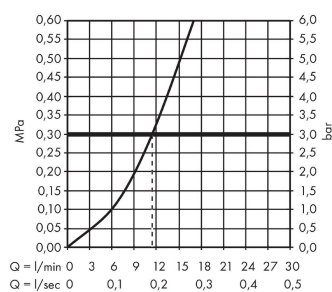

Focus M41

Single lever kitchen mixer 280, 1jet

Finish: **Stainless Steel Finish** Article Number: **31817800**

Description

product features

- ComfortZone 280
- swivel range adjustable in 3 steps 110°, 150° or 360°
- normal spray
- connection dimension: DN15
- maximum flow rate at 3 bar: 12 l/min
- ceramic cartridge
- connection type: G 3/8 connections
- temperature limitation adjustable
- suitable for continuous flow water heaters
- WRAS 2306037
- WRAS 2306037 - Approval letter 2306037

Article Details

Price excl. VAT

373,80 £

Technology

Design awards

Product image

Scale drawing

Flowchart