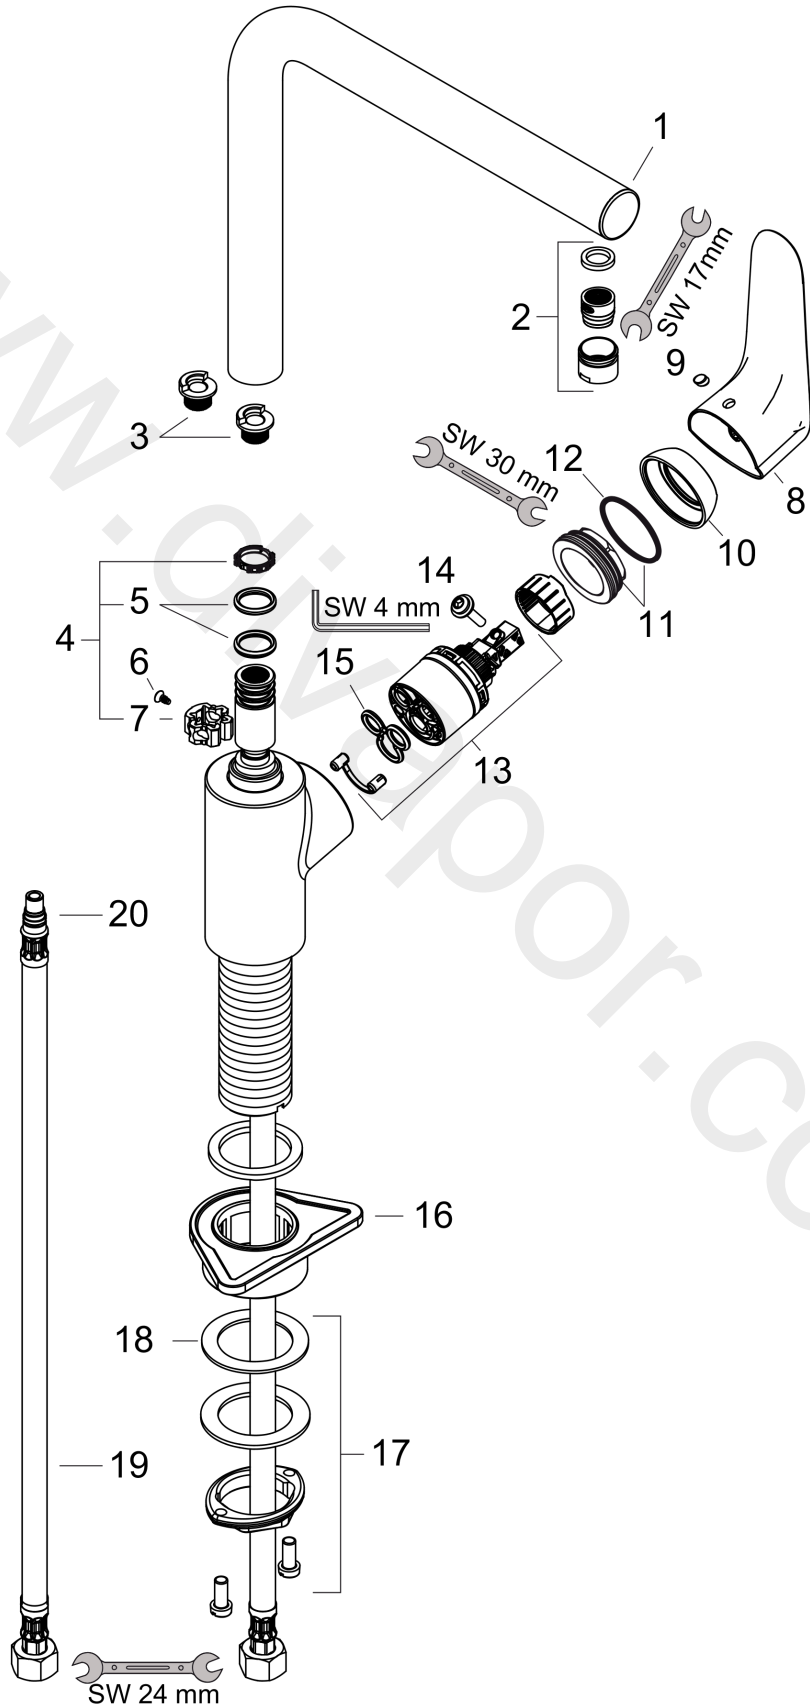

Decor

Single lever kitchen mixer 280, 1jet

Finish: **Matt Black** Article Number: **31817673**

Exploded Drawing

Year of production: >10/19

Decor**Single lever kitchen mixer 280, 1jet**Finish: **Matt Black** Article Number: **31817673****Spare part list**

Year of production: >10/19

Pos.	Description	Article Number	Price	PU
1	spout cpl.	98489670	£ 163,00	1
2	aerator laminar M18x1 (7 l/min)	96673670	-	1
3	set of locating rings (110° / 150°)	98486000	£ 16,10	1
4	sealing set	92646000	£ 20,50	1
5	O-Ring 14x2,5	98189000	£ 3,30	1
6	screw	97662000	£ 9,00	1
7	axialring	97558000	£ 3,30	1
8	handle	98460670	£ 96,00	1
9	screw cover	96338000	£ 3,30	1
10	flange	95498670	£ 13,50	1
11	nut	97209000	£ 16,10	1
12	O-Ring 32x2	98193000	£ 3,30	1
13	cartridge, assy	92730000	£ 35,00	1
14	locking screw for handle	95140000	£ 6,10	1
15	seal	95008000	£ 9,00	1
16	support	97523000	£ 6,10	1
17	fixing set (Ø 34)	95049000	£ 16,10	1
18	lever collar	97548000	£ 3,30	1
19	connection hose 600 mm M8x0,75 G1/2	92482000	£ 43,00	1
20	O-ring 7x1,5	98422000	£ 3,30	1
a	Grease	90920000	£ 16,10	1