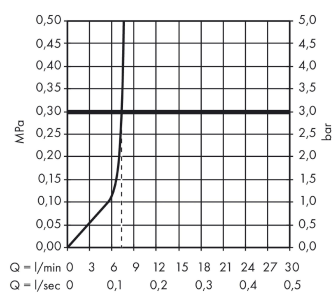

Focus M41

Single lever kitchen mixer 280, 1 tick, 1jet

Finish: **Chrome** Article Number: **31817009**

Description

product features

- I-spout
- swivel range adjustable in 3 steps 110°, 150° or 360°
- laminar spray
- connection dimension: DN15
- maximum flow rate at 3 bar: 6,8 l/min
- ceramic cartridge
- connection type: G ½ connections
- temperature limitation adjustable
- suitable for continuous flow water heaters

Technology

Product image

Scale drawing

Flowchart

Focus M41
Single lever kitchen mixer 280, 1 tick, 1jet
 Finish: **Chrome** Article Number: **31817009**

Exploded Drawing

Year of production: >07/14

Focus M41**Single lever kitchen mixer 280, 1 tick, 1jet**Finish: **Chrome** Article Number: **31817009****Spare part list**

Year of production: >07/14

Pos.	Description	Article Number	Price	PU
1	spout cpl.	98489000	£ 110,00	1
2	aerator laminar M18x1 (7 l/min)	96673000	£ 43,00	1
3	set of locating rings (110° / 150°)	98486000	£ 16,10	1
4	sealing set	92646000	£ 20,50	1
5	O-Ring 14x2,5	98189000	£ 3,30	1
6	screw	97662000	£ 9,00	1
7	axialring	97558000	£ 3,30	1
8	handle	98460000	£ 64,00	1
9	screw cover	96338000	£ 3,30	1
10	flange	95498000	£ 9,00	1
11	nut	97209000	£ 16,10	1
12	O-Ring 32x2	98193000	£ 3,30	1
13	locking screw for handle	95140000	£ 6,10	1
14	cartridge, assy	92730000	£ 35,00	1
15	seal	95008000	£ 9,00	1
16	support	97523000	£ 6,10	1
17	fixing set (Ø 34)	95049000	£ 16,10	1
18	lever collar	97548000	£ 3,30	1
19	connection hose 900 mm M8x0,75 G½	97489000	£ 35,00	1
20	O-ring 7x1,5	98422000	£ 3,30	1