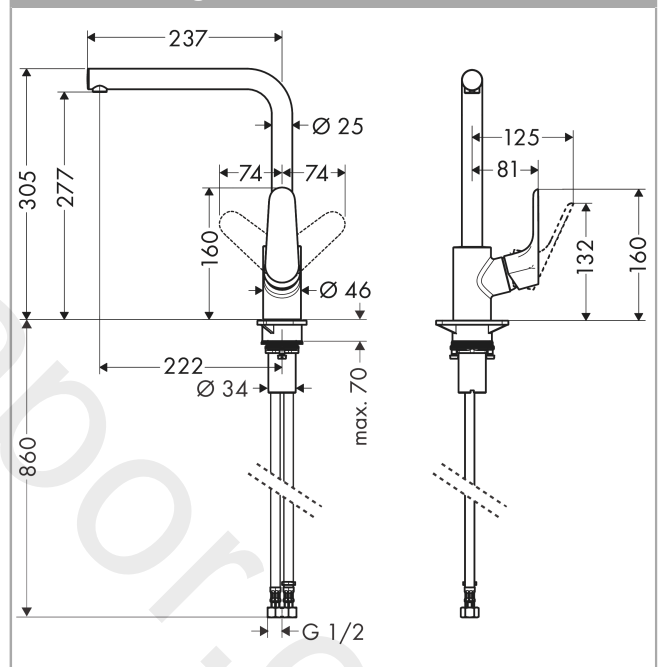

Focus M41

Single lever kitchen mixer 280, 1 tick, 1jet

Finish: **Chrome** Article Number: **31817009**

Description

product features

- I-spout
- swivel range adjustable in 3 steps 110°, 150° or 360°
- laminar spray
- connection dimension: DN15
- maximum flow rate at 3 bar: 6,8 l/min
- ceramic cartridge
- connection type: G ½ connections
- temperature limitation adjustable
- suitable for continuous flow water heaters

Technology

Product image

Scale drawing

Flowchart

Focus M41
Single lever kitchen mixer 280, 1 tick, 1jet
 Finish: **Chrome** Article Number: **31817009**

Exploded Drawing

Year of production: >07/14

Focus M41**Single lever kitchen mixer 280, 1 tick, 1jet**Finish: **Chrome** Article Number: **31817009****Spare part list**

Year of production: >07/14

Pos.	Description	Article Number	Price	PU
1	spout cpl.	98489000	£ 110,00	1
2	aerator laminar M18x1 (7 l/min)	96673000	£ 43,00	1
3	set of locating rings (110° / 150°)	98486000	£ 16,10	1
4	sealing set	92646000	£ 20,50	1
5	O-Ring 14x2,5	98189000	£ 3,30	1
6	screw	97662000	£ 9,00	1
7	axialring	97558000	£ 3,30	1
8	handle	98460000	£ 64,00	1
9	screw cover	96338000	£ 3,30	1
10	flange	95498000	£ 9,00	1
11	nut	97209000	£ 16,10	1
12	O-Ring 32x2	98193000	£ 3,30	1
13	locking screw for handle	95140000	£ 6,10	1
14	cartridge, assy	92730000	£ 35,00	1
15	seal	95008000	£ 9,00	1
16	support	97523000	£ 6,10	1
17	fixing set (Ø 34)	95049000	£ 16,10	1
18	lever collar	97548000	£ 3,30	1
19	connection hose 900 mm M8x0,75 G½	97489000	£ 35,00	1
20	O-ring 7x1,5	98422000	£ 3,30	1