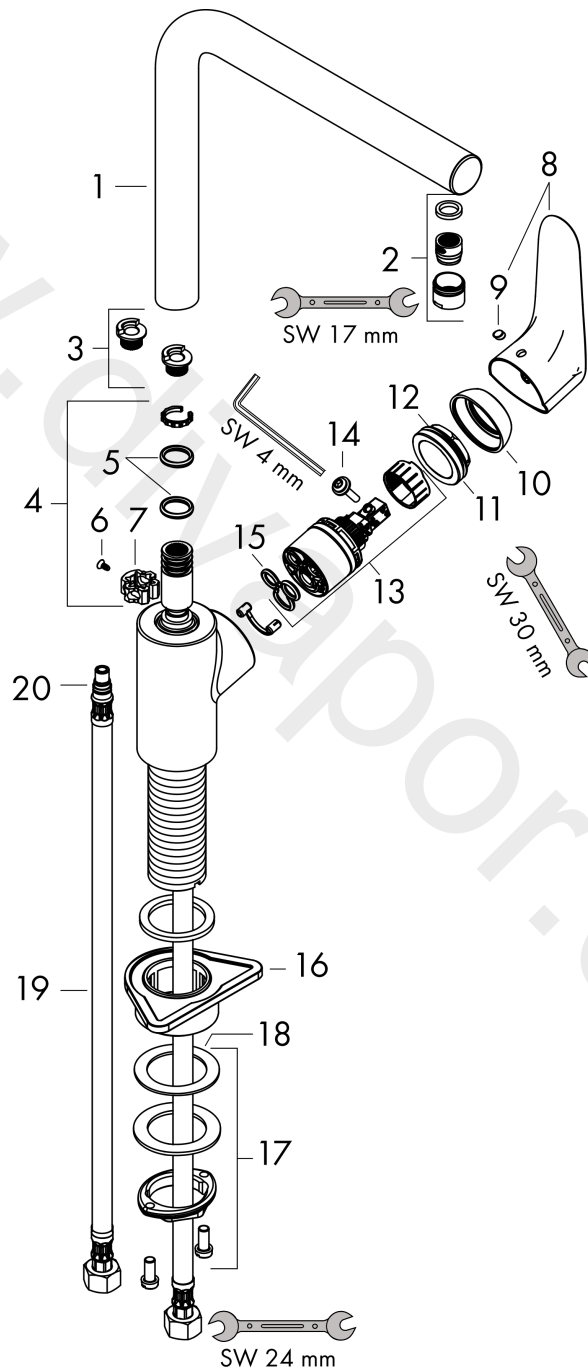

Focus M41

Single lever kitchen mixer 280, 1 tick, 1jet

Finish: **Chrome** Article Number: **31817009**

Description

product features

- I-spout
- swivel range adjustable in 3 steps 110°, 150° or 360°
- laminar spray
- connection dimension: DN15
- maximum flow rate at 3 bar: 6,8 l/min
- ceramic cartridge
- connection type: G ½ connections
- temperature limitation adjustable
- suitable for continuous flow water heaters

Technology

Product image

Scale drawing

Flowchart

Focus M41
Single lever kitchen mixer 280, 1 tick, 1jet
 Finish: **Chrome** Article Number: **31817009**

Exploded Drawing

Year of production: >07/14

Focus M41**Single lever kitchen mixer 280, 1 tick, 1jet**Finish: **Chrome** Article Number: **31817009****Spare part list**

Year of production: >07/14

Pos.	Description	Article Number	Price	PU
1	spout cpl.	98489000	£ 110,00	1
2	aerator laminar M18x1 (7 l/min)	96673000	£ 43,00	1
3	set of locating rings (110° / 150°)	98486000	£ 16,10	1
4	sealing set	92646000	£ 20,50	1
5	O-Ring 14x2,5	98189000	£ 3,30	1
6	screw	97662000	£ 9,00	1
7	axialring	97558000	£ 3,30	1
8	handle	98460000	£ 64,00	1
9	screw cover	96338000	£ 3,30	1
10	flange	95498000	£ 9,00	1
11	nut	97209000	£ 16,10	1
12	O-Ring 32x2	98193000	£ 3,30	1
13	locking screw for handle	95140000	£ 6,10	1
14	cartridge, assy	92730000	£ 35,00	1
15	seal	95008000	£ 9,00	1
16	support	97523000	£ 6,10	1
17	fixing set (Ø 34)	95049000	£ 16,10	1
18	lever collar	97548000	£ 3,30	1
19	connection hose 900 mm M8x0,75 G½	97489000	£ 35,00	1
20	O-ring 7x1,5	98422000	£ 3,30	1