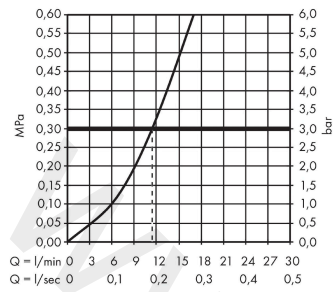

Focus M41

Single lever kitchen mixer 280, 1jet

Finish: **Chrome** Article Number: **31817000**

Flowchart

www.divapor.com

Focus M41

Single lever kitchen mixer 280, 1jet

Finish: **Chrome** Article Number: **31817000**

Exploded Drawing

Year of production: >07/13

Focus M41**Single lever kitchen mixer 280, 1jet**Finish: **Chrome** Article Number: **31817000****Spare part list**

Year of production: >07/13

Pos.	Description	Article Number	Price	PU
1	spout cpl.	98489000	£ 110,00	1
2	aerator M18x1 (15 l/min)	98490000	£ 20,50	1
3	set of locating rings (110° / 150°)	98486000	£ 16,10	1
4	sealing set	92646000	£ 20,50	1
5	O-Ring 14x2,5	98189000	£ 3,30	1
6	screw	97662000	£ 9,00	1
7	axialring	97558000	£ 3,30	1
8	handle	98460000	£ 64,00	1
9	screw cover	96338000	£ 3,30	1
10	flange	95498000	£ 9,00	1
11	nut	97209000	£ 16,10	1
12	O-Ring 32x2	98193000	£ 3,30	1
13	cartridge, assy	92730000	£ 35,00	1
14	locking screw for handle	95140000	£ 6,10	1
15	seal	95008000	£ 9,00	1
16	support	97523000	£ 6,10	1
17	fixing set (Ø 34)	95049000	£ 16,10	1
18	lever collar	97548000	£ 3,30	1
19	connection hose 900 mm M8x0,75 G3/8	98758000	£ 35,00	1
20	O-ring 7x1,5	98422000	£ 3,30	1
21	sealing set	95581000	£ 6,10	1
a	set of locating rings (60° / 80°)	92259000	£ 20,50	1