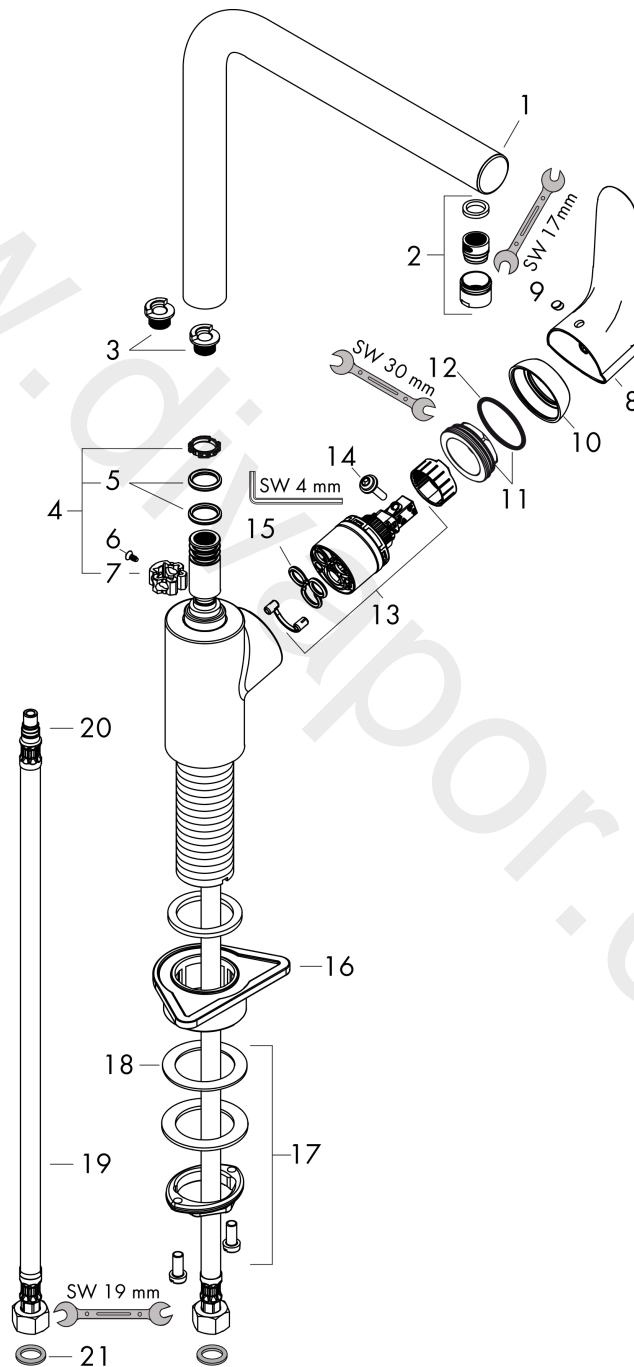

Focus M41

Single lever kitchen mixer 280, 1jet

Finish: **Chrome** Article Number: **31817000**

Flowchart

www.divapor.com

Focus M41

Single lever kitchen mixer 280, 1jet

Finish: **Chrome** Article Number: **31817000**

Exploded Drawing

Year of production: >07/13

Focus M41**Single lever kitchen mixer 280, 1jet**Finish: **Chrome** Article Number: **31817000****Spare part list**

Year of production: >07/13

Pos.	Description	Article Number	Price	PU
1	spout cpl.	98489000	£ 110,00	1
2	aerator M18x1 (15 l/min)	98490000	£ 20,50	1
3	set of locating rings (110° / 150°)	98486000	£ 16,10	1
4	sealing set	92646000	£ 20,50	1
5	O-Ring 14x2,5	98189000	£ 3,30	1
6	screw	97662000	£ 9,00	1
7	axialring	97558000	£ 3,30	1
8	handle	98460000	£ 64,00	1
9	screw cover	96338000	£ 3,30	1
10	flange	95498000	£ 9,00	1
11	nut	97209000	£ 16,10	1
12	O-Ring 32x2	98193000	£ 3,30	1
13	cartridge, assy	92730000	£ 35,00	1
14	locking screw for handle	95140000	£ 6,10	1
15	seal	95008000	£ 9,00	1
16	support	97523000	£ 6,10	1
17	fixing set (Ø 34)	95049000	£ 16,10	1
18	lever collar	97548000	£ 3,30	1
19	connection hose 900 mm M8x0,75 G3/8	98758000	£ 35,00	1
20	O-ring 7x1,5	98422000	£ 3,30	1
21	sealing set	95581000	£ 6,10	1
a	set of locating rings (60° / 80°)	92259000	£ 20,50	1