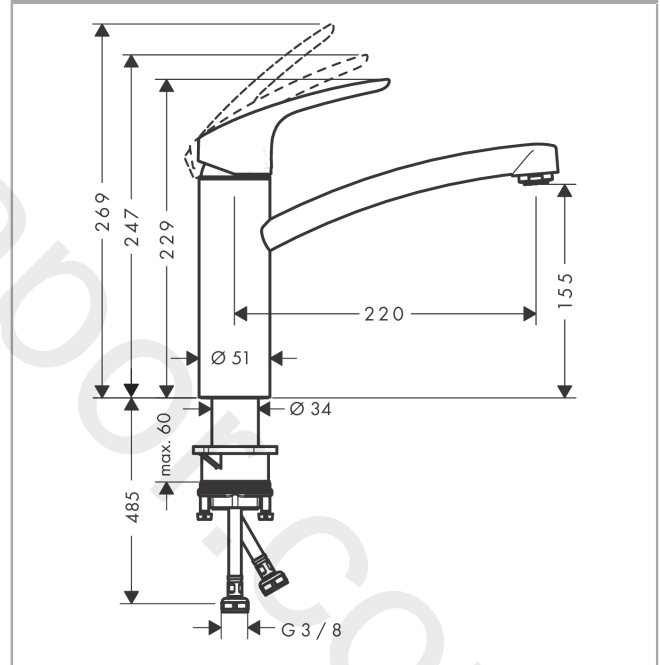

Focus M41

Single lever kitchen mixer 160, CoolStart, EcoSmart, 1jet

Finish: **Chrome** Article Number: **31816000**

Description

product features

- ComfortZone 160
- cold water in basic handle position
- swivel range 360°
- connection dimension: DN15
- maximum flow rate at 3 bar: 13,8 l/min
- ceramic cartridge with Eco handle position for a reduced flowrate by up to 50%
- connection type: G 3/8 connections
- temperature limitation adjustable
- suitable for continuous flow water heaters

Article Details

Price excl. VAT

181,67 £

Technology

Certificates / Sustainability

Product image

Scale drawing

Flowchart

Focus M41
Single lever kitchen mixer 160, CoolStart, EcoSmart, 1jet
 Finish: **Chrome** Article Number: **31816000**

Exploded Drawing

Year of production: >08/12

Focus M41**Single lever kitchen mixer 160, CoolStart, EcoSmart, 1jet**Finish: **Chrome** Article Number: **31816000****Spare part list**

Year of production: >08/12

Pos.	Description	Article Number	Price	PU
1	handle	98348000	£ 51,00	1
2	screw cover	96338000	£ 3,30	1
3	flange	97995000	£ 20,50	1
4	nut	97996000	£ 35,00	1
5	cartridge, assy	92530000	£ 25,00	1
6	locking screw for handle	95140000	£ 6,10	1
7	seal	95008000	£ 9,00	1
8	spout cpl.	98349000	£ 110,00	1
9	aerator M24x1 (20 l/min)	95602000	-	1
10	adapter for cartridge	98750000	£ 13,30	1
11	O-Ring 36x2,5	98190000	£ 3,30	1
12	sealing set	98702000	£ 9,00	1
13	O-Ring 30x2	98186000	£ 3,30	1
14	support	97523000	£ 6,10	1
15	fixing set (Ø 34)	95049000	£ 16,10	1
16	connection hose 600 mm M8x0,75 G3/8	96556000	£ 25,00	1
17	O-ring 7x1,5	98422000	£ 3,30	1