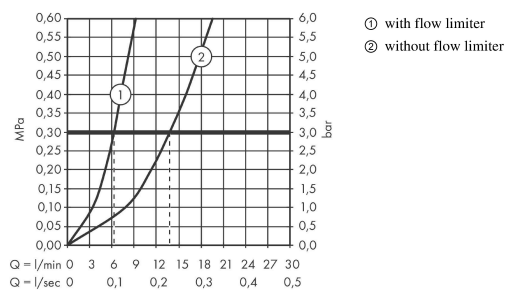

Focus M41

Single lever kitchen mixer 160, CoolStart, EcoSmart, 1jet

Finish: **Chrome** Article Number: **31816000**

Description

product features

- ComfortZone 160
- cold water in basic handle position
- swivel range 360°
- connection dimension: DN15
- maximum flow rate at 3 bar: 13,8 l/min
- ceramic cartridge with Eco handle position for a reduced flowrate by up to 50%
- connection type: G 3/8 connections
- temperature limitation adjustable
- suitable for continuous flow water heaters

Article Details

Price excl. VAT

181,67 £

Technology

Certificates / Sustainability

Product image

Scale drawing

Flowchart