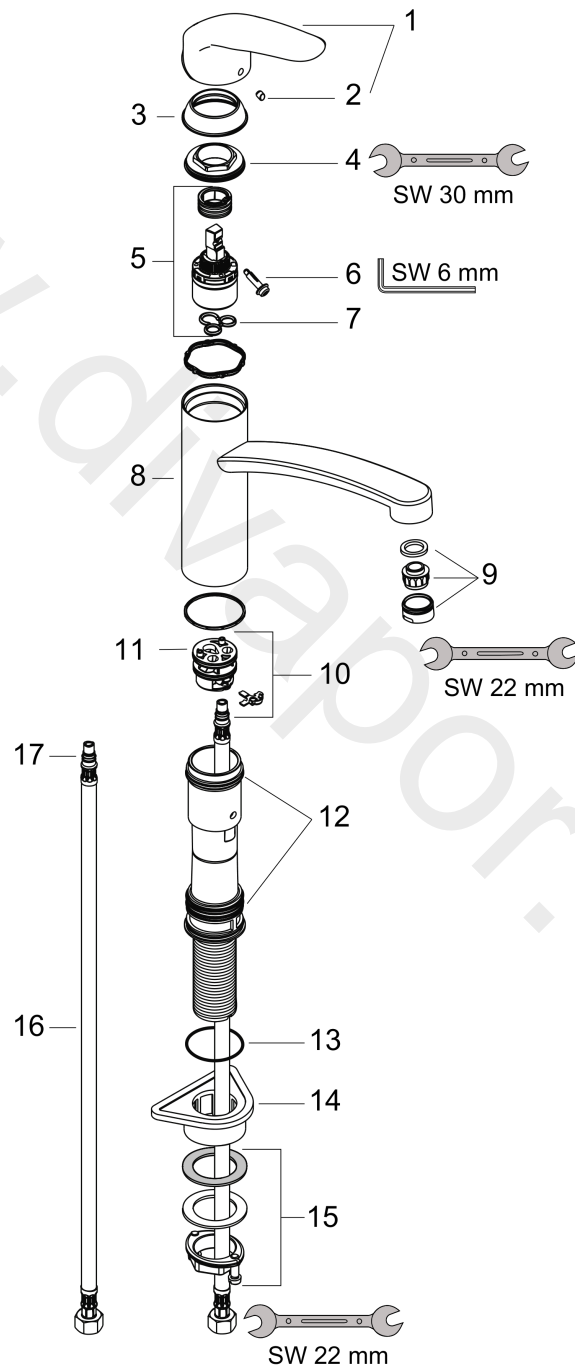

Focus M41

Single lever kitchen mixer 160, CoolStart, EcoSmart, 1jet

Finish: **Chrome** Article Number: **31816000**

Description

product features

- ComfortZone 160
- cold water in basic handle position
- swivel range 360°
- connection dimension: DN15
- maximum flow rate at 3 bar: 13,8 l/min
- ceramic cartridge with Eco handle position for a reduced flowrate by up to 50%
- connection type: G 3/8 connections
- temperature limitation adjustable
- suitable for continuous flow water heaters

Article Details

Price excl. VAT

181,67 £

Technology

Certificates / Sustainability

Product image

Scale drawing

Flowchart

Focus M41
Single lever kitchen mixer 160, CoolStart, EcoSmart, 1jet
 Finish: **Chrome** Article Number: **31816000**

Exploded Drawing

Year of production: >08/12

Focus M41**Single lever kitchen mixer 160, CoolStart, EcoSmart, 1jet**Finish: **Chrome** Article Number: **31816000****Spare part list**

Year of production: >08/12

Pos.	Description	Article Number	Price	PU
1	handle	98348000	£ 51,00	1
2	screw cover	96338000	£ 3,30	1
3	flange	97995000	£ 20,50	1
4	nut	97996000	£ 35,00	1
5	cartridge, assy	92530000	£ 25,00	1
6	locking screw for handle	95140000	£ 6,10	1
7	seal	95008000	£ 9,00	1
8	spout cpl.	98349000	£ 110,00	1
9	aerator M24x1 (20 l/min)	95602000	-	1
10	adapter for cartridge	98750000	£ 13,30	1
11	O-Ring 36x2,5	98190000	£ 3,30	1
12	sealing set	98702000	£ 9,00	1
13	O-Ring 30x2	98186000	£ 3,30	1
14	support	97523000	£ 6,10	1
15	fixing set (Ø 34)	95049000	£ 16,10	1
16	connection hose 600 mm M8x0,75 G3/8	96556000	£ 25,00	1
17	O-ring 7x1,5	98422000	£ 3,30	1