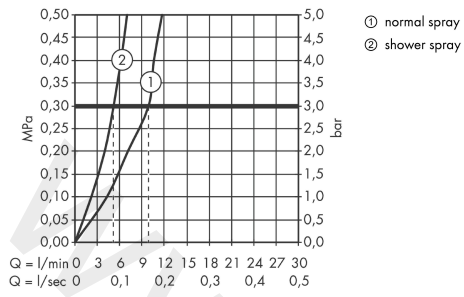

Focus M41

Single lever kitchen mixer 240, pull-out spray, 2jet

Finish: **Stainless Steel Finish** Article Number: **31815800**

Flowchart

www.divapor.com