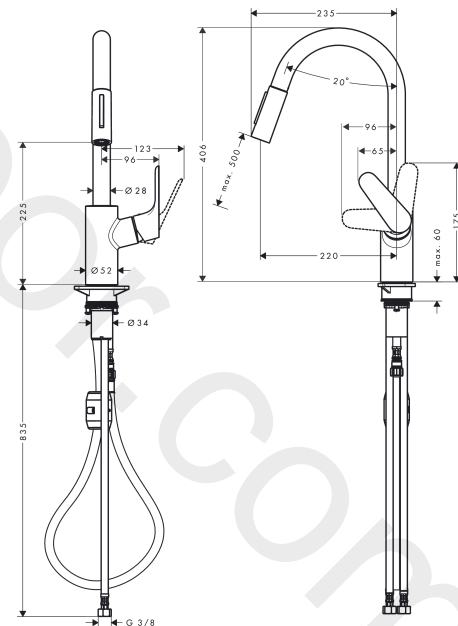

Focus M41

Single lever kitchen mixer 240, pull-out spray, 2jet

Finish: **Stainless Steel Finish** Article Number: **31815800**

Description

product features

- ComfortZone 240
- swivel range adjustable in 2 steps to 110° or 150°
- laminar spray, shower spray
- lockable shower spray, spray returns through pressing spray diverter and spray returns automatically through handle closing
- MagFit magnetic shower support
- quick connect hose
- connection dimension: DN15
- maximum flow rate at 3 bar: 10 l/min
- ceramic cartridge
- connection type: G 3/8 connections
- temperature limitation adjustable
- integrated non-return valve
- suitable for continuous flow water heaters
- extension length up to 50 cm

Article Details

Price excl. VAT

476,70 £

Technology

Design awards

Product image

Scale drawing

Focus M41

Finish: **Stainless Steel Finish** Article Number: **31815800**

Spare part list

Year of production: >08/19

Pos.	Description	Article Number	Price	PU
1	spout cpl.	95562800	£ 173,00	1
2	nut	92755000	£ 20,50	1
3	O-ring 11x2	98127000	£ 3,30	1
4	filter	97735000	£ 3,30	1
5	handspray	98459800	£ 173,00	1
6	set of non return valves DW 15	97350000	£ 20,50	1
7	O-ring 18x1,5	98231000	£ 3,30	1
8	aerator laminar M22x1 (15 l/min)	95909000	£ 51,00	1
9	O-ring 20x1	98140000	£ 3,30	1
10	service tool	95910000	£ 9,00	1
11	set of lever collars	93428000	£ 3,30	1
12	handle	98460800	£ 96,00	1
13	screw cover	96338000	£ 3,30	1
14	flange	95498800	£ 25,00	1
15	O-Ring 32x2	98193000	£ 3,30	1
16	nut	97209000	£ 16,10	1
17	cartridge, assy	92730000	£ 35,00	1
18	locking screw for handle	95140000	£ 6,10	1
19	seal	95008000	£ 9,00	1
20	support	97523000	£ 6,10	1
21	fixing set (special)	93253000	£ 20,50	1
22	weight	92500000	£ 43,00	1
23	hose 1,50 m	95507000	£ 79,00	1
24	connection hose 600 mm M10x1	95561000	£ 25,00	1
25	O-ring 8x1,75	97827000	£ 3,30	1
26	connection hose 900 mm M8x0,75 G3/8	96316000	£ 43,00	1
27	O-ring 7x1,5	98422000	£ 3,30	1