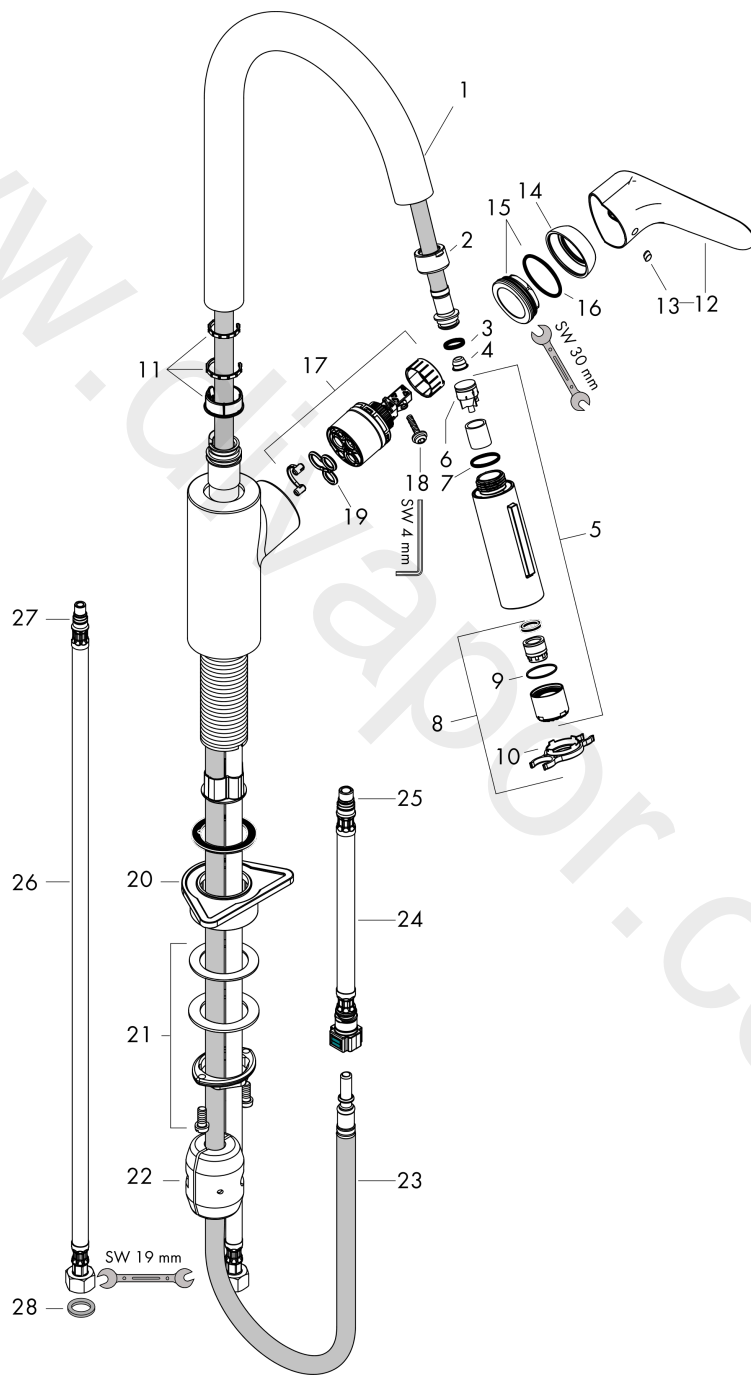

**Focus M41**

**Single lever kitchen mixer 240, pull-out spray, 2jet**

Surfaces: Article Number: **31815800**

**Exploded Drawing**

Year of production: **07/13 - 07/19**

**Focus M41****Single lever kitchen mixer 240, pull-out spray, 2jet**Surfaces: Article Number: **31815800****Spare part list**Year of production: **07/13 - 07/19**

Pos.	Description	Article Number	Price	PU
1	spout cpl.	95562800	£ 173,00	1
2	nut	92755000	£ 20,50	1
3	O-ring 11x2	98127000	£ 3,30	1
4	filter	97735000	£ 3,30	1
5	handspray	98459800	£ 173,00	1
6	set of non return valves DW 15	97350000	£ 20,50	1
7	O-ring 18x1,5	98231000	£ 3,30	1
8	aerator laminar M22x1 (15 l/min)	95909000	£ 51,00	1
9	O-ring 20x1	98140000	£ 3,30	1
10	service tool	95910000	£ 9,00	1
11	set of lever collars	98365000	£ 9,00	1
12	handle	98460800	£ 96,00	1
13	screw cover	96338000	£ 3,30	1
14	flange	95498800	£ 25,00	1
15	nut	97209000	£ 16,10	1
16	O-Ring 32x2	98193000	£ 3,30	1
17	cartridge, assy	92730000	£ 35,00	1
18	locking screw for handle	95140000	£ 6,10	1
19	seal	95008000	£ 9,00	1
20	support	97523000	£ 6,10	1
21	fixing set (Ø 34)	95049000	£ 16,10	1
22	weight	92500000	£ 43,00	1
23	hose 1,50 m	95507000	£ 79,00	1
24	connection hose 600 mm M10x1	95561000	£ 25,00	1
25	O-ring 8x1,75	97827000	£ 3,30	1
26	connection hose 900 mm M8x0,75 G3/8	96316000	£ 43,00	1
27	O-ring 7x1,5	98422000	£ 3,30	1
28	sealing set	95581000	£ 6,10	1