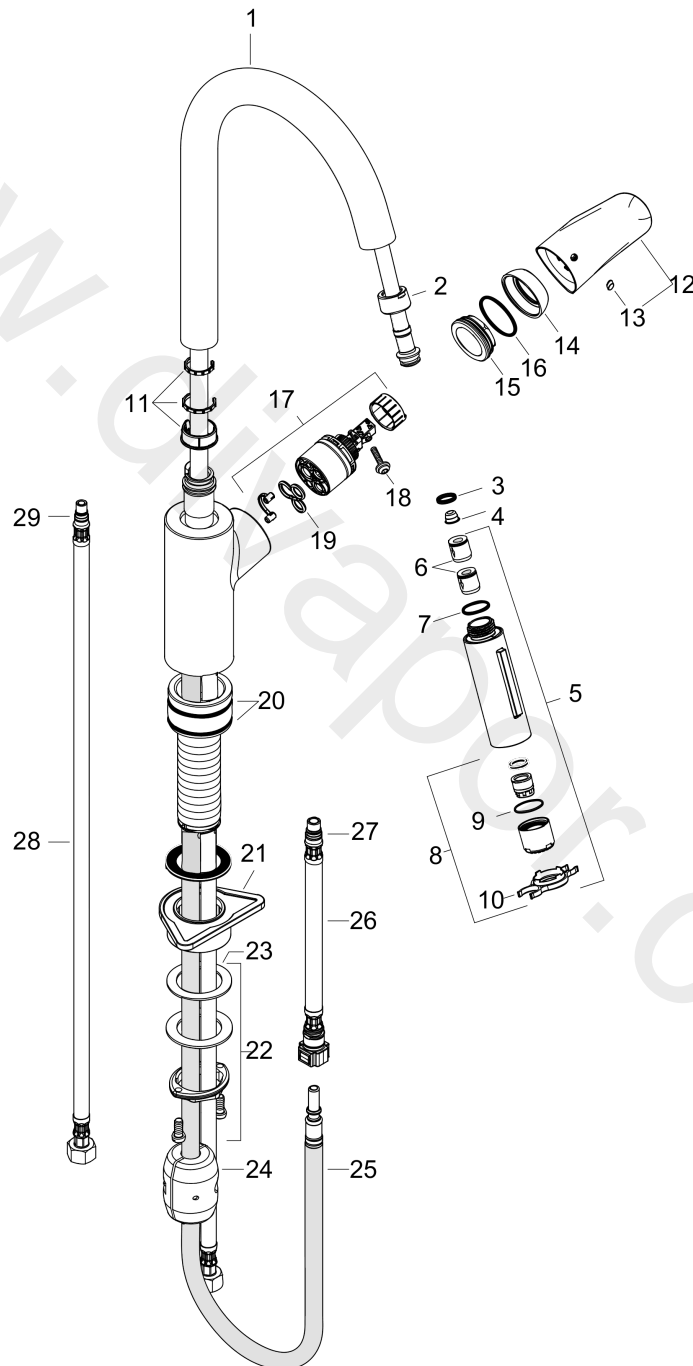

#### product features

- swivel range 150°
- laminar spray, shower spray
- lockable shower spray, spray returns through pressing spray diverter
- MagFit magnetic shower support
- quick connect hose
- connection dimension: DN15
- maximum flow rate at 3 bar: 7 l/min
- ceramic cartridge
- connection type: G 1/2 connections
- temperature limitation adjustable
- integrated non-return valve
- suitable for continuous flow water heaters
- extension length up to 50 cm

### Scale drawing

**Decor**

**Single lever kitchen mixer 240, 7 l/min, pull-out spray, 2jet**

Finish: **Matt Black** Article Number: **31815673**

**Flowchart**

www.divapor.com

**Decor**  
**Single lever kitchen mixer 240, 7 l/min, pull-out spray, 2jet**  
 Finish: **Matt Black** Article Number: **31815673**

## Decor

Single lever kitchen mixer 240, 7 l/min, pull-out spray, 2jet

Finish: **Matt Black** Article Number: **31815673**

## Spare part list

Year of production: >03/20

Pos.	Description	Article Number	Price	PU
1	spout cpl.	95562670	£ 202,00	1
2	nut	92755000	£ 20,50	1
3	O-ring 11x2	98127000	£ 3,30	1
4	filter	97735000	£ 3,30	1
5	handspray	98459673	-	1
6	non return valve	95332000	£ 9,00	1
7	O-ring 18x1,5	98231000	£ 3,30	1
8	aerator laminar M22x1 (15 l/min)	95909000	£ 51,00	1
9	O-ring 20x1	98140000	£ 3,30	1
10	service tool	95910000	£ 9,00	1
11	set of lever collars	98365000	£ 9,00	1
12	handle	98356670	-	1
13	screw cover	96338000	£ 3,30	1
14	flange	95498670	£ 13,50	1
15	nut	97209000	£ 16,10	1
16	O-Ring 32x2	98193000	£ 3,30	1
17	cartridge, assy	92730000	£ 35,00	1
18	locking screw for handle	95140000	£ 6,10	1
19	seal	95008000	£ 9,00	1
20	O-ring 41x2	98212000	£ 3,30	1
21	support	97523000	£ 6,10	1
22	fixing set (Ø 34)	95049000	£ 16,10	1
23	lever collar	97548000	£ 3,30	1
24	weight	98551000	£ 20,50	1
25	hose 1,50 m	95507000	£ 79,00	1
26	connection hose 600 mm M10x1	95561000	£ 25,00	1
27	O-ring 8x1,75	97827000	£ 3,30	1
28	connection hose 900 mm M8x0,75 G3/8	96316000	£ 43,00	1
29	O-ring 7x1,5	98422000	£ 3,30	1