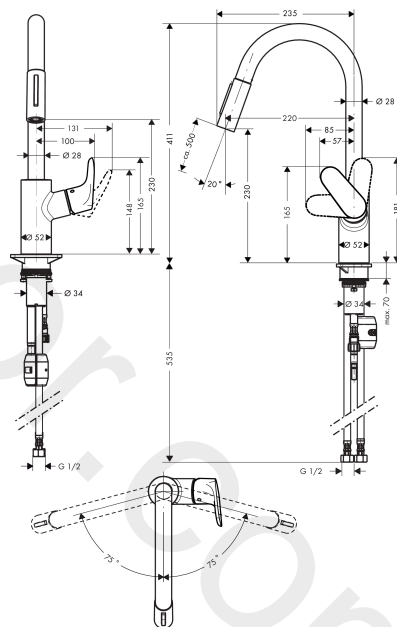

## Decor

Single lever kitchen mixer 240, 7 l/min, pull-out spray, 2jet

Finish: **Matt Black** Article Number: **31815673**

#### product features

- swivel range 150°
- laminar spray, shower spray
- lockable shower spray, spray returns through pressing spray diverter
- MagFit magnetic shower support
- quick connect hose
- connection dimension: DN15
- maximum flow rate at 3 bar: 7 l/min
- ceramic cartridge
- connection type: G 1/2 connections
- temperature limitation adjustable
- integrated non-return valve
- suitable for continuous flow water heaters
- extension length up to 50 cm

### Scale drawing

**Decor**

**Single lever kitchen mixer 240, 7 l/min, pull-out spray, 2jet**

Finish: **Matt Black** Article Number: **31815673**

**Flowchart**

www.divapor.com

**Decor**  
**Single lever kitchen mixer 240, 7 l/min, pull-out spray, 2jet**  
 Finish: **Matt Black** Article Number: **31815673**

## Spare part list

Year of production: >03/20

Pos.	Description	Article Number	Price	PU
1	spout cpl.	95562670	£ 202,00	1
2	nut	92755000	£ 20,50	1
3	O-ring 11x2	98127000	£ 3,30	1
4	filter	97735000	£ 3,30	1
5	handspray	98459673	-	1
6	non return valve	95332000	£ 9,00	1
7	O-ring 18x1,5	98231000	£ 3,30	1
8	aerator laminar M22x1 (15 l/min)	95909000	£ 51,00	1
9	O-ring 20x1	98140000	£ 3,30	1
10	service tool	95910000	£ 9,00	1
11	set of lever collars	98365000	£ 9,00	1
12	handle	98356670	-	1
13	screw cover	96338000	£ 3,30	1
14	flange	95498670	£ 13,50	1
15	nut	97209000	£ 16,10	1
16	O-Ring 32x2	98193000	£ 3,30	1
17	cartridge, assy	92730000	£ 35,00	1
18	locking screw for handle	95140000	£ 6,10	1
19	seal	95008000	£ 9,00	1
20	O-ring 41x2	98212000	£ 3,30	1
21	support	97523000	£ 6,10	1
22	fixing set (Ø 34)	95049000	£ 16,10	1
23	lever collar	97548000	£ 3,30	1
24	weight	98551000	£ 20,50	1
25	hose 1,50 m	95507000	£ 79,00	1
26	connection hose 600 mm M10x1	95561000	£ 25,00	1
27	O-ring 8x1,75	97827000	£ 3,30	1
28	connection hose 900 mm M8x0,75 G3/8	96316000	£ 43,00	1
29	O-ring 7x1,5	98422000	£ 3,30	1