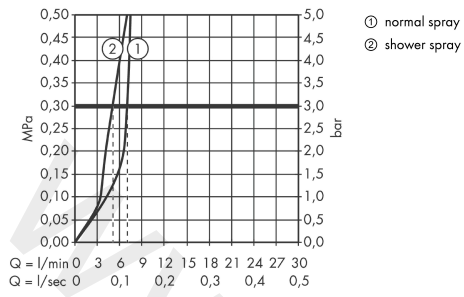

### Scale drawing

**Decor**

**Single lever kitchen mixer 240, 7 l/min, pull-out spray, 2jet**

Finish: **Matt Black** Article Number: **31815673**

**Flowchart**

www.divapor.com

**Decor**  
**Single lever kitchen mixer 240, 7 l/min, pull-out spray, 2jet**  
 Finish: **Matt Black** Article Number: **31815673**