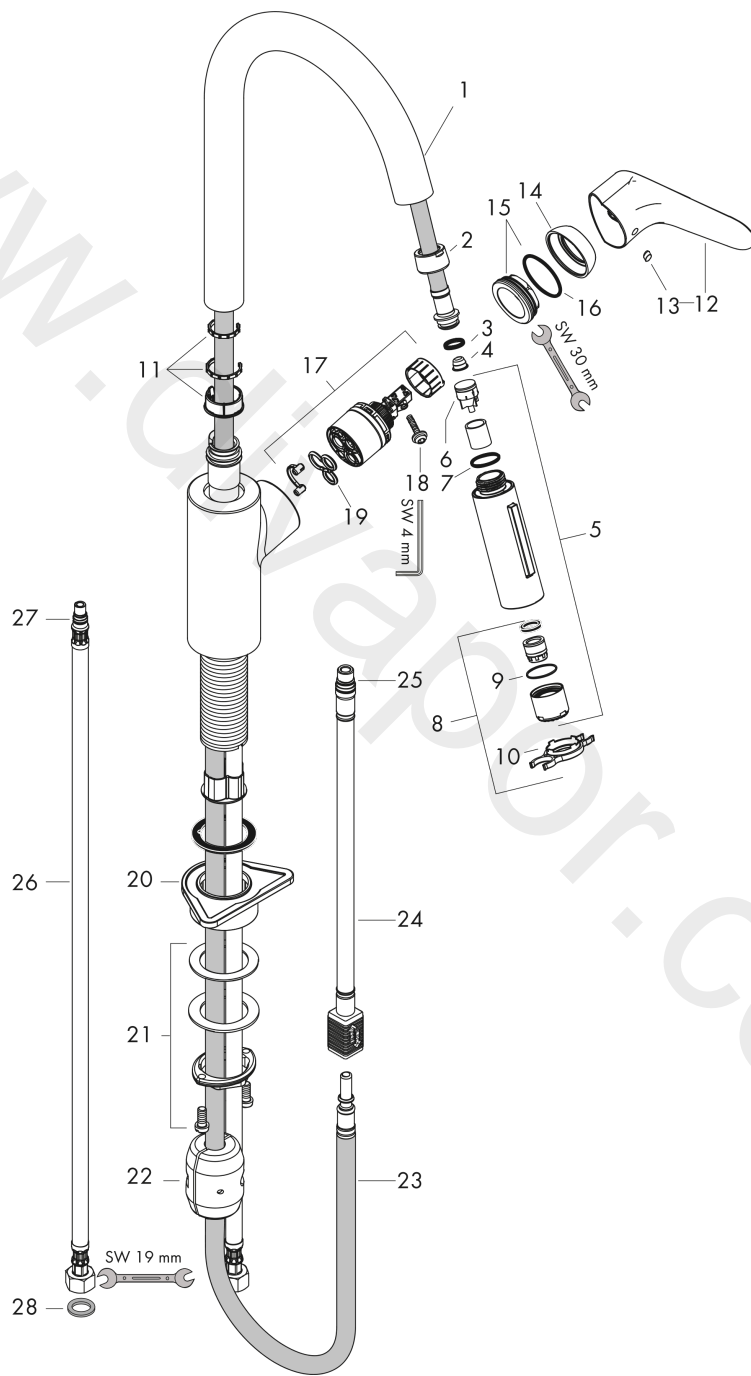

Focus M41

Single lever kitchen mixer 240, pull-out spray, 2jet

Finish: **Matt Black** Article Number: **31815670**

Flowchart

www.divapor.com

Focus M41

Single lever kitchen mixer 240, pull-out spray, 2jet

Finish: **Matt Black** Article Number: **31815670**

Exploded Drawing

Year of production: >07/19

Focus M41**Single lever kitchen mixer 240, pull-out spray, 2jet**Finish: **Matt Black** Article Number: **31815670****Spare part list**

Year of production: >07/19

Pos.	Description	Article Number	Price	PU
1	spout cpl.	95562670	£ 202,00	1
2	nut	92755000	£ 20,50	1
3	O-ring 11x2	98127000	£ 3,30	1
4	filter	97735000	£ 3,30	1
5	handspray	98459670	£ 163,00	1
6	set of non return valves DW 15	97350000	£ 20,50	1
7	O-ring 18x1,5	98231000	£ 3,30	1
8	aerator laminar M22x1 (15 l/min)	95909000	£ 51,00	1
9	O-ring 20x1	98140000	£ 3,30	1
10	service tool	95910000	£ 9,00	1
11	set of lever collars	98365000	£ 9,00	1
12	handle	98460670	£ 96,00	1
13	screw cover	96338000	£ 3,30	1
14	flange	95498670	£ 13,50	1
15	nut	97209000	£ 16,10	1
16	O-Ring 32x2	98193000	£ 3,30	1
17	cartridge, assy	92730000	£ 35,00	1
18	locking screw for handle	95140000	£ 6,10	1
19	seal	95008000	£ 9,00	1
20	support	97523000	£ 6,10	1
21	fixing set (special)	93253000	£ 20,50	1
22	weight	92500000	£ 43,00	1
23	hose 1,50 m	95507000	£ 79,00	1
24	connection hose 600 mm M10x1	95561000	£ 25,00	1
25	O-ring 8x1,75	97827000	£ 3,30	1
26	connection hose 900 mm M8x0,75 G3/8	96316000	£ 43,00	1
27	O-ring 7x1,5	98422000	£ 3,30	1
28	sealing set	95581000	£ 6,10	1