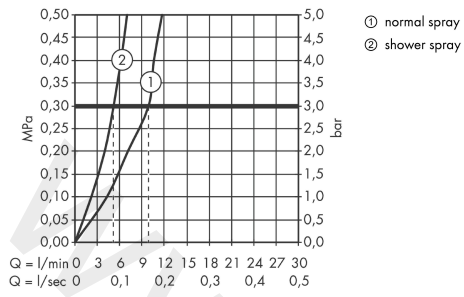

Focus M41

Single lever kitchen mixer 240, pull-out spray, 2jet

Finish: **Matt Black** Article Number: **31815670**

Flowchart

www.divapor.com

Focus M41

Single lever kitchen mixer 240, pull-out spray, 2jet

Finish: **Matt Black** Article Number: **31815670**

Exploded Drawing

Year of production: >07/19

Focus M41**Single lever kitchen mixer 240, pull-out spray, 2jet**Finish: **Matt Black** Article Number: **31815670****Spare part list**

Year of production: >07/19