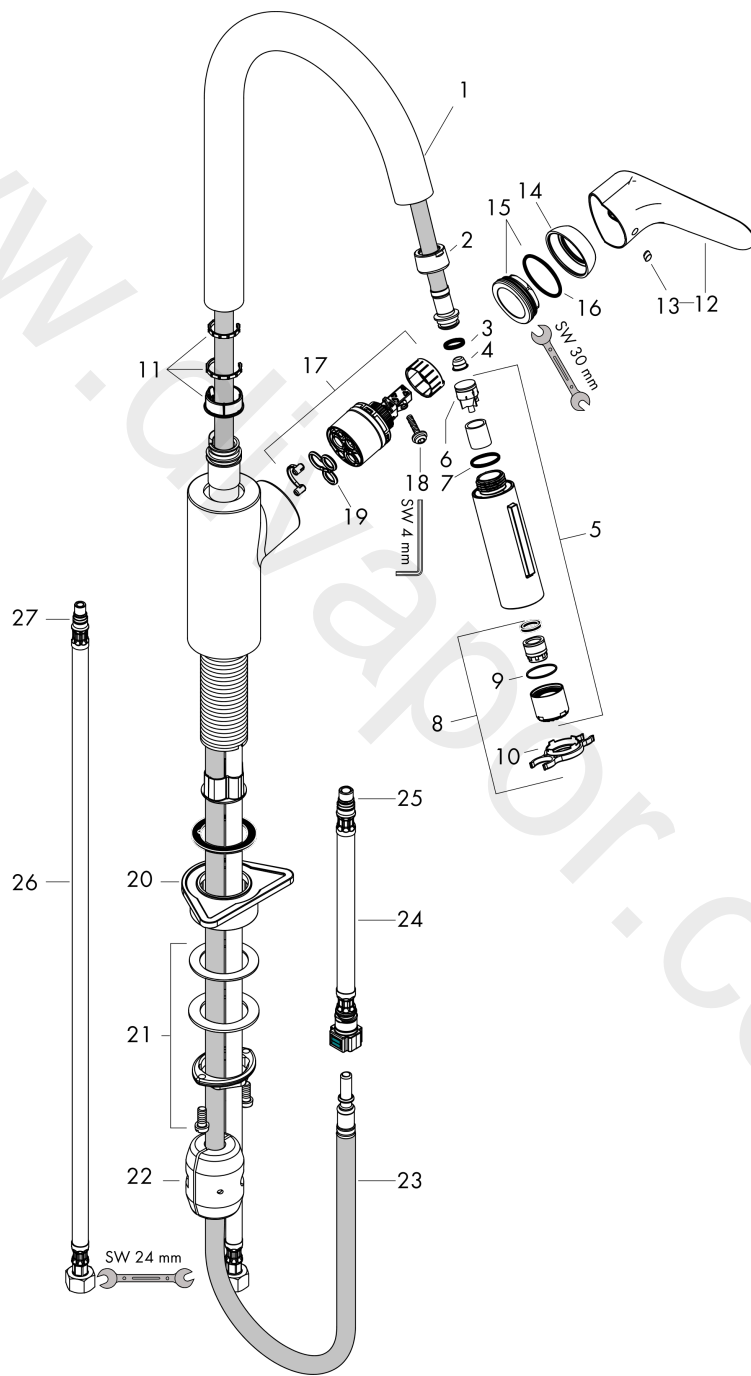

Focus M41
Single lever kitchen mixer 240, pull-out spray, 2jet
Finish: **Chrome** Article Number: **31815007**

Exploded Drawing

Year of production: >08/19

Focus M41

Single lever kitchen mixer 240, pull-out spray, 2jet

Finish: **Chrome** Article Number: **31815007**

Spare part list

Year of production: >08/19

Pos.	Description	Article Number	Price	PU
1	spout cpl.	95562000	£ 137,00	1
2	nut	92755000	£ 20,50	1
3	O-ring 11x2	98127000	£ 3,30	1
4	filter	97735000	£ 3,30	1
5	handspray	98459000	£ 110,00	1
6	set of non return valves DW 15	97350000	£ 20,50	1
7	O-ring 18x1,5	98231000	£ 3,30	1
8	aerator laminar M22x1 (15 l/min)	95909000	£ 51,00	1
9	O-ring 20x1	98140000	£ 3,30	1
10	service tool	95910000	£ 9,00	1
11	set of lever collars	98365000	£ 9,00	1
12	handle	98460000	£ 64,00	1
13	screw cover	96338000	£ 3,30	1
14	flange	95498000	£ 9,00	1
15	nut	97209000	£ 16,10	1
16	O-Ring 32x2	98193000	£ 3,30	1
17	cartridge, assy	92730000	£ 35,00	1
18	locking screw for handle	95140000	£ 6,10	1
19	seal	95008000	£ 9,00	1
20	support	97523000	£ 6,10	1
21	fixing set (special)	93253000	£ 20,50	1
22	weight	98551000	£ 20,50	1
23	hose 1,50 m	95507000	£ 79,00	1
24	connection hose 600 mm M10x1	95561000	£ 25,00	1
25	O-ring 8x1,75	97827000	£ 3,30	1
26	connection hose 900 mm M8x0,75 G½	97489000	£ 35,00	1
27	O-ring 7x1,5	98422000	£ 3,30	1