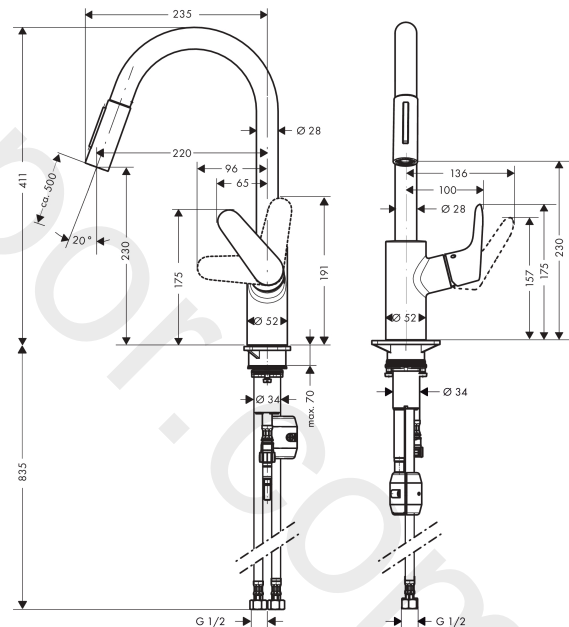

Scale drawing