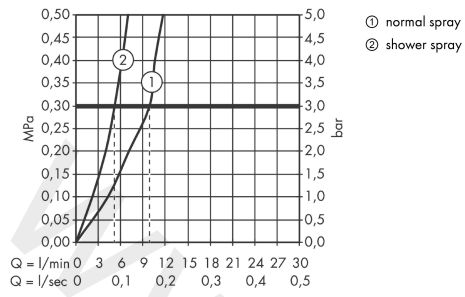

Focus M41

Single lever kitchen mixer 240, pull-out spray, 2jet

Finish: **Chrome** Article Number: **31815007**

Description

product features

- ComfortZone 240
- swivel range adjustable in 2 steps to 110° or 150°
- normal spray, shower spray
- lockable shower spray, spray returns through pressing spray diverter
- MagFit magnetic shower support
- quick connect hose
- connection dimension: DN15
- maximum flow rate at 3 bar: 9,5 l/min
- ceramic cartridge
- connection type: G 1/2
- temperature limitation adjustable
- integrated non-return valve
- suitable for continuous flow water heaters
- extension length up to 50 cm

Technology

Certificates / Sustainability

Product image

Scale drawing

Focus M41

Single lever kitchen mixer 240, pull-out spray, 2jet

Finish: **Chrome** Article Number: **31815007**

Flowchart