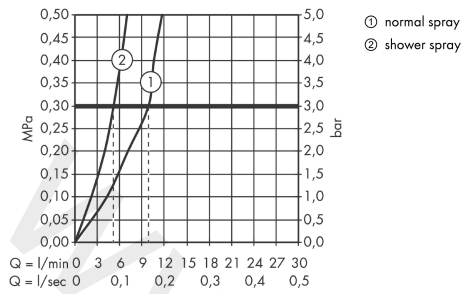

Focus M41

Single lever kitchen mixer 240, pull-out spray, 2jet

Finish: **Chrome** Article Number: **31815000**

Flowchart

www.divapor.com

Focus M41
Single lever kitchen mixer 240, pull-out spray, 2jet
 Finish: **Chrome** Article Number: **31815000**

Exploded Drawing

Year of production: >08/19

Focus M41

Single lever kitchen mixer 240, pull-out spray, 2jet

Finish: **Chrome** Article Number: **31815000**

Spare part list

Year of production: >08/19

Pos.	Description	Article Number	Price	PU
1	spout cpl.	95562000	£ 137,00	1
2	nut	92755000	£ 20,50	1
3	O-ring 11x2	98127000	£ 3,30	1
4	filter	97735000	£ 3,30	1
5	handspray	98459000	£ 110,00	1
6	set of non return valves DW 15	97350000	£ 20,50	1
7	O-ring 18x1,5	98231000	£ 3,30	1
8	aerator laminar M22x1 (15 l/min)	95909000	£ 51,00	1
9	O-ring 20x1	98140000	£ 3,30	1
10	service tool	95910000	£ 9,00	1
11	set of lever collars	93428000	£ 3,30	1
12	O-ring 21x2,5	98211000	£ 3,30	1
13	handle	98460000	£ 64,00	1
14	screw cover	96338000	£ 3,30	1
15	flange	95498000	£ 9,00	1
16	nut	97209000	£ 16,10	1
17	O-Ring 32x2	98193000	£ 3,30	1
18	cartridge, assy	92730000	£ 35,00	1
19	locking screw for handle	95140000	£ 6,10	1
20	seal	95008000	£ 9,00	1
21	support	97523000	£ 6,10	1
22	fixing set (special)	93253000	£ 20,50	1
23	weight	92500000	£ 43,00	1
24	hose 1,50 m	95507000	£ 79,00	1
25	connection hose 600 mm M10x1	95561000	£ 25,00	1
26	O-ring 8x1,75	97827000	£ 3,30	1
27	connection hose 900 mm M8x0,75 G3/8	96316000	£ 43,00	1
28	O-ring 7x1,5	98422000	£ 3,30	1
29	sealing set	95581000	£ 6,10	1