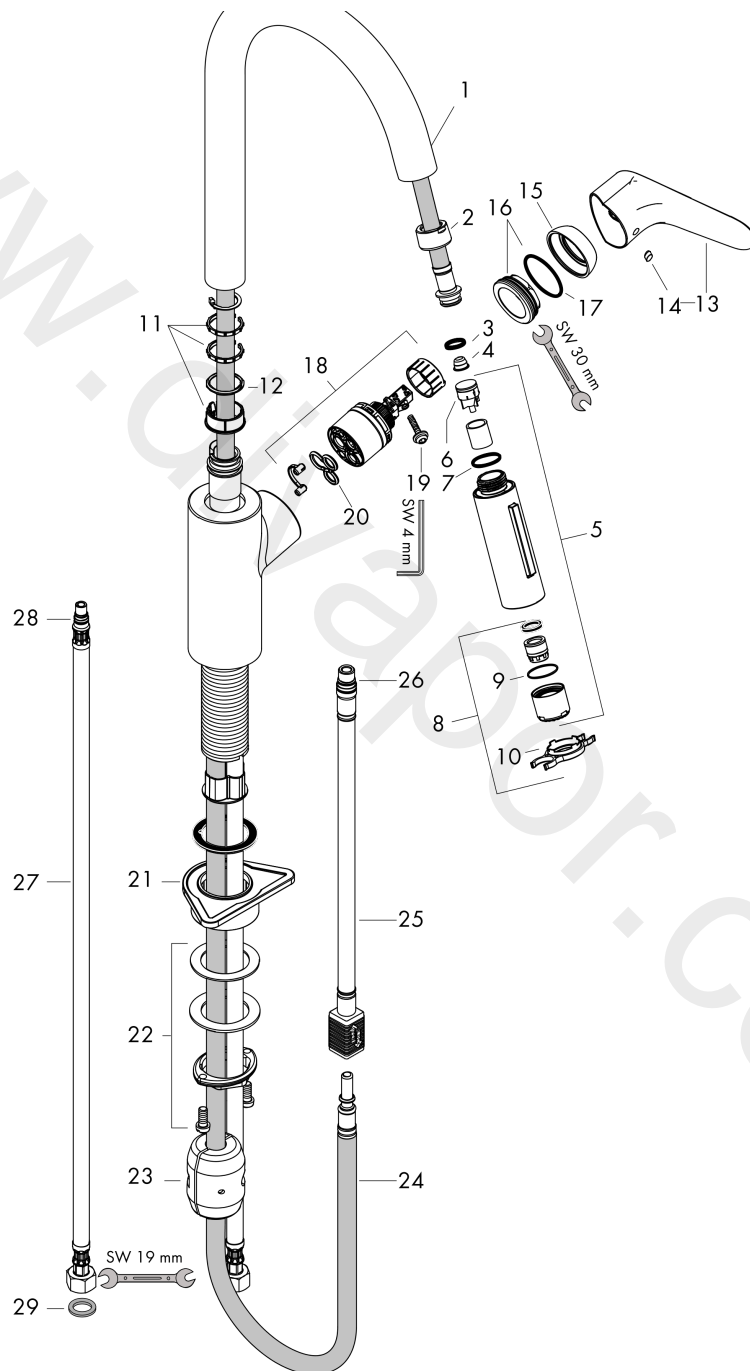

Focus M41

Single lever kitchen mixer 240, pull-out spray, 2jet

Finish: **Chrome** Article Number: **31815000**

Flowchart

www.divapor.com

Focus M41
Single lever kitchen mixer 240, pull-out spray, 2jet
 Finish: **Chrome** Article Number: **31815000**

Exploded Drawing

Year of production: >08/19

Focus M41

Single lever kitchen mixer 240, pull-out spray, 2jet

Finish: **Chrome** Article Number: **31815000**

Spare part list

Year of production: >08/19

Pos.	Description	Article Number	Price	PU
1	spout cpl.	95562000	£ 137,00	1
2	nut	92755000	£ 20,50	1
3	O-ring 11x2	98127000	£ 3,30	1
4	filter	97735000	£ 3,30	1
5	handspray	98459000	£ 110,00	1
6	set of non return valves DW 15	97350000	£ 20,50	1
7	O-ring 18x1,5	98231000	£ 3,30	1
8	aerator laminar M22x1 (15 l/min)	95909000	£ 51,00	1
9	O-ring 20x1	98140000	£ 3,30	1
10	service tool	95910000	£ 9,00	1
11	set of lever collars	93428000	£ 3,30	1
12	O-ring 21x2,5	98211000	£ 3,30	1
13	handle	98460000	£ 64,00	1
14	screw cover	96338000	£ 3,30	1
15	flange	95498000	£ 9,00	1
16	nut	97209000	£ 16,10	1
17	O-Ring 32x2	98193000	£ 3,30	1
18	cartridge, assy	92730000	£ 35,00	1
19	locking screw for handle	95140000	£ 6,10	1
20	seal	95008000	£ 9,00	1
21	support	97523000	£ 6,10	1
22	fixing set (special)	93253000	£ 20,50	1
23	weight	92500000	£ 43,00	1
24	hose 1,50 m	95507000	£ 79,00	1
25	connection hose 600 mm M10x1	95561000	£ 25,00	1
26	O-ring 8x1,75	97827000	£ 3,30	1
27	connection hose 900 mm M8x0,75 G3/8	96316000	£ 43,00	1
28	O-ring 7x1,5	98422000	£ 3,30	1
29	sealing set	95581000	£ 6,10	1