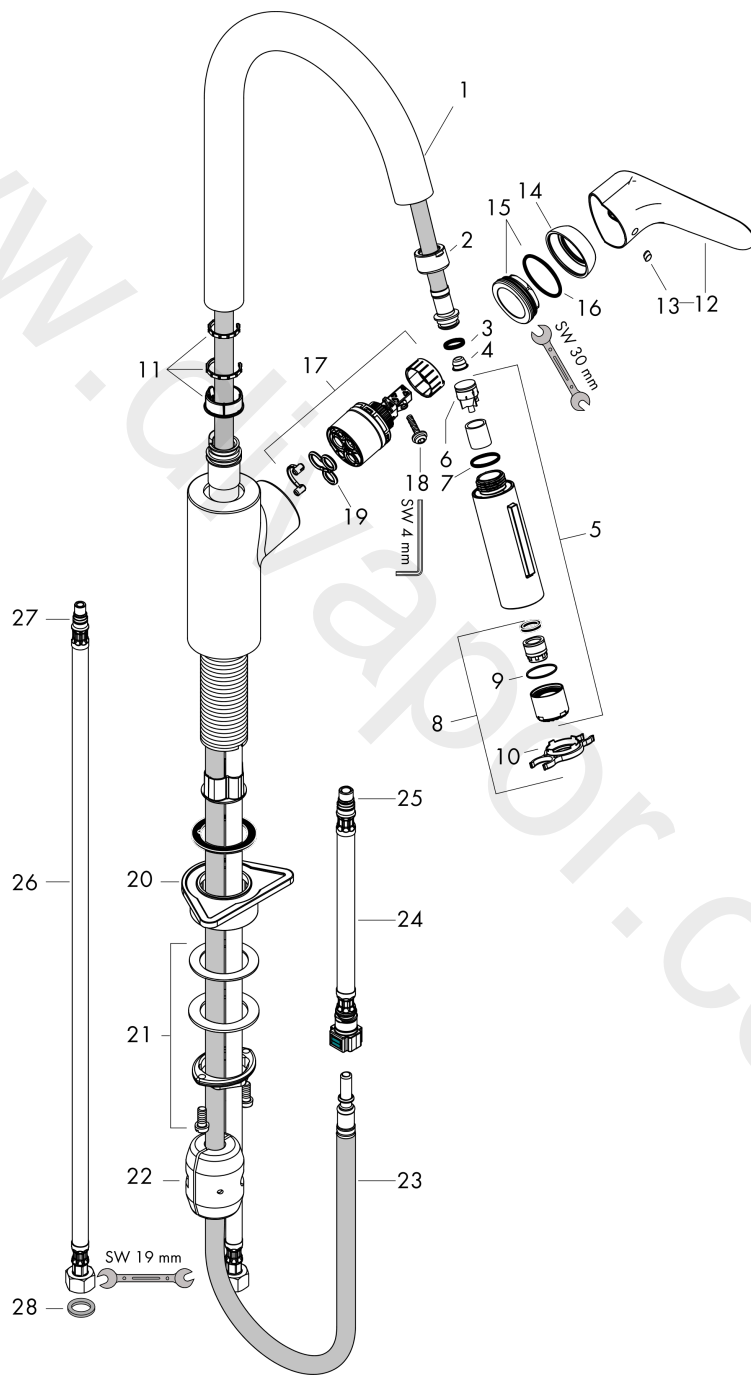

Focus M41

Single lever kitchen mixer 240, pull-out spray, 2jet

Surfaces: Article Number: **31815000**

Exploded Drawing

Year of production: **07/13 - 10/18**

Focus M41**Single lever kitchen mixer 240, pull-out spray, 2jet**Surfaces: Article Number: **31815000****Spare part list**Year of production: **07/13 - 10/18**

Pos.	Description	Article Number	Price	PU
1	spout cpl.	95562000	£ 137,00	1
2	nut	92755000	£ 20,50	1
3	O-ring 11x2	98127000	£ 3,30	1
4	filter	97735000	£ 3,30	1
5	handspray	98459000	£ 110,00	1
6	set of non return valves DW 15	97350000	£ 20,50	1
7	O-ring 18x1,5	98231000	£ 3,30	1
8	aerator laminar M22x1 (15 l/min)	95909000	£ 51,00	1
9	O-ring 20x1	98140000	£ 3,30	1
10	service tool	95910000	£ 9,00	1
11	set of lever collars	98365000	£ 9,00	1
12	handle	98460000	£ 64,00	1
13	screw cover	96338000	£ 3,30	1
14	flange	95498000	£ 9,00	1
15	nut	97209000	£ 16,10	1
16	O-Ring 32x2	98193000	£ 3,30	1
17	cartridge, assy	92730000	£ 35,00	1
18	locking screw for handle	95140000	£ 6,10	1
19	seal	95008000	£ 9,00	1
20	support	97523000	£ 6,10	1
21	fixing set (Ø 34)	95049000	£ 16,10	1
22	weight	92500000	£ 43,00	1
23	hose 1,50 m	95507000	£ 79,00	1
24	connection hose 600 mm M10x1	95561000	£ 25,00	1
25	O-ring 8x1,75	97827000	£ 3,30	1
26	connection hose 900 mm M8x0,75 G3/8	96316000	£ 43,00	1
27	O-ring 7x1,5	98422000	£ 3,30	1
28	sealing set	95581000	£ 6,10	1