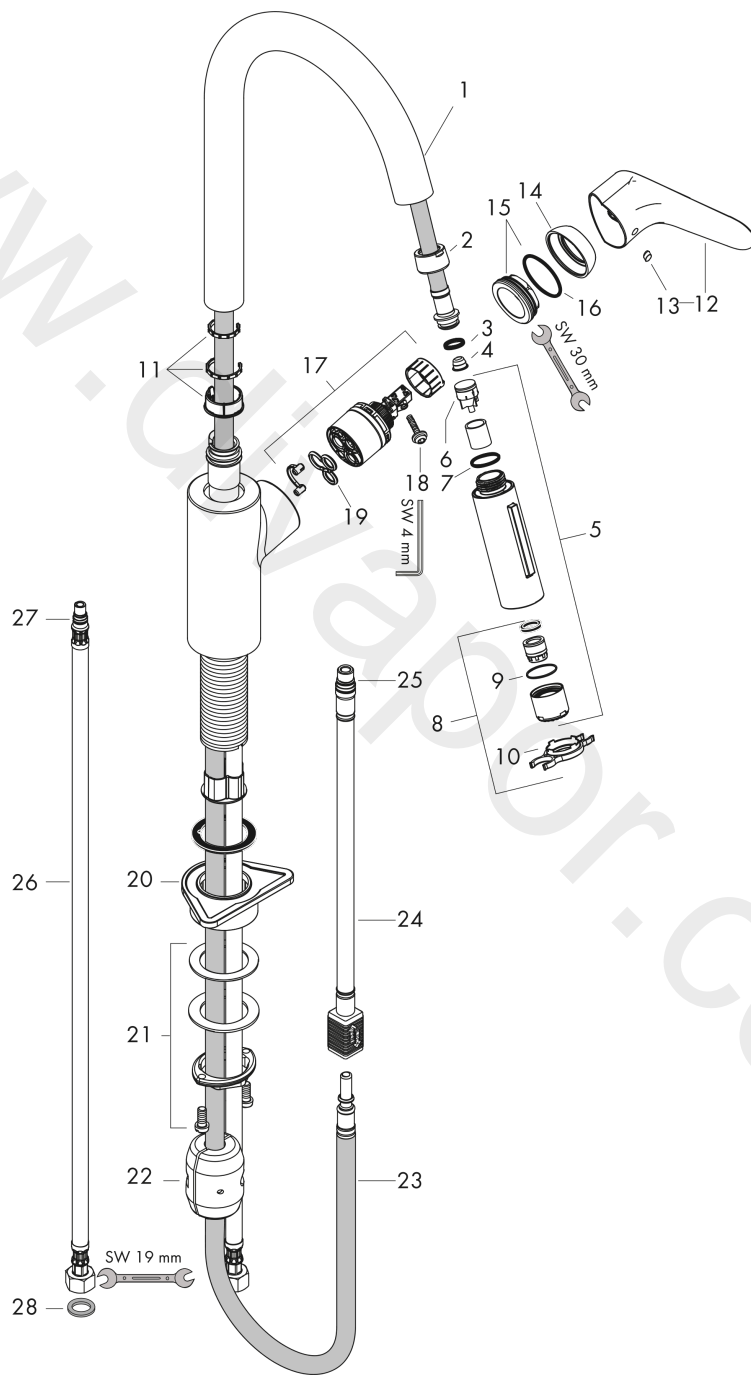

Focus M41

Single lever kitchen mixer 240, pull-out spray, 2jet

Surfaces: Article Number: **31815000**

Exploded Drawing

Year of production: **11/18 - 07/19**

Focus M41**Single lever kitchen mixer 240, pull-out spray, 2jet**Surfaces: Article Number: **31815000****Spare part list**Year of production: **11/18 - 07/19**

Pos.	Description	Article Number	Price	PU
1	spout cpl.	95562000	£ 137,00	1
2	nut	92755000	£ 20,50	1
3	O-ring 11x2	98127000	£ 3,30	1
4	filter	97735000	£ 3,30	1
5	handspray	98459000	£ 110,00	1
6	set of non return valves DW 15	97350000	£ 20,50	1
7	O-ring 18x1,5	98231000	£ 3,30	1
8	aerator laminar M22x1 (15 l/min)	95909000	£ 51,00	1
9	O-ring 20x1	98140000	£ 3,30	1
10	service tool	95910000	£ 9,00	1
11	set of lever collars	98365000	£ 9,00	1
12	handle	98460000	£ 64,00	1
13	screw cover	96338000	£ 3,30	1
14	flange	95498000	£ 9,00	1
15	nut	97209000	£ 16,10	1
16	O-Ring 32x2	98193000	£ 3,30	1
17	cartridge, assy	92730000	£ 35,00	1
18	locking screw for handle	95140000	£ 6,10	1
19	seal	95008000	£ 9,00	1
20	support	97523000	£ 6,10	1
21	fixing set (Ø 34)	95049000	£ 16,10	1
22	weight	92500000	£ 43,00	1
23	hose 1,50 m	95507000	£ 79,00	1
24	connection hose 600 mm M10x1	95561000	£ 25,00	1
25	O-ring 8x1,75	97827000	£ 3,30	1
26	connection hose 900 mm M8x0,75 G3/8	96316000	£ 43,00	1
27	O-ring 7x1,5	98422000	£ 3,30	1
28	sealing set	95581000	£ 6,10	1