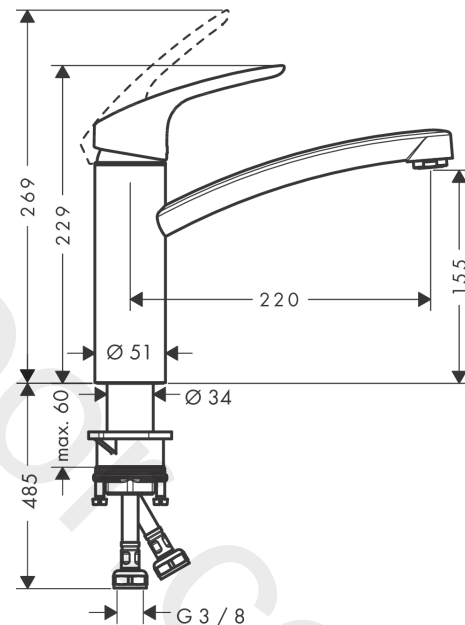

Focus M41

Single lever kitchen mixer 160, 1jet

Finish: **Stainless Steel Finish** Article Number: **31806800**

Description

product features

- ComfortZone 160
- swivel range 360°
- normal spray
- connection dimension: DN15
- maximum flow rate at 3 bar: 12 l/min
- ceramic cartridge
- connection type: G 3/8 connections
- temperature limitation adjustable
- suitable for continuous flow water heaters
- WRAS 2310057
- WRAS 2310057 - WRAS approval letter 2310057

Article Details

Price excl. VAT

209,10 £

Technology

Product image

Scale drawing

Flowchart

Focus M41

Single lever kitchen mixer 160, 1jet

Finish: **Stainless Steel Finish** Article Number: **31806800**

Exploded Drawing

Year of production: >04/17

Focus M41

Single lever kitchen mixer 160, 1jet

Finish: **Stainless Steel Finish** Article Number: **31806800**

Spare part list

Year of production: >04/17

Pos.	Description	Article Number	Price	PU
1	handle	95543800	£ 51,00	1
2	screw cover	96338000	£ 3,30	1
3	flange	97995800	£ 35,00	1
4	nut	97996000	£ 35,00	1
5	O-Ring 30x2	98186000	£ 3,30	1
6	cartridge, assy	92730000	£ 35,00	1
7	locking screw for handle	96059000	£ 9,00	1
8	seal	95008XXX	> £ 9,00	-
9	spout cpl.	98349800	£ 173,00	1
10	aerator M24x1 (15 l/min)	13913800	£ 25,00	1
11	adapter for cartridge	98750000	£ 13,30	1
12	O-Ring 36x2,5	98190000	£ 3,30	1
13	sealing set	98702000	£ 9,00	1
14	O-ring 41x2	98212000	£ 3,30	1
15	support	97523000	£ 6,10	1
16	fixing set (Ø 34)	95049000	£ 16,10	1
17	lever collar	97548000	£ 3,30	1
18	connection hose 600 mm M8x0,75 G3/8	96556000	£ 25,00	1
19	O-ring 6,6x1,6	93019000	£ 3,30	1