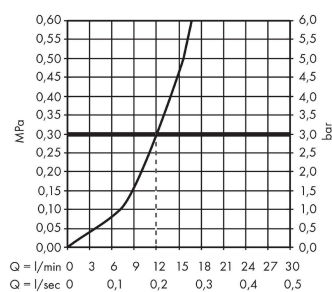

Focus M41

Single lever kitchen mixer 160, 1jet

Finish: **Stainless Steel Finish** Article Number: **31806800**

Description

product features

- ComfortZone 160
- swivel range 360°
- normal spray
- connection dimension: DN15
- maximum flow rate at 3 bar: 12 l/min
- ceramic cartridge
- connection type: G 3/8 connections
- temperature limitation adjustable
- suitable for continuous flow water heaters
- WRAS 2310057
- WRAS 2310057 - WRAS approval letter 2310057

Article Details

Price excl. VAT

209,10 £

Technology

Product image

Scale drawing

Flowchart

Focus M41