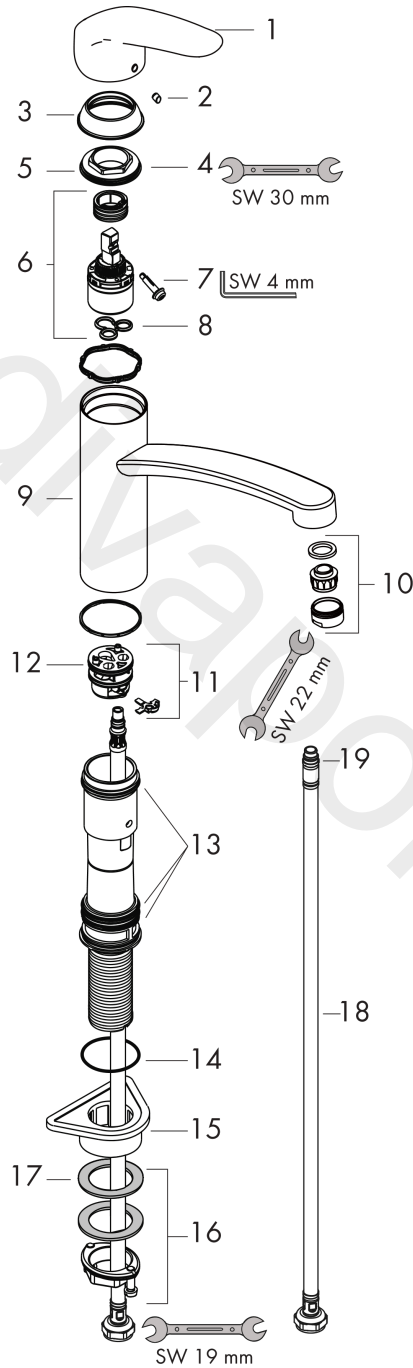

Focus M41

Single lever kitchen mixer 160, 1jet

Finish: **Stainless Steel Finish** Article Number: **31806800**

Description

product features

- ComfortZone 160
- swivel range 360°
- normal spray
- connection dimension: DN15
- maximum flow rate at 3 bar: 12 l/min
- ceramic cartridge
- connection type: G 3/8 connections
- temperature limitation adjustable
- suitable for continuous flow water heaters
- WRAS 2310057
- WRAS 2310057 - WRAS approval letter 2310057

Article Details

Price excl. VAT

209,10 £

Technology

Product image

Scale drawing

Flowchart

Focus M41

Single lever kitchen mixer 160, 1jet

Finish: **Stainless Steel Finish** Article Number: **31806800**

Exploded Drawing

Year of production: >04/17

Focus M41

Single lever kitchen mixer 160, 1jet

Finish: **Stainless Steel Finish** Article Number: **31806800**

Spare part list

Year of production: >04/17

Pos.	Description	Article Number	Price	PU
1	handle	95543800	£ 51,00	1
2	screw cover	96338000	£ 3,30	1
3	flange	97995800	£ 35,00	1
4	nut	97996000	£ 35,00	1
5	O-Ring 30x2	98186000	£ 3,30	1
6	cartridge, assy	92730000	£ 35,00	1
7	locking screw for handle	96059000	£ 9,00	1
8	seal	95008XXX	> £ 9,00	-
9	spout cpl.	98349800	£ 173,00	1
10	aerator M24x1 (15 l/min)	13913800	£ 25,00	1
11	adapter for cartridge	98750000	£ 13,30	1
12	O-Ring 36x2,5	98190000	£ 3,30	1
13	sealing set	98702000	£ 9,00	1
14	O-ring 41x2	98212000	£ 3,30	1
15	support	97523000	£ 6,10	1
16	fixing set (Ø 34)	95049000	£ 16,10	1
17	lever collar	97548000	£ 3,30	1
18	connection hose 600 mm M8x0,75 G3/8	96556000	£ 25,00	1
19	O-ring 6,6x1,6	93019000	£ 3,30	1