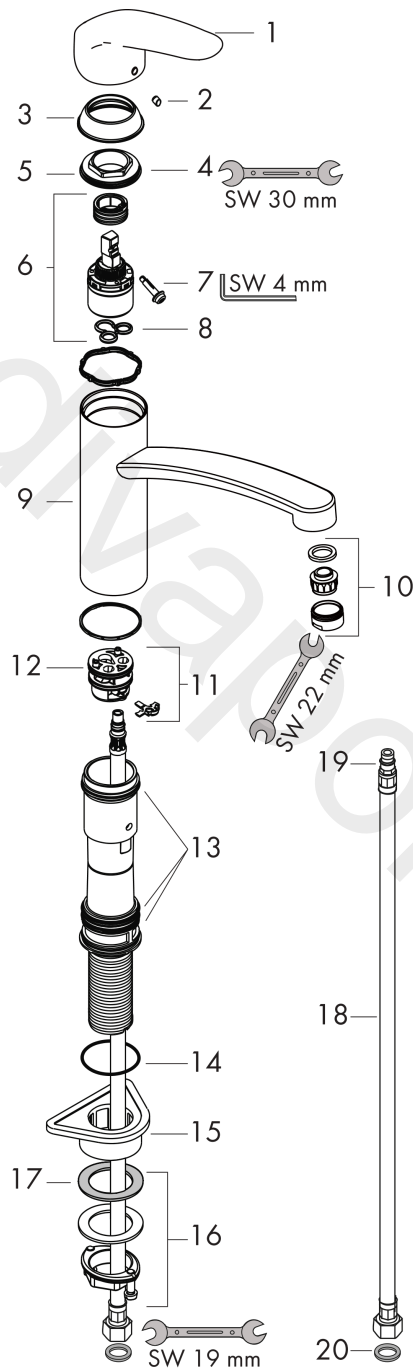

**Focus M41**

**Single lever kitchen mixer 160, 1jet**

Surfaces: Article Number: **31806800**

**Exploded Drawing**

Year of production: **03/10 - 03/17**

## Focus M41

Single lever kitchen mixer 160, 1jet

Surfaces: Article Number: **31806800**

### Spare part list

Year of production: 03/10 - 03/17

Pos.	Description	Article Number	Price	PU
1	handle	95543800	£ 51,00	1
2	screw cover	96338000	£ 3,30	1
3	flange	97995800	£ 35,00	1
4	nut	97996000	£ 35,00	1
5	O-ring 41x2	98212000	£ 3,30	1
6	cartridge, assy	92730000	£ 35,00	1
7	locking screw for handle	96059000	£ 9,00	1
8	seal	95008000	£ 9,00	1
9	spout cpl.	98349800	£ 173,00	1
10	aerator M24x1 (15 l/min)	13913000	£ 14,00	1
11	adapter for cartridge	98750000	£ 13,30	1
12	O-Ring 30x2	98186000	£ 3,30	1
13	sealing set	98702XXX	> £ 9,00	-
14	O-Ring 36x2,5	98190000	£ 3,30	1
15	support	97523XXX	> £ 6,10	-
16	fixing set (Ø 34)	95049000	£ 16,10	1
17	lever collar	97548000	£ 3,30	1
18	connection hose 600 mm M8x0,75 G3/8	96556000	£ 25,00	1
19	O-ring 7x1,5	98422000	£ 3,30	1
20	sealing set	95581000	£ 6,10	1