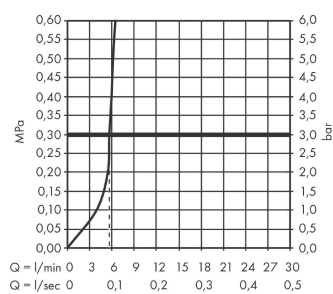

Focus M41

Single lever kitchen mixer 160, 1jet

Finish: **Chrome** Article Number: **31806007**

Description

product features

- ComfortZone 160
- swivel range 360°
- normal spray
- connection dimension: DN15
- maximum flow rate at 3 bar: 6 l/min
- ceramic cartridge
- connection type: G 1/2 connections
- temperature limitation adjustable
- suitable for continuous flow water heaters

Technology

Product image

Scale drawing

Flowchart

Focus M41
Single lever kitchen mixer 160, 1jet
 Finish: **Chrome** Article Number: **31806007**

Exploded Drawing

Year of production: >10/18

Focus M41