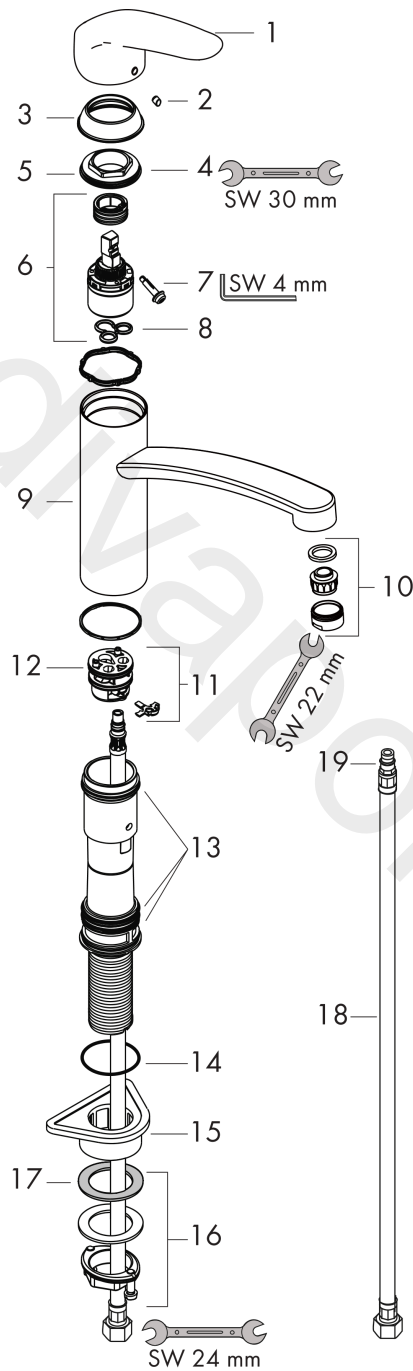

Focus M41

Single lever kitchen mixer 160, 1jet

Finish: **Chrome** Article Number: **31806007**

Description

product features

- ComfortZone 160
- swivel range 360°
- normal spray
- connection dimension: DN15
- maximum flow rate at 3 bar: 6 l/min
- ceramic cartridge
- connection type: G 1/2 connections
- temperature limitation adjustable
- suitable for continuous flow water heaters

Technology

Product image

Scale drawing

Flowchart

Focus M41
Single lever kitchen mixer 160, 1jet
 Finish: **Chrome** Article Number: **31806007**

Exploded Drawing

Year of production: >10/18

Focus M41

Single lever kitchen mixer 160, 1jet

Finish: **Chrome** Article Number: **31806007**

Spare part list

Year of production: >10/18

Pos.	Description	Article Number	Price	PU
1	handle	95543000	£ 35,00	1
2	screw cover	96338000	£ 3,30	1
3	flange	97995000	£ 20,50	1
4	nut	97996000	£ 35,00	1
5	O-ring 41x2	98212000	£ 3,30	1
6	cartridge, assy	92730000	£ 35,00	1
7	locking screw for handle	95140000	£ 6,10	1
8	seal	95008000	£ 9,00	1
9	spout cpl.	98349000	£ 110,00	1
10	aerator M24x1 (15 l/min)	13913000	£ 14,00	1
11	adapter for cartridge	98750000	£ 13,30	1
12	O-Ring 30x2	98186000	£ 3,30	1
13	sealing set	98702000	£ 9,00	1
14	O-Ring 36x2,5	98190000	£ 3,30	1
15	support	97523000	£ 6,10	1
16	fixing set (Ø 34)	95049000	£ 16,10	1
17	lever collar	97548000	£ 3,30	1
18	connection hose 600 mm M8x0,75 G1/2	92482000	£ 43,00	1
19	O-ring 7x1,5	98422000	£ 3,30	1