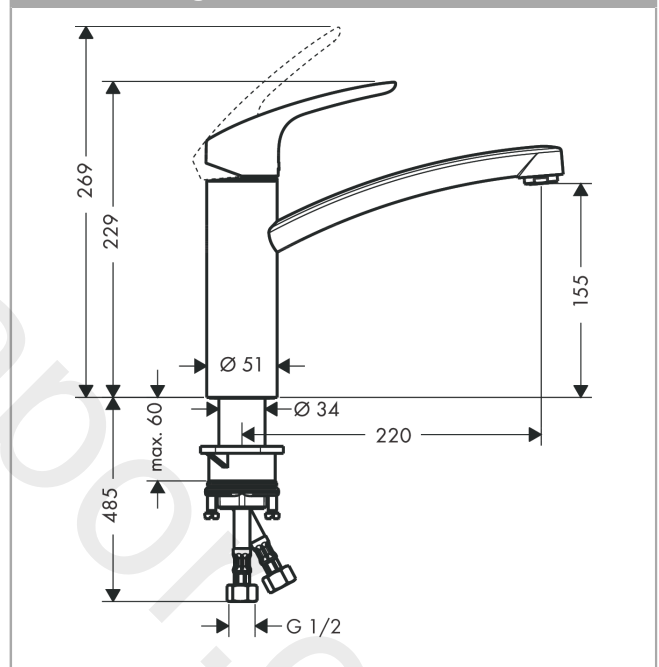

Focus M41

Single lever kitchen mixer 160, 1jet

Finish: **Chrome** Article Number: **31806007**

Description

product features

- ComfortZone 160
- swivel range 360°
- normal spray
- connection dimension: DN15
- maximum flow rate at 3 bar: 6 l/min
- ceramic cartridge
- connection type: G 1/2 connections
- temperature limitation adjustable
- suitable for continuous flow water heaters

Technology

Product image

Scale drawing

Flowchart

Focus M41
Single lever kitchen mixer 160, 1jet
 Finish: **Chrome** Article Number: **31806007**

Exploded Drawing

Year of production: >10/18

Focus M41

Single lever kitchen mixer 160, 1jet

Finish: **Chrome** Article Number: **31806007**

Spare part list

Year of production: >10/18

Pos.	Description	Article Number	Price	PU
1	handle	95543000	£ 35,00	1
2	screw cover	96338000	£ 3,30	1
3	flange	97995000	£ 20,50	1
4	nut	97996000	£ 35,00	1
5	O-ring 41x2	98212000	£ 3,30	1
6	cartridge, assy	92730000	£ 35,00	1
7	locking screw for handle	95140000	£ 6,10	1
8	seal	95008000	£ 9,00	1
9	spout cpl.	98349000	£ 110,00	1
10	aerator M24x1 (15 l/min)	13913000	£ 14,00	1
11	adapter for cartridge	98750000	£ 13,30	1
12	O-Ring 30x2	98186000	£ 3,30	1
13	sealing set	98702000	£ 9,00	1
14	O-Ring 36x2,5	98190000	£ 3,30	1
15	support	97523000	£ 6,10	1
16	fixing set (Ø 34)	95049000	£ 16,10	1
17	lever collar	97548000	£ 3,30	1
18	connection hose 600 mm M8x0,75 G1/2	92482000	£ 43,00	1
19	O-ring 7x1,5	98422000	£ 3,30	1