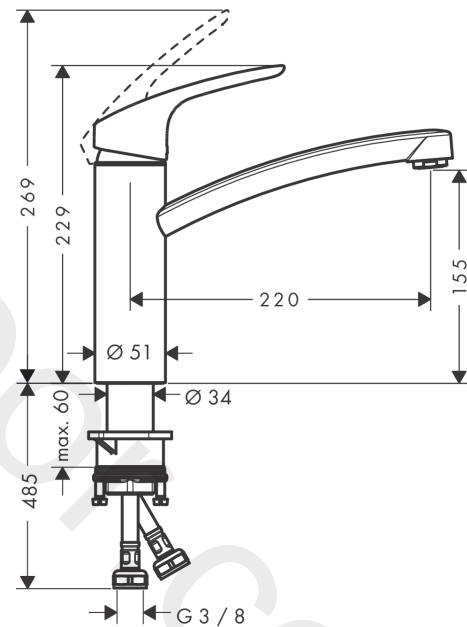

Focus M41

Single lever kitchen mixer 160, 1jet

Finish: **Chrome** Article Number: **31806000**

Description

product features

- ComfortZone 160
- swivel range 360°
- normal spray
- connection dimension: DN15
- maximum flow rate at 3 bar: 12 l/min
- ceramic cartridge
- connection type: G 3/8 connections
- temperature limitation adjustable
- suitable for continuous flow water heaters
- WRAS 2310057
- WRAS 2310057 - WRAS approval letter 2310057

Article Details

Price excl. VAT

160,83 £

Technology

Certificates / Sustainability

Product image

Scale drawing

Flowchart

Focus M41
Single lever kitchen mixer 160, 1jet
 Finish: **Chrome** Article Number: **31806000**

Exploded Drawing

Year of production: >04/17

Focus M41

Single lever kitchen mixer 160, 1jet

Finish: **Chrome** Article Number: **31806000**

Spare part list

Year of production: >04/17

Pos.	Description	Article Number	Price	PU
1	handle	95543000	£ 35,00	1
2	screw cover	96338000	£ 3,30	1
3	flange	97995000	£ 20,50	1
4	nut	97996000	£ 35,00	1
5	O-Ring 30x2	98186000	£ 3,30	1
6	cartridge, assy	92730000	£ 35,00	1
7	locking screw for handle	96059000	£ 9,00	1
8	seal	95008000	£ 9,00	1
9	spout cpl.	98349000	£ 110,00	1
10	aerator M24x1 (15 l/min)	13913000	£ 14,00	1
11	adapter for cartridge	98750000	£ 13,30	1
12	O-Ring 36x2,5	98190000	£ 3,30	1
13	sealing set	98702000	£ 9,00	1
14	O-ring 41x2	98212000	£ 3,30	1
15	support	97523000	£ 6,10	1
16	fixing set (Ø 34)	95049000	£ 16,10	1
17	lever collar	97548000	£ 3,30	1
18	connection hose 600 mm M8x0,75 G3/8	96556000	£ 25,00	1
19	O-ring 6,6x1,6	93019000	£ 3,30	1