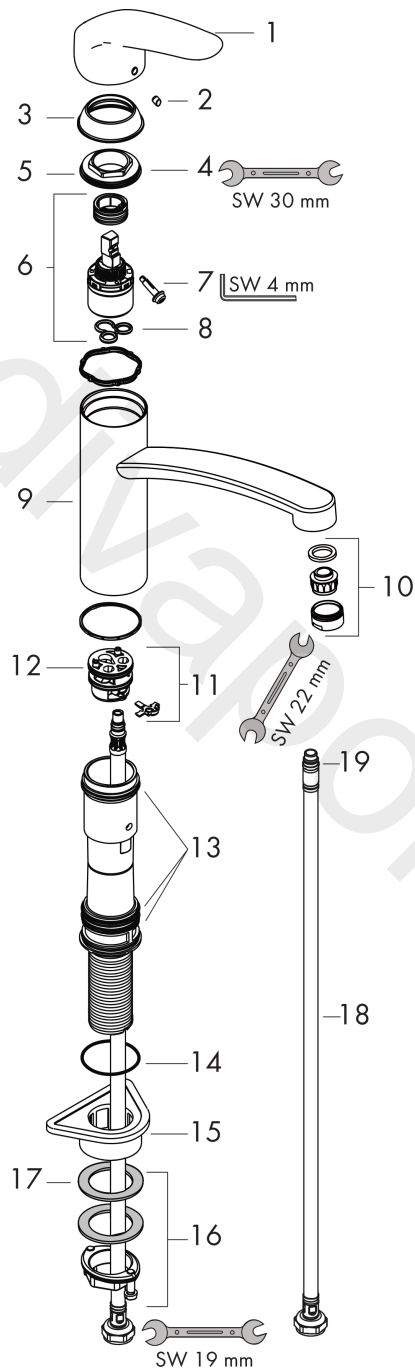

Focus M41

Single lever kitchen mixer 160, 1jet

Finish: **Chrome** Article Number: **31806000**

Description

product features

- ComfortZone 160
- swivel range 360°
- normal spray
- connection dimension: DN15
- maximum flow rate at 3 bar: 12 l/min
- ceramic cartridge
- connection type: G 3/8 connections
- temperature limitation adjustable
- suitable for continuous flow water heaters
- WRAS 2310057
- WRAS 2310057 - WRAS approval letter 2310057

Article Details

Price excl. VAT

160,83 £

Technology

Certificates / Sustainability

Product image

Scale drawing

Flowchart

Focus M41
Single lever kitchen mixer 160, 1jet
 Finish: **Chrome** Article Number: **31806000**

Exploded Drawing

Year of production: >04/17

Focus M41

Single lever kitchen mixer 160, 1jet

Finish: **Chrome** Article Number: **31806000**

Spare part list

Year of production: >04/17

Pos.	Description	Article Number	Price	PU
1	handle	95543000	£ 35,00	1
2	screw cover	96338000	£ 3,30	1
3	flange	97995000	£ 20,50	1
4	nut	97996000	£ 35,00	1
5	O-Ring 30x2	98186000	£ 3,30	1
6	cartridge, assy	92730000	£ 35,00	1
7	locking screw for handle	96059000	£ 9,00	1
8	seal	95008000	£ 9,00	1
9	spout cpl.	98349000	£ 110,00	1
10	aerator M24x1 (15 l/min)	13913000	£ 14,00	1
11	adapter for cartridge	98750000	£ 13,30	1
12	O-Ring 36x2,5	98190000	£ 3,30	1
13	sealing set	98702000	£ 9,00	1
14	O-ring 41x2	98212000	£ 3,30	1
15	support	97523000	£ 6,10	1
16	fixing set (Ø 34)	95049000	£ 16,10	1
17	lever collar	97548000	£ 3,30	1
18	connection hose 600 mm M8x0,75 G3/8	96556000	£ 25,00	1
19	O-ring 6,6x1,6	93019000	£ 3,30	1