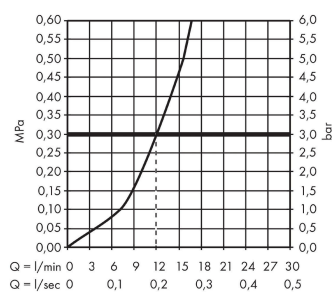

Focus M41

Single lever kitchen mixer 160, 1jet

Finish: **Chrome** Article Number: **31806000**

Description

product features

- ComfortZone 160
- swivel range 360°
- normal spray
- connection dimension: DN15
- maximum flow rate at 3 bar: 12 l/min
- ceramic cartridge
- connection type: G 3/8 connections
- temperature limitation adjustable
- suitable for continuous flow water heaters
- WRAS 2310057
- WRAS 2310057 - WRAS approval letter 2310057

Article Details

Price excl. VAT

160,83 £

Technology

Certificates / Sustainability

Product image

Scale drawing

Flowchart