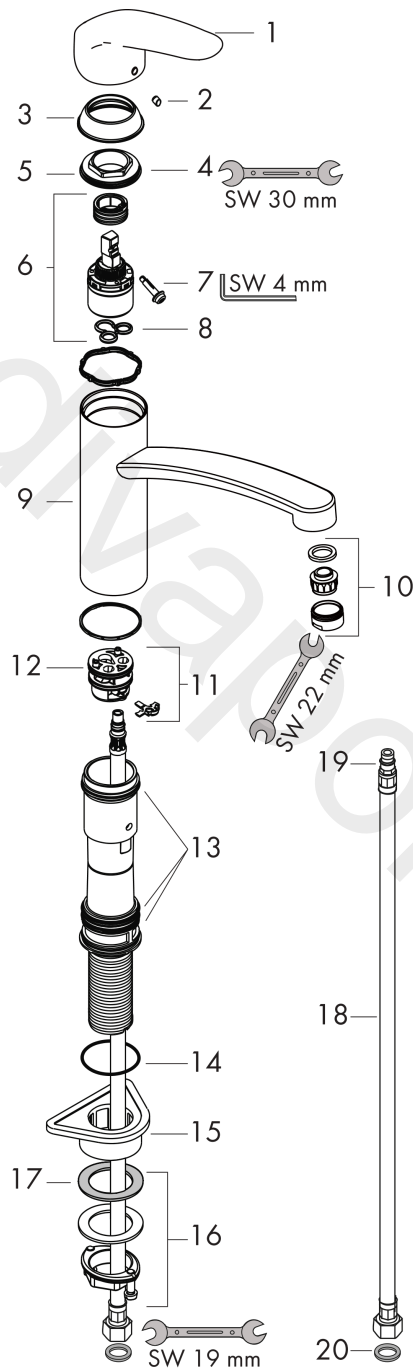

**Focus M41**

**Single lever kitchen mixer 160, 1jet**

Surfaces: Article Number: **31806000**

**Exploded Drawing**

Year of production: **10/09 - 03/17**

## Focus M41

Single lever kitchen mixer 160, 1jet

Surfaces: Article Number: **31806000**

### Spare part list

Year of production: **10/09 - 03/17**

Pos.	Description	Article Number	Price	PU
1	handle	95543000	£ 35,00	1
2	screw cover	96338000	£ 3,30	1
3	flange	97995000	£ 20,50	1
4	nut	97996000	£ 35,00	1
5	O-ring 41x2	98212000	£ 3,30	1
6	cartridge, assy	92730000	£ 35,00	1
7	locking screw for handle	96059000	£ 9,00	1
8	seal	95008000	£ 9,00	1
9	spout cpl.	98349000	£ 110,00	1
10	aerator M24x1 (15 l/min)	13913000	£ 14,00	1
11	adapter for cartridge	98750000	£ 13,30	1
12	O-Ring 30x2	98186000	£ 3,30	1
13	sealing set	98702000	£ 9,00	1
14	O-Ring 36x2,5	98190000	£ 3,30	1
15	support	97523000	£ 6,10	1
16	fixing set (Ø 34)	95049000	£ 16,10	1
17	lever collar	97548000	£ 3,30	1
18	connection hose 600 mm M8x0,75 G3/8	96556000	£ 25,00	1
19	O-ring 7x1,5	98422000	£ 3,30	1
20	sealing set	95581000	£ 6,10	1