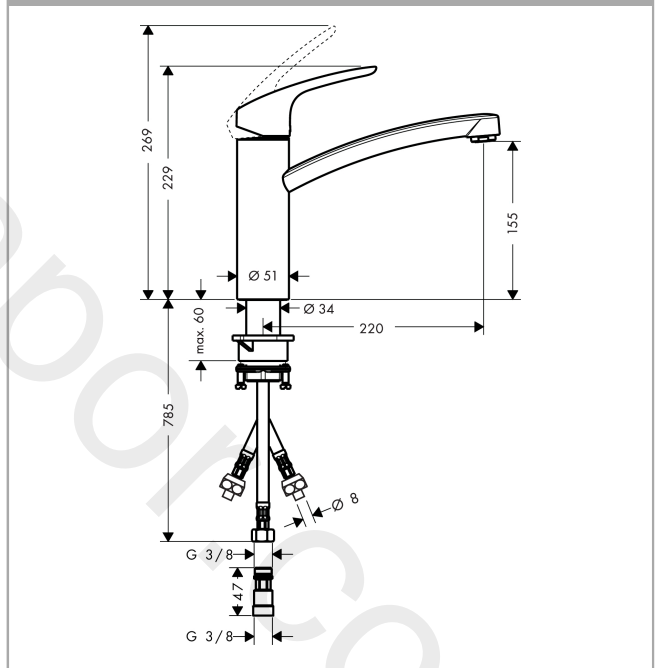

Focus M41

Single lever kitchen mixer 160, LowPressure/vented hot water cylinders, 1jet

Finish: **Chrome** Article Number: **31804000**

Description

product features

- for vented hot water cylinders (no pressure)
- ComfortZone 160
- swivel range 150°
- laminar spray
- connection dimension: DN15
- maximum flow rate at 3 bar: 5 l/min
- ceramic cartridge
- connection type: G 3/8 connections
- temperature limitation adjustable
- not suitable for continuous flow water heaters
- EU taxonomy: max. 6 l/min - Substantial Contribution (SC) possible

Article Details

Price excl. VAT

196,67 £

Technology

Certificates / Sustainability

Product image

Scale drawing

Flowchart

Focus M41

Single lever kitchen mixer 160, LowPressure/vented hot water cylinders, 1jet

Finish: **Chrome** Article Number: **31804000**

Exploded Drawing

Year of production: >02/17

Focus M41**Single lever kitchen mixer 160, LowPressure/vented hot water cylinders, 1jet**Finish: **Chrome** Article Number: **31804000****Spare part list**

Year of production: >02/17

Pos.	Description	Article Number	Price	PU
1	handle	95543000	£ 35,00	1
2	screw cover	96338000	£ 3,30	1
3	flange	97995000	£ 20,50	1
4	nut	97996000	£ 35,00	1
5	cartridge, assy	92730000	£ 35,00	1
6	locking screw for handle	95140000	£ 6,10	1
7	seal	95008000	£ 9,00	1
8	spray former	94033000	£ 9,00	1
9	spout cpl.	98349000	£ 110,00	1
10	adapter for cartridge	95911000	£ 20,50	1
11	O-Ring 30x2	98186000	£ 3,30	1
12	sealing set	98702000	£ 9,00	1
13	O-Ring 36x2,5	98190000	£ 3,30	1
14	support	97523000	£ 6,10	1
15	fixing set (Ø 34)	95049000	£ 16,10	1
16	lever collar	97548000	£ 3,30	1
17	connection hose 900 mm M8x0,75 G3/8	96316000	£ 43,00	1
18	connection hose 900 mm M8x0,75 8 mm	95693000	£ 35,00	1
19	O-ring 7x1,5	98422000	£ 3,30	1
20	back flow preventor cartridge	95051000	£ 64,00	1
21	flow limiter / non return valve	95363000	£ 35,00	1
22	non return valve DW 10	96456000	£ 9,00	1
23	filter	92532000	£ 9,00	1
24	seal	97761000	£ 6,10	1