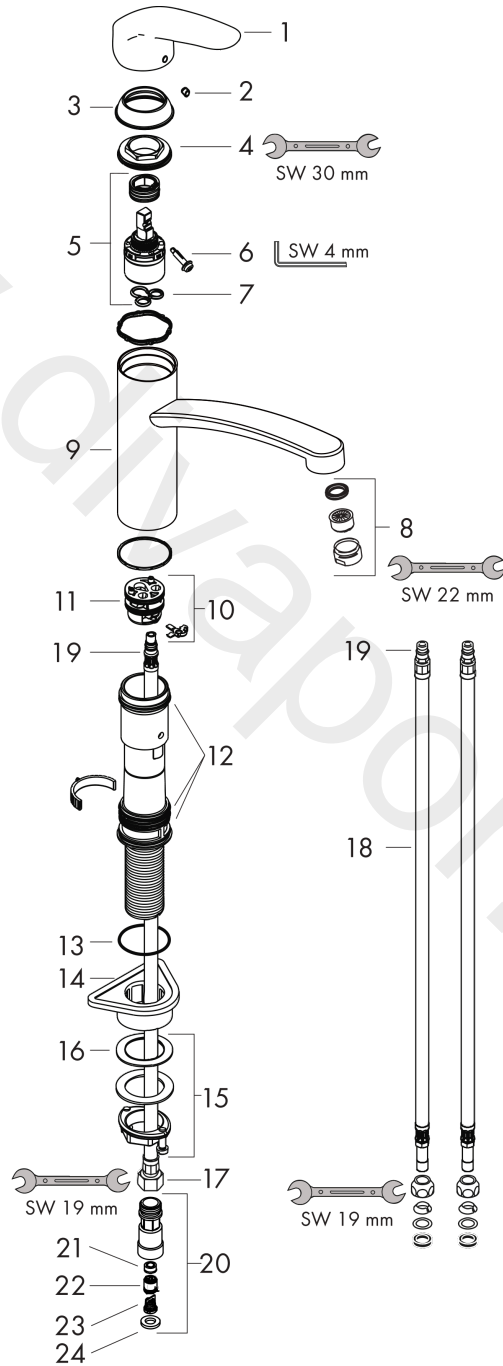

Focus M41

Single lever kitchen mixer 160, LowPressure/vented hot water cylinders, 1jet

Finish: **Chrome** Article Number: **31804000**

Description

product features

- for vented hot water cylinders (no pressure)
- ComfortZone 160
- swivel range 150°
- laminar spray
- connection dimension: DN15
- maximum flow rate at 3 bar: 5 l/min
- ceramic cartridge
- connection type: G 3/8 connections
- temperature limitation adjustable
- not suitable for continuous flow water heaters
- EU taxonomy: max. 6 l/min - Substantial Contribution (SC) possible

Focus M41

Single lever kitchen mixer 160, LowPressure/vented hot water cylinders, 1jet

Finish: **Chrome** Article Number: **31804000**

Exploded Drawing

Year of production: >02/17

Focus M41**Single lever kitchen mixer 160, LowPressure/vented hot water cylinders, 1jet**Finish: **Chrome** Article Number: **31804000****Spare part list**

Year of production: >02/17

Pos.	Description	Article Number	Price	PU
1	handle	95543000	£ 35,00	1
2	screw cover	96338000	£ 3,30	1
3	flange	97995000	£ 20,50	1
4	nut	97996000	£ 35,00	1
5	cartridge, assy	92730000	£ 35,00	1
6	locking screw for handle	95140000	£ 6,10	1
7	seal	95008000	£ 9,00	1
8	spray former	94033000	£ 9,00	1
9	spout cpl.	98349000	£ 110,00	1
10	adapter for cartridge	95911000	£ 20,50	1
11	O-Ring 30x2	98186000	£ 3,30	1
12	sealing set	98702000	£ 9,00	1
13	O-Ring 36x2,5	98190000	£ 3,30	1
14	support	97523000	£ 6,10	1
15	fixing set (Ø 34)	95049000	£ 16,10	1
16	lever collar	97548000	£ 3,30	1
17	connection hose 900 mm M8x0,75 G3/8	96316000	£ 43,00	1
18	connection hose 900 mm M8x0,75 8 mm	95693000	£ 35,00	1
19	O-ring 7x1,5	98422000	£ 3,30	1
20	back flow preventor cartridge	95051000	£ 64,00	1
21	flow limiter / non return valve	95363000	£ 35,00	1
22	non return valve DW 10	96456000	£ 9,00	1
23	filter	92532000	£ 9,00	1
24	seal	97761000	£ 6,10	1