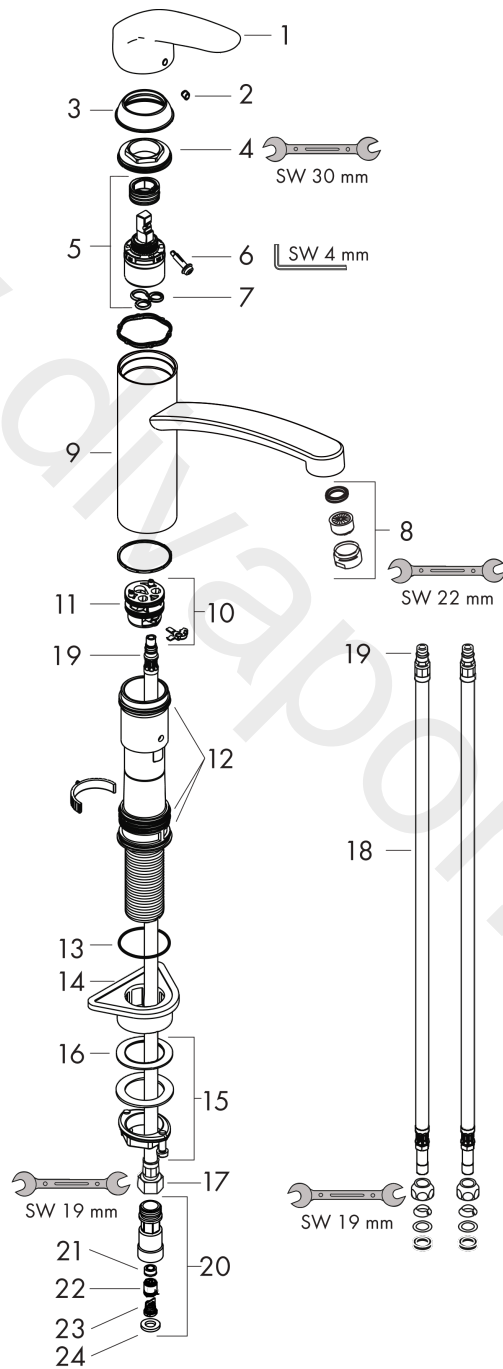

Focus M41

Single lever kitchen mixer 160, LowPressure/vented hot water cylinders, 1jet

Surfaces: Article Number: **31804000**

Exploded Drawing

Year of production: **12/15 - 01/17**

Focus M41**Single lever kitchen mixer 160, LowPressure/vented hot water cylinders, 1jet**Surfaces: Article Number: **31804000****Spare part list**Year of production: **12/15 - 01/17**

Pos.	Description	Article Number	Price	PU
1	handle	95543000	£ 35,00	1
2	screw cover	96338000	£ 3,30	1
3	flange	97995000	£ 20,50	1
4	nut	97996000	£ 35,00	1
5	cartridge, assy	92730000	£ 35,00	1
6	locking screw for handle	95140000	£ 6,10	1
7	seal	95008000	£ 9,00	1
8	spray former	94033000	£ 9,00	1
9	spout cpl.	98349000	£ 110,00	1
10	adapter for cartridge	95911000	£ 20,50	1
11	O-Ring 30x2	98186000	£ 3,30	1
12	sealing set	98702000	£ 9,00	1
13	O-Ring 36x2,5	98190000	£ 3,30	1
14	support	97523000	£ 6,10	1
15	fixing set (Ø 34)	95049000	£ 16,10	1
16	lever collar	97548000	£ 3,30	1
17	connection hose 900 mm M8x0,75 G3/8	96316000	£ 43,00	1
18	connection hose 900 mm M8x0,75 8 mm	95693000	£ 35,00	1
19	O-ring 7x1,5	98422000	£ 3,30	1
20	back flow preventor cartridge	95051000	£ 64,00	1
21	flow limiter / non return valve	95363000	£ 35,00	1
22	non return valve DW 10	96456000	£ 9,00	1
23	filter	92532000	£ 9,00	1
24	seal	97761000	£ 6,10	1
25	sealing set	95581000	£ 6,10	1
a	O-ring 41x2	98212000	£ 3,30	1