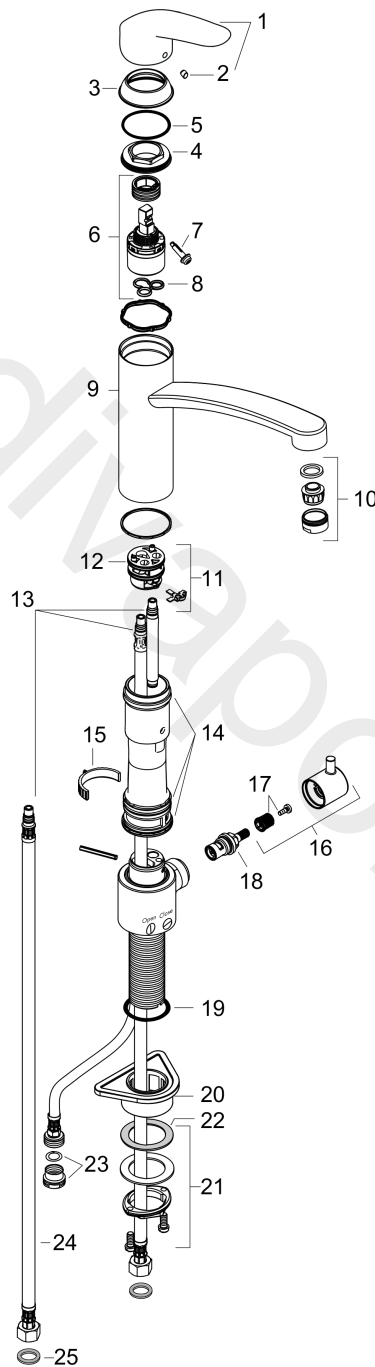

Focus M41

Single lever kitchen mixer 200, device shut-off valve, 1jet

Finish: **Chrome** Article Number: **31803000**

Exploded Drawing

Year of production: >06/15

Focus M41

Single lever kitchen mixer 200, device shut-off valve, 1jet

Finish: **Chrome** Article Number: **31803000**

Spare part list

Year of production: >06/15

Pos.	Description	Article Number	Price	PU
1	handle	95543000	£ 35,00	1
2	screw cover	96338000	£ 3,30	1
3	flange	97995000	£ 20,50	1
4	nut	97996000	£ 35,00	1
5	O-ring 41x2	98212000	£ 3,30	1
6	cartridge, assy	92730000	£ 35,00	1
7	locking screw for handle	95140000	£ 6,10	1
8	seal	95008000	£ 9,00	1
9	spout cpl.	98349000	£ 110,00	1
10	aerator M24x1 (30 l/min)	96512000	£ 16,10	1
11	adapter for cartridge	98750000	£ 13,30	1
12	O-Ring 30x2	98186000	£ 3,30	1
13	O-ring 7x1,5	98422000	£ 3,30	1
14	sealing set	98702000	£ 9,00	1
15	locating ring	92211000	£ 9,00	1
16	handle	95629000	£ 43,00	1
17	handle fixing set	98932000	£ 16,10	1
18	shut off unit right closing	98817000	£ 35,00	1
19	O-Ring 36x2,5	98190000	£ 3,30	1
20	support	97523000	£ 6,10	1
21	fixing set (Ø 34)	95049000	£ 16,10	1
22	lever collar	97548000	£ 3,30	1
23	reduction coupling	92844000	£ 16,10	1
24	connection hose 900 mm M8x0,75 G3/8	96316000	£ 43,00	1
25	sealing set	95581000	£ 6,10	1