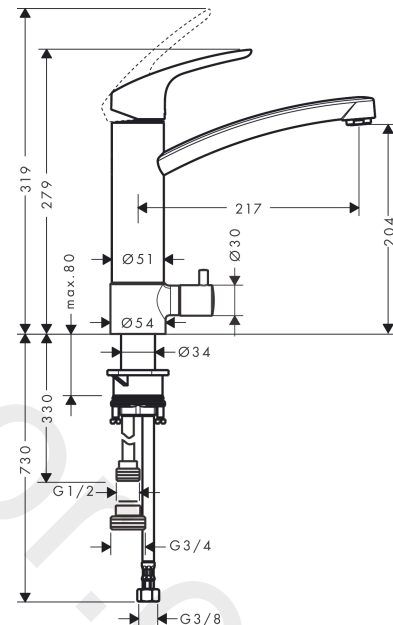

#### product features

- ComfortZone 200
- swivel range 120°
- normal spray
- with integrated shut-off valve
- connection dimension: DN15
- maximum flow rate at 3 bar: 12 l/min
- ceramic cartridge
- connection type: G 3/4 connections
- temperature limitation adjustable
- suitable for continuous flow water heaters

### Scale drawing