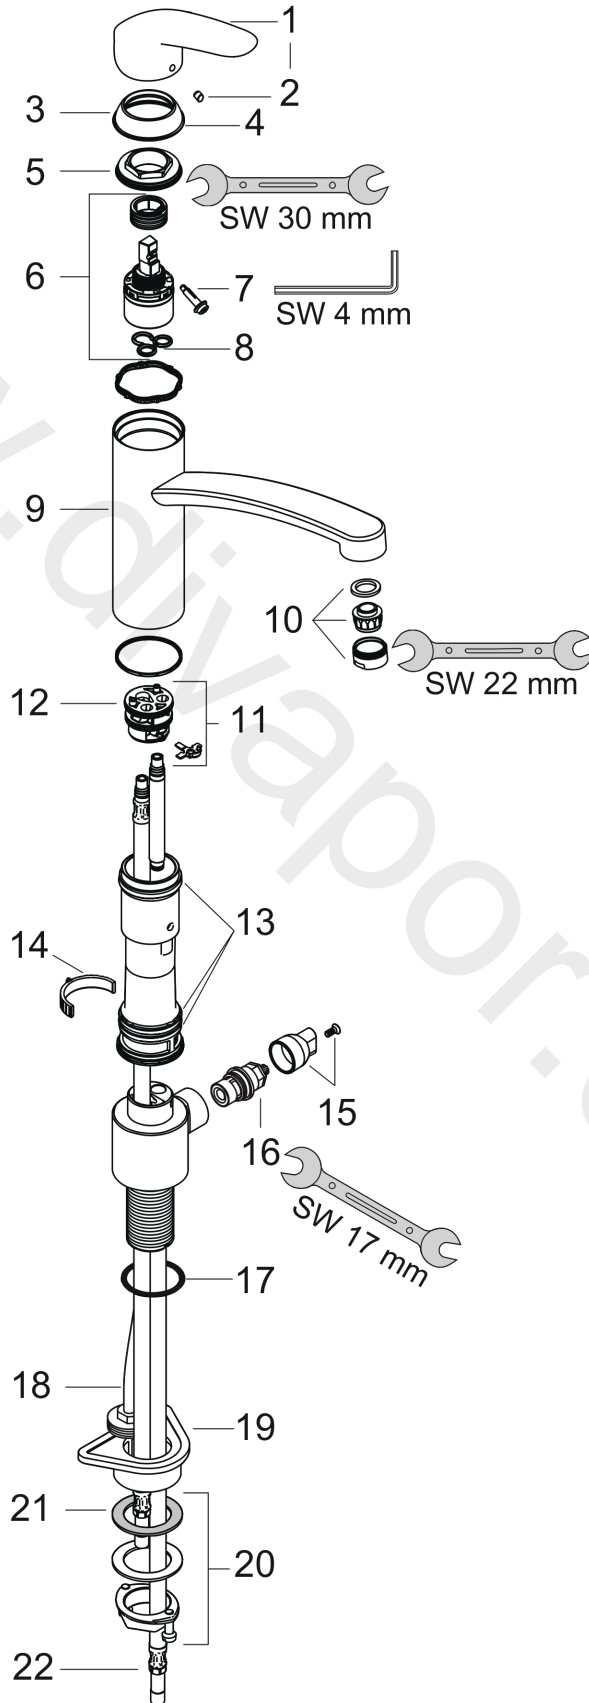

Focus M41

Single lever kitchen mixer 200, device shut-off valve, 1jet

Surfaces: Article Number: **31803000**

Exploded Drawing

Year of production: **10/09 - 09/10**

Focus M41

Single lever kitchen mixer 200, device shut-off valve, 1jet

Surfaces: Article Number: **31803000**

Spare part list

Year of production: **10/09 - 09/10**

| Pos. | Description | Article Number | Price | PU |
|------|-------------------------------------|----------------|----------|----|
| 1 | handle | 95543000 | £ 35,00 | 1 |
| 2 | screw cover | 96338000 | £ 3,30 | 1 |
| 3 | flange | 97995000 | £ 20,50 | 1 |
| 4 | nut | 97996000 | £ 35,00 | 1 |
| 5 | O-ring 41x2 | 98212000 | £ 3,30 | 1 |
| 6 | cartridge, assy | 92730000 | £ 35,00 | 1 |
| 7 | locking screw for handle | 95140000 | £ 6,10 | 1 |
| 8 | seal | 95008000 | £ 9,00 | 1 |
| 9 | spout cpl. | 98349000 | £ 110,00 | 1 |
| 10 | aerator M24x1 (15 l/min) | 13913000 | £ 14,00 | 1 |
| 11 | adapter for cartridge | 98750000 | £ 13,30 | 1 |
| 12 | O-Ring 30x2 | 98186000 | £ 3,30 | 1 |
| 13 | sealing set | 98702000 | £ 9,00 | 1 |
| 14 | locating ring | 92211000 | £ 9,00 | 1 |
| 15 | turning handle | 97213000 | £ 51,00 | 1 |
| 16 | shut off unit | 94849000 | £ 51,00 | 1 |
| 17 | O-Ring 36x2,5 | 98190000 | £ 3,30 | 1 |
| 18 | supply pipe | 97965000 | £ 51,00 | 1 |
| 19 | support | 97523000 | £ 6,10 | 1 |
| 20 | fixing set (Ø 34) | 95049000 | £ 16,10 | 1 |
| 21 | lever collar | 97548000 | £ 3,30 | 1 |
| 22 | connection hose 900 mm M8x0,75 G3/8 | 96316000 | £ 43,00 | 1 |