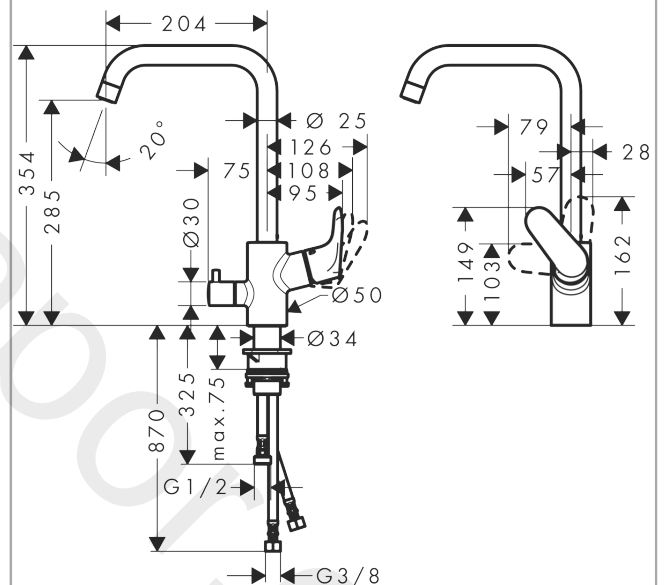

Ecoss

Single lever kitchen mixer L, device shut-off valve, 1jet, DZR

Finish: **Chrome** Article Number: **31801000**

Description

product features

- ComfortZone 260
- swivel range adjustable in 3 steps 110°, 150° or 360°
- normal spray
- with integrated shut-off valve
- maximum flow rate at 3 bar: 12 l/min
- ceramic cartridge with Eco handle position for a reduced flowrate by up to 50%
- connection type: G 3/4 connections
- temperature limitation adjustable
- suitable for continuous flow water heaters

Technology

Certificates / Sustainability

Product image

Scale drawing

Flowchart

Ecos
Single lever kitchen mixer L, device shut-off valve, 1jet, DZR
 Finish: **Chrome** Article Number: **31801000**

Exploded Drawing

Year of production: >03/20

Ecos**Single lever kitchen mixer L, device shut-off valve, 1jet, DZR**Finish: **Chrome** Article Number: **31801000****Spare part list**

Year of production: >03/20

Pos.	Description	Article Number	Price	PU
1	spout cpl.	95822000	£ 173,00	1
2	aerator M22x1 (15 l/min)	96653000	£ 43,00	1
3	set of locating rings (110° / 150°)	98486000	£ 16,10	1
4	sealing set	92646000	£ 20,50	1
5	screw	97662000	£ 9,00	1
6	axialring	97558000	£ 3,30	1
7	handle	95934000	£ 51,00	1
8	screw cover	96338000	£ 3,30	1
9	flange	95498000	£ 9,00	1
10	nut	97209000	£ 16,10	1
11	O-Ring 32x2	98193000	£ 3,30	1
12	cartridge, assy	95730000	£ 43,00	1
13	locking screw for handle	95140000	£ 6,10	1
14	seal	95008000	£ 9,00	1
15	handle	95629000	£ 43,00	1
16	handle fixing set	98932000	£ 16,10	1
17	shut off unit right closing	98817000	£ 35,00	1
18	O-Ring 36x2,5	98190000	£ 3,30	1
19	support	97523000	£ 6,10	1
20	fixing set (Ø 34)	95049000	£ 16,10	1
21	lever collar	97548000	£ 3,30	1
22	flat seal	97674000	£ 3,30	1
23	connection hose 900 mm M8x0,75 G3/8	98758000	£ 35,00	1
24	O-ring 7x1,5	98422000	£ 3,30	1
25	sealing set	95581000	£ 6,10	1
a	Grease	90920000	£ 16,10	1