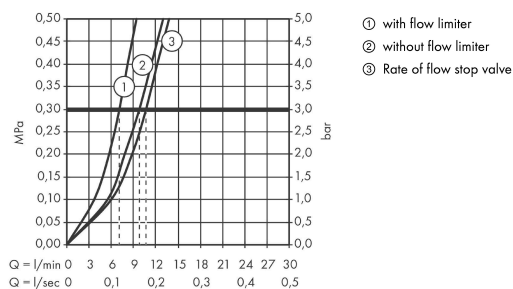

Ecoss

Single lever kitchen mixer L, device shut-off valve, 1jet, DZR

Finish: **Chrome** Article Number: **31801000**

Description

product features

- ComfortZone 260
- swivel range adjustable in 3 steps 110°, 150° or 360°
- normal spray
- with integrated shut-off valve
- maximum flow rate at 3 bar: 12 l/min
- ceramic cartridge with Eco handle position for a reduced flowrate by up to 50%
- connection type: G 3/4 connections
- temperature limitation adjustable
- suitable for continuous flow water heaters

Technology

Certificates / Sustainability

Product image

Scale drawing

Flowchart

Ecos
Single lever kitchen mixer L, device shut-off valve, 1jet, DZR
 Finish: **Chrome** Article Number: **31801000**

Exploded Drawing