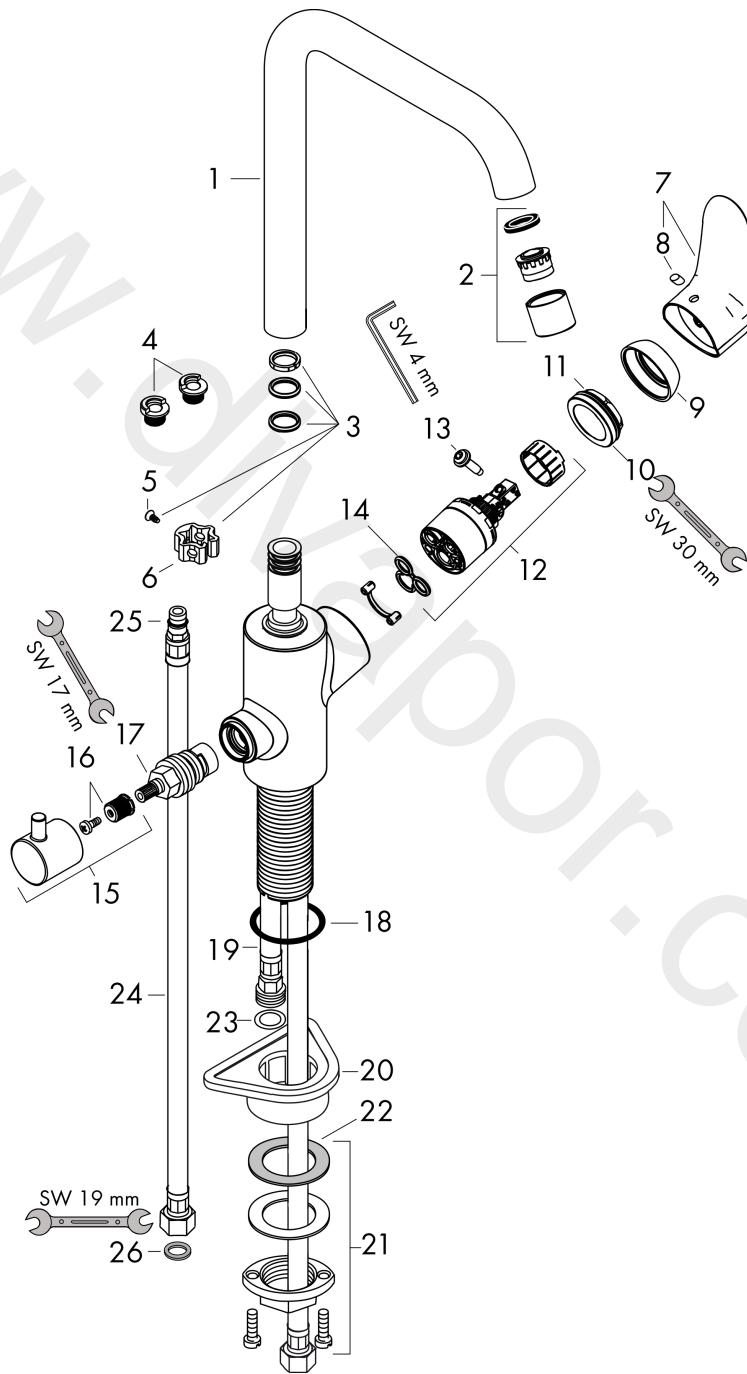

Ecoss

Single lever kitchen mixer L, device shut-off valve, 1jet, DZR

Finish: **Chrome** Article Number: **31801000**

Description

product features

- ComfortZone 260
- swivel range adjustable in 3 steps 110°, 150° or 360°
- normal spray
- with integrated shut-off valve
- maximum flow rate at 3 bar: 12 l/min
- ceramic cartridge with Eco handle position for a reduced flowrate by up to 50%
- connection type: G 3/4 connections
- temperature limitation adjustable
- suitable for continuous flow water heaters

Technology

Certificates / Sustainability

Product image

Scale drawing

Flowchart

Ecos
Single lever kitchen mixer L, device shut-off valve, 1jet, DZR
 Finish: **Chrome** Article Number: **31801000**

Exploded Drawing

Year of production: >03/20

Ecos**Single lever kitchen mixer L, device shut-off valve, 1jet, DZR**Finish: **Chrome** Article Number: **31801000****Spare part list**

Year of production: >03/20

Pos.	Description	Article Number	Price	PU
1	spout cpl.	95822000	£ 173,00	1
2	aerator M22x1 (15 l/min)	96653000	£ 43,00	1
3	set of locating rings (110° / 150°)	98486000	£ 16,10	1
4	sealing set	92646000	£ 20,50	1
5	screw	97662000	£ 9,00	1
6	axialring	97558000	£ 3,30	1
7	handle	95934000	£ 51,00	1
8	screw cover	96338000	£ 3,30	1
9	flange	95498000	£ 9,00	1
10	nut	97209000	£ 16,10	1
11	O-Ring 32x2	98193000	£ 3,30	1
12	cartridge, assy	95730000	£ 43,00	1
13	locking screw for handle	95140000	£ 6,10	1
14	seal	95008000	£ 9,00	1
15	handle	95629000	£ 43,00	1
16	handle fixing set	98932000	£ 16,10	1
17	shut off unit right closing	98817000	£ 35,00	1
18	O-Ring 36x2,5	98190000	£ 3,30	1
19	support	97523000	£ 6,10	1
20	fixing set (Ø 34)	95049000	£ 16,10	1
21	lever collar	97548000	£ 3,30	1
22	flat seal	97674000	£ 3,30	1
23	connection hose 900 mm M8x0,75 G3/8	98758000	£ 35,00	1
24	O-ring 7x1,5	98422000	£ 3,30	1
25	sealing set	95581000	£ 6,10	1
a	Grease	90920000	£ 16,10	1