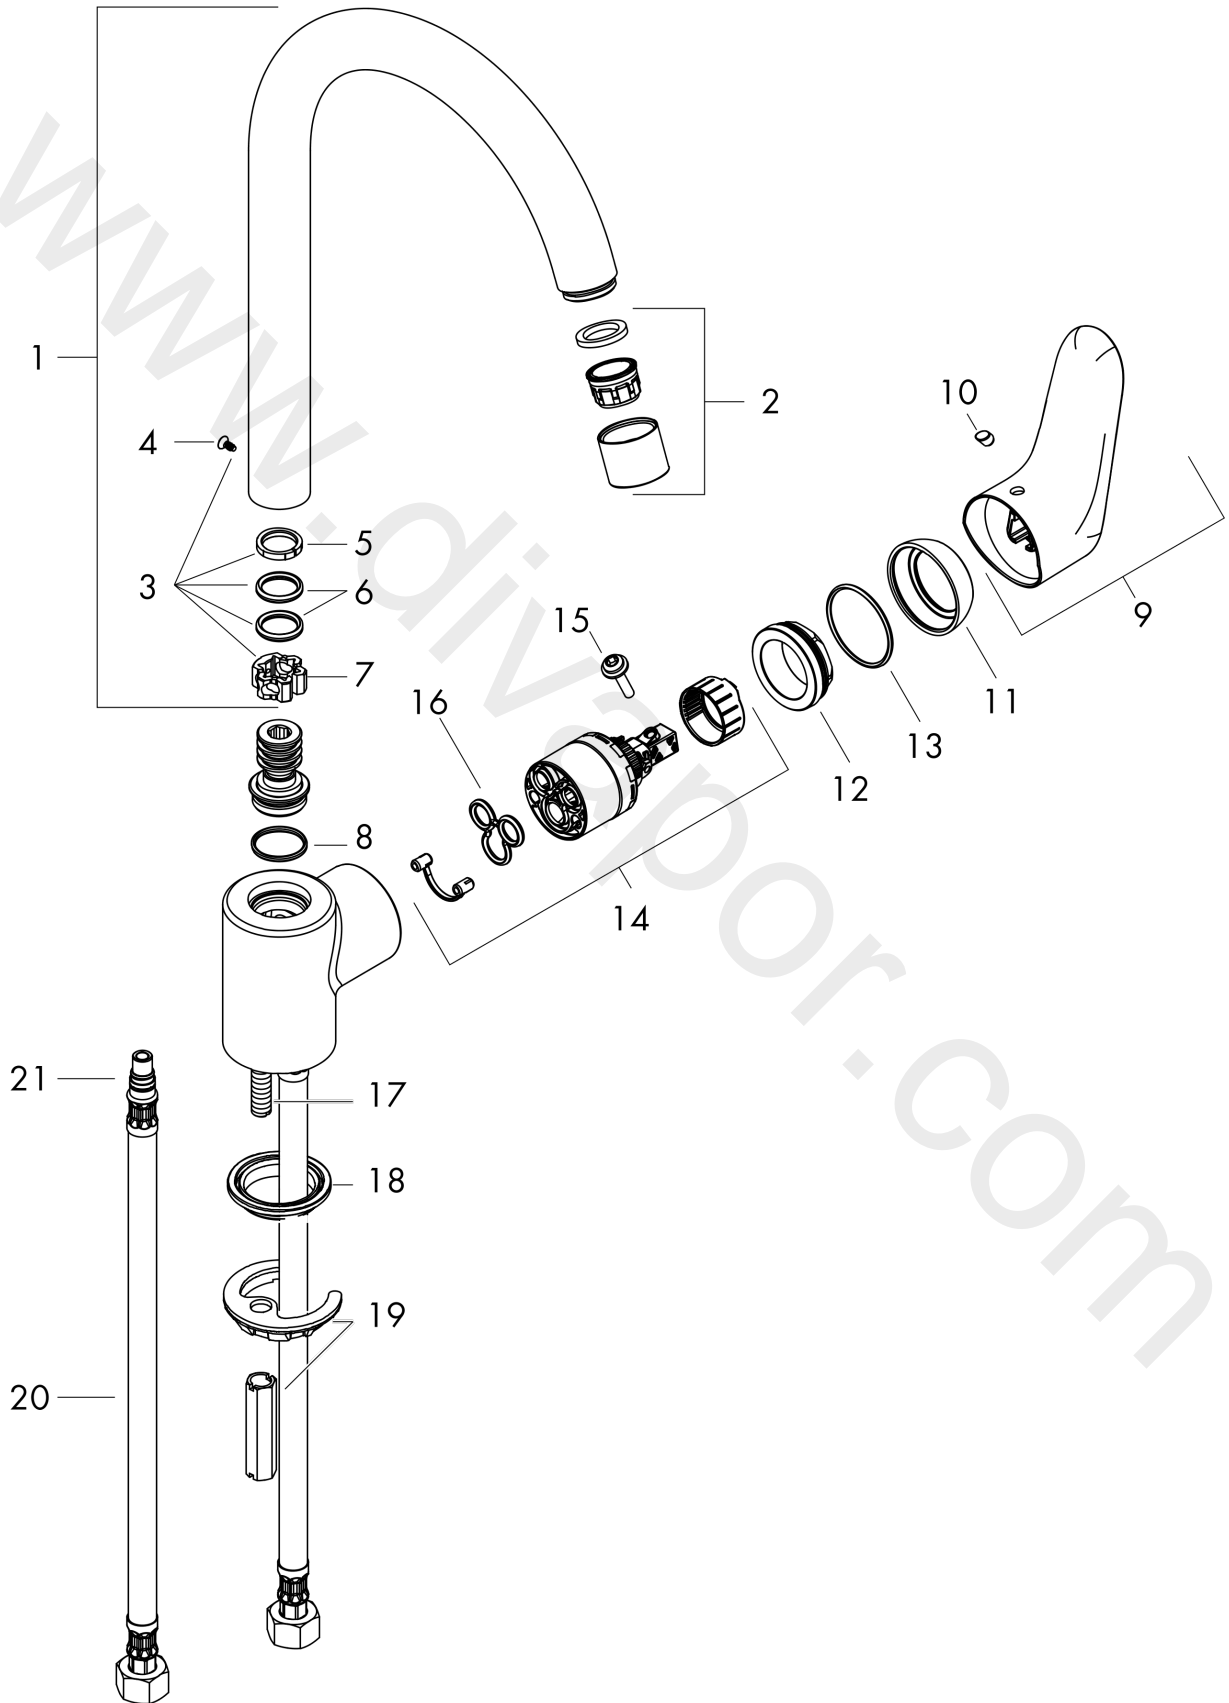

Focus M41

Single lever kitchen mixer 240, 1jet

Finish: **Chrome** Article Number: **31800007**

Description

product features

- connection dimension: DN15
- maximum flow rate at 3 bar: 12 l/min
- ceramic cartridge
- connection type: G 1/2 connections
- not suitable for continuous flow water heaters

Technology

Product image

Scale drawing

Flowchart

Focus M41
Single lever kitchen mixer 240, 1jet
 Finish: **Chrome** Article Number: **31800007**

Exploded Drawing

Year of production: >07/15

Focus M41**Single lever kitchen mixer 240, 1jet**Finish: **Chrome** Article Number: **31800007****Spare part list**

Year of production: >07/15

Pos.	Description	Article Number	Price	PU
1	spout cpl.	92495000	-	1
2	aerator M22x1 (5 l/min)	92376000	£ 51,00	1
3	sealing set	92646000	£ 20,50	1
4	screw	97662000	£ 9,00	1
5	locating ring	95579000	£ 6,10	1
6	O-Ring 14x2,5	98189000	£ 3,30	1
7	axialring	97558000	£ 3,30	1
8	O-ring 19x2	98426000	£ 3,30	1
9	handle	98356000	£ 51,00	1
10	screw cover	96338000	£ 3,30	1
11	flange	95498000	£ 9,00	1
12	nut	97209000	£ 16,10	1
13	O-Ring 32x2	98193000	£ 3,30	1
14	cartridge, assy	92730000	£ 35,00	1
15	locking screw for handle	95140000	£ 6,10	1
16	seal	95008000	£ 9,00	1
17	screw M8 x 68	97736000	£ 6,10	1
18	seal Ø 42	98722000	£ 6,10	1
19	fixing set	96016000	£ 35,00	1
20	connection hose 450 mm M8x0,75 G½	97443000	£ 20,50	1
21	O-ring 7x1,5	98422000	£ 3,30	1