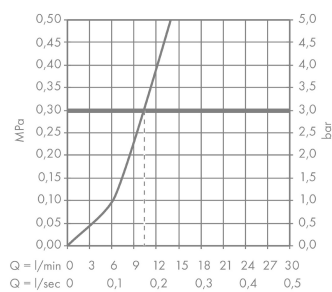

Focus M41

Single lever kitchen mixer 240, 1jet

Finish: **Chrome** Article Number: **31800007**

Description

product features

- connection dimension: DN15
- maximum flow rate at 3 bar: 12 l/min
- ceramic cartridge
- connection type: G 1/2 connections
- not suitable for continuous flow water heaters

Technology

Product image

Scale drawing

Flowchart

Focus M41
Single lever kitchen mixer 240, 1jet
 Finish: **Chrome** Article Number: **31800007**

Exploded Drawing

Year of production: >07/15

Focus M41**Single lever kitchen mixer 240, 1jet**Finish: **Chrome** Article Number: **31800007****Spare part list**

Year of production: >07/15

Pos.	Description	Article Number	Price	PU
1	spout cpl.	92495000	-	1
2	aerator M22x1 (5 l/min)	92376000	£ 51,00	1
3	sealing set	92646000	£ 20,50	1
4	screw	97662000	£ 9,00	1
5	locating ring	95579000	£ 6,10	1
6	O-Ring 14x2,5	98189000	£ 3,30	1
7	axialring	97558000	£ 3,30	1
8	O-ring 19x2	98426000	£ 3,30	1
9	handle	98356000	£ 51,00	1
10	screw cover	96338000	£ 3,30	1
11	flange	95498000	£ 9,00	1
12	nut	97209000	£ 16,10	1
13	O-Ring 32x2	98193000	£ 3,30	1
14	cartridge, assy	92730000	£ 35,00	1
15	locking screw for handle	95140000	£ 6,10	1
16	seal	95008000	£ 9,00	1
17	screw M8 x 68	97736000	£ 6,10	1
18	seal Ø 42	98722000	£ 6,10	1
19	fixing set	96016000	£ 35,00	1
20	connection hose 450 mm M8x0,75 G½	97443000	£ 20,50	1
21	O-ring 7x1,5	98422000	£ 3,30	1