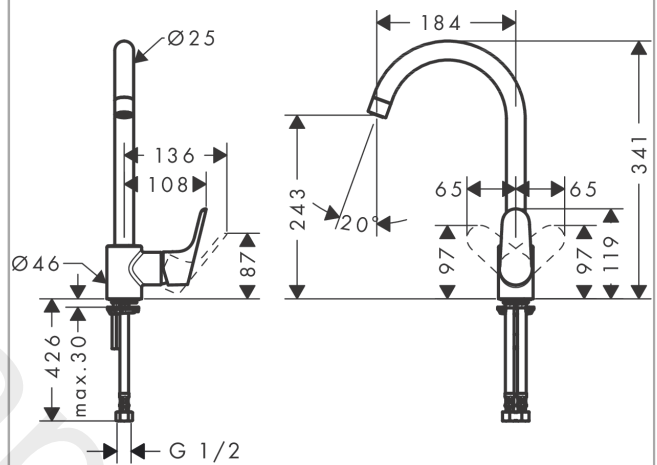

Focus M41

Single lever kitchen mixer 240, 1jet

Finish: **Chrome** Article Number: **31800007**

Description

product features

- connection dimension: DN15
- maximum flow rate at 3 bar: 12 l/min
- ceramic cartridge
- connection type: G 1/2 connections
- not suitable for continuous flow water heaters

Technology

Product image

Scale drawing

Flowchart

Focus M41
Single lever kitchen mixer 240, 1jet
 Finish: **Chrome** Article Number: **31800007**

Exploded Drawing

Year of production: >07/15

Focus M41**Single lever kitchen mixer 240, 1jet**Finish: **Chrome** Article Number: **31800007****Spare part list**

Year of production: >07/15

Pos.	Description	Article Number	Price	PU
1	spout cpl.	92495000	-	1
2	aerator M22x1 (5 l/min)	92376000	£ 51,00	1
3	sealing set	92646000	£ 20,50	1
4	screw	97662000	£ 9,00	1
5	locating ring	95579000	£ 6,10	1
6	O-Ring 14x2,5	98189000	£ 3,30	1
7	axialring	97558000	£ 3,30	1
8	O-ring 19x2	98426000	£ 3,30	1
9	handle	98356000	£ 51,00	1
10	screw cover	96338000	£ 3,30	1
11	flange	95498000	£ 9,00	1
12	nut	97209000	£ 16,10	1
13	O-Ring 32x2	98193000	£ 3,30	1
14	cartridge, assy	92730000	£ 35,00	1
15	locking screw for handle	95140000	£ 6,10	1
16	seal	95008000	£ 9,00	1
17	screw M8 x 68	97736000	£ 6,10	1
18	seal Ø 42	98722000	£ 6,10	1
19	fixing set	96016000	£ 35,00	1
20	connection hose 450 mm M8x0,75 G½	97443000	£ 20,50	1
21	O-ring 7x1,5	98422000	£ 3,30	1