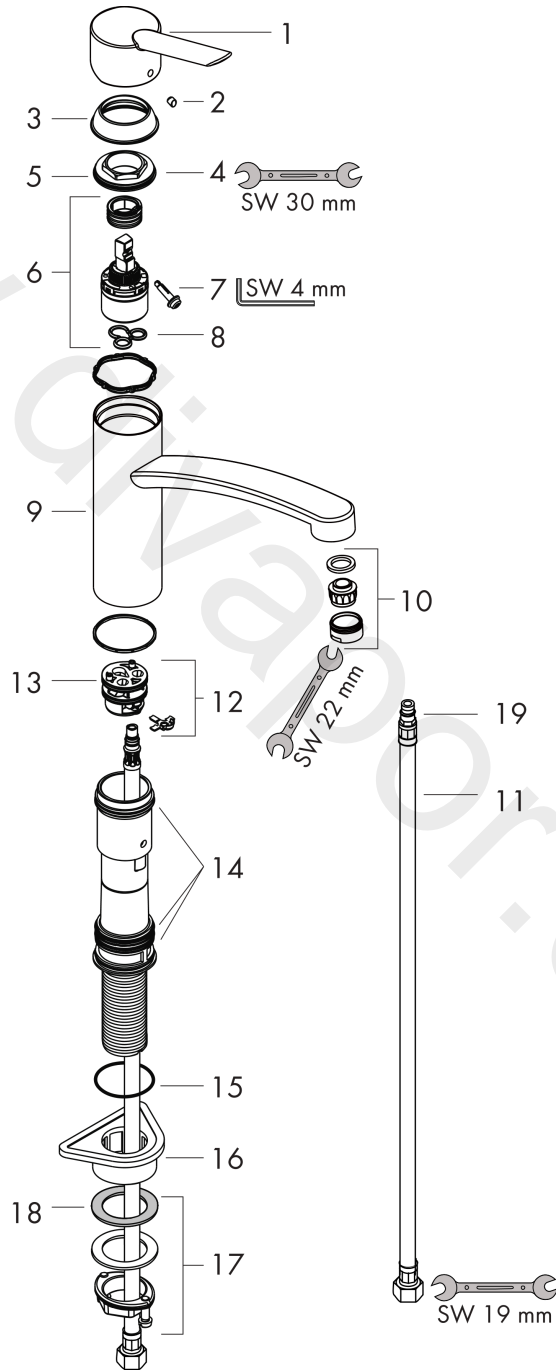

Focus S
Single lever kitchen mixer
 Surfaces: Article Number: **31786000**

Exploded Drawing

Year of production: **07/08 - 12/17**

Focus S

Single lever kitchen mixer

Surfaces: Article Number: **31786000**

Spare part list

Year of production: **07/08 - 12/17**

Pos.	Description	Article Number	Price	PU
1	handle	31797000	£ 51,00	1
2	screw cover	96338000	£ 3,30	1
3	flange	97995000	£ 20,50	1
4	nut	97996000	£ 35,00	1
5	O-ring 41x2	98212000	£ 3,30	1
6	cartridge, assy	92730000	£ 35,00	1
7	locking screw for handle	96059000	£ 9,00	1
8	seal	95008000	£ 9,00	1
9	spout cpl.	98349000	£ 110,00	1
10	aerator M24x1 (15 l/min)	13913000	£ 14,00	1
11	connection hose 600 mm M8x0,75 G3/8	96556000	£ 25,00	1
12	adapter for cartridge	98750000	£ 13,30	1
13	O-Ring 30x2	98186000	£ 3,30	1
14	sealing set	98702000	£ 9,00	1
15	O-Ring 36x2,5	98190000	£ 3,30	1
16	support	97523000	£ 6,10	1
17	fixing set (Ø 34)	95049000	£ 16,10	1
18	lever collar	97548000	£ 3,30	1
19	O-ring 7x1,5	98422000	£ 3,30	1