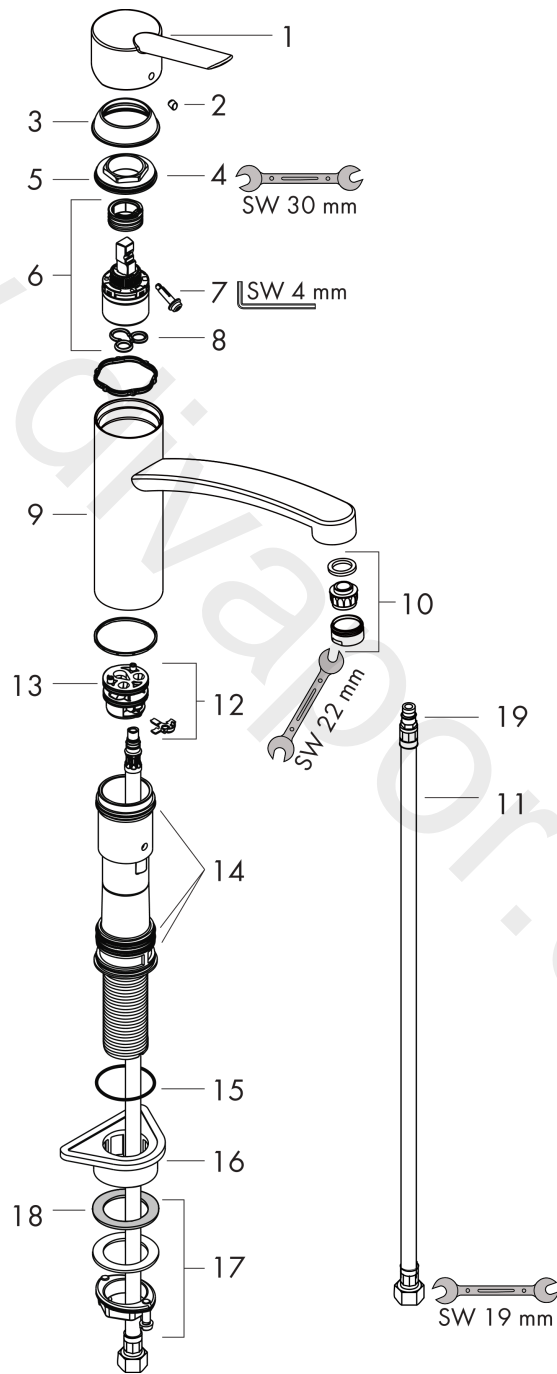

Focus S
Single lever kitchen mixer
 Surfaces: Article Number: **31786000**

Exploded Drawing

Year of production: **07/06 - 06/08**

Focus S

Single lever kitchen mixer

Surfaces: Article Number: **31786000**

Spare part list

Year of production: **07/06 - 06/08**

Pos.	Description	Article Number	Price	PU
1	handle	31797000	£ 51,00	1
2	screw cover	96338000	£ 3,30	1
3	flange	97995000	£ 20,50	1
4	nut	97996000	£ 35,00	1
5	O-ring 41x2	98212000	£ 3,30	1
6	cartridge, assy	92730000	£ 35,00	1
7	locking screw for handle	96059000	£ 9,00	1
8	seal	95008000	£ 9,00	1
9	spout cpl.	98349000	£ 110,00	1
10	aerator M24x1 (15 l/min)	13913000	£ 14,00	1
11	connection hose 600 mm M8x0,75 G3/8	96556000	£ 25,00	1
12	adapter for cartridge	98750000	£ 13,30	1
13	O-Ring 30x2	98186000	£ 3,30	1
14	sealing set	98702000	£ 9,00	1
15	O-Ring 36x2,5	98190000	£ 3,30	1
16	support	97523000	£ 6,10	1
17	fixing set (Ø 34)	95049000	£ 16,10	1
18	lever collar	97548000	£ 3,30	1
19	O-ring 7x1,5	98422000	£ 3,30	1