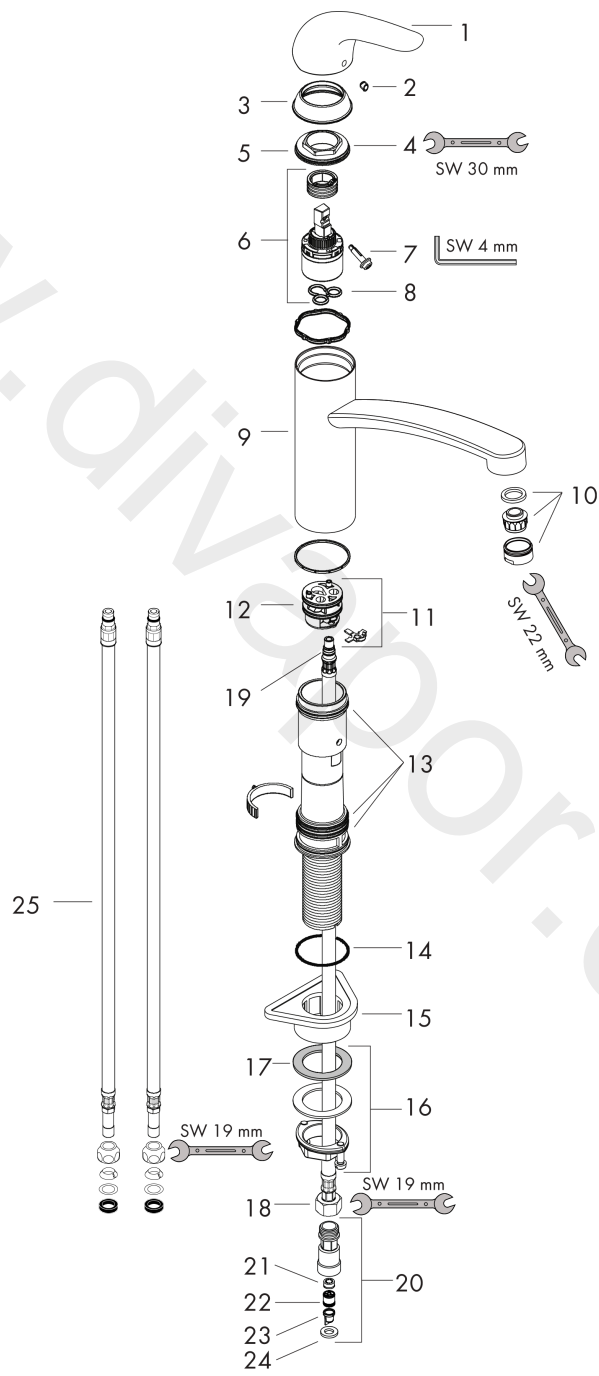

Focus M41

Single lever kitchen mixer E, 160, LowPressure/vented hot water cylinders, 1jet

Surfaces: Article Number: **31784000**

Exploded Drawing

Year of production: **02/17 - 06/22**

Focus M41**Single lever kitchen mixer E, 160, LowPressure/vented hot water cylinders, 1jet**Surfaces: Article Number: **31784000****Spare part list**Year of production: **02/17 - 06/22**

Pos.	Description	Article Number	Price	PU
1	handle	31795000	£ 35,00	1
2	screw cover	96338000	£ 3,30	1
3	flange	97995000	£ 20,50	1
4	nut	97996000	£ 35,00	1
5	O-ring 41x2	98212000	£ 3,30	1
6	cartridge, assy	92730000	£ 35,00	1
7	locking screw for handle	95140000	£ 6,10	1
8	seal	95008000	£ 9,00	1
9	spout cpl.	98349000	£ 110,00	1
10	spray former	94033000	£ 9,00	1
11	adapter for cartridge	95911000	£ 20,50	1
12	O-Ring 30x2	98186000	£ 3,30	1
13	sealing set	98702000	£ 9,00	1
14	O-Ring 36x2,5	98190000	£ 3,30	1
15	support	97523000	£ 6,10	1
16	fixing set (Ø 34)	95049000	£ 16,10	1
17	lever collar	97548000	£ 3,30	1
18	connection hose 900 mm M8x0,75 G3/8	96316000	£ 43,00	1
19	O-ring 7x1,5	98422000	£ 3,30	1
20	back flow preventor cartridge	95051000	£ 64,00	1
21	flow limiter / non return valve	95363000	£ 35,00	1
22	non return valve DW 10	96456000	£ 9,00	1
23	filter	92532000	£ 9,00	1
24	seal	97761000	£ 6,10	1
25	connection hose 900 mm M8x0,75 8 mm	95693000	£ 35,00	1