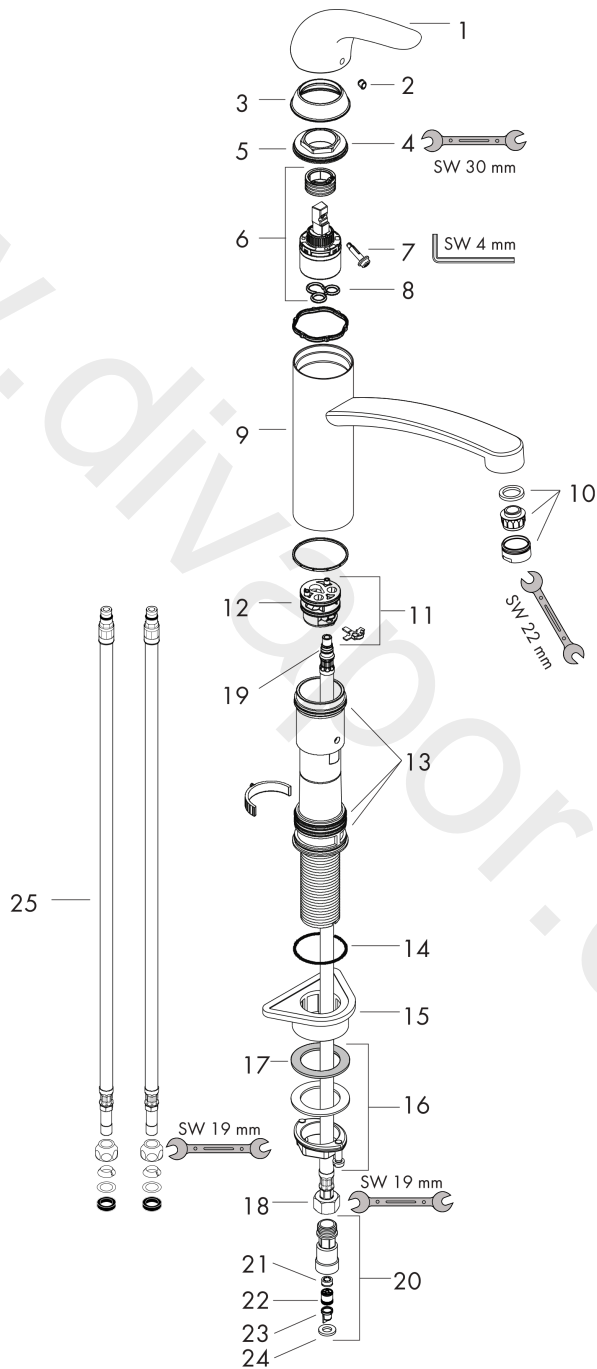

Focus M41

Single lever kitchen mixer E, 160, LowPressure/vented hot water cylinders, 1jet

Surfaces: Article Number: **31784000**

Exploded Drawing

Year of production: **12/15 - 01/17**

Focus M41**Single lever kitchen mixer E, 160, LowPressure/vented hot water cylinders, 1jet**Surfaces: Article Number: **31784000****Spare part list**Year of production: **12/15 - 01/17**

Pos.	Description	Article Number	Price	PU
1	handle	31795000	£ 35,00	1
2	screw cover	96338000	£ 3,30	1
3	flange	97995000	£ 20,50	1
4	nut	97996000	£ 35,00	1
5	O-ring 41x2	98212000	£ 3,30	1
6	cartridge, assy	92730000	£ 35,00	1
7	locking screw for handle	95140000	£ 6,10	1
8	seal	95008000	£ 9,00	1
9	spout cpl.	98349000	£ 110,00	1
10	spray former	94033000	£ 9,00	1
11	adapter for cartridge	95911000	£ 20,50	1
12	O-Ring 30x2	98186000	£ 3,30	1
13	sealing set	98702000	£ 9,00	1
14	O-Ring 36x2,5	98190000	£ 3,30	1
15	support	97523000	£ 6,10	1
16	fixing set (Ø 34)	95049000	£ 16,10	1
17	lever collar	97548000	£ 3,30	1
18	connection hose 900 mm M8x0,75 G3/8	96316000	£ 43,00	1
19	O-ring 7x1,5	98422000	£ 3,30	1
20	back flow preventor cartridge	95051000	£ 64,00	1
21	flow limiter / non return valve	95363000	£ 35,00	1
22	non return valve DW 10	96456000	£ 9,00	1
23	filter	92532000	£ 9,00	1
24	seal	97761000	£ 6,10	1
25	connection hose 900 mm M8x0,75 8 mm	95693000	£ 35,00	1