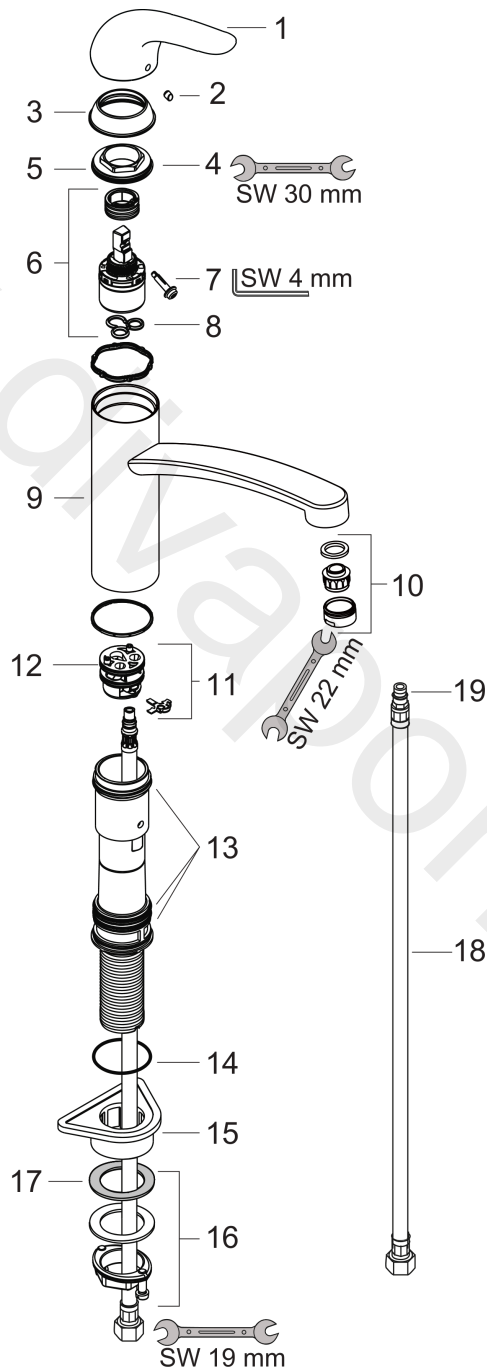

Focus M41

Single lever kitchen mixer E, 160, 1jet

Surfaces: Article Number: **31780000**

Exploded Drawing

Year of production: **07/09 - 06/22**

Focus M41**Single lever kitchen mixer E, 160, 1jet**Surfaces: Article Number: **31780000****Spare part list**Year of production: **07/09 - 06/22**

Pos.	Description	Article Number	Price	PU
1	handle	31795000	£ 35,00	1
2	screw cover	96338000	£ 3,30	1
3	flange	97995000	£ 20,50	1
4	nut	97996000	£ 35,00	1
5	O-ring 41x2	98212000	£ 3,30	1
6	cartridge, assy	92730000	£ 35,00	1
7	locking screw for handle	95140000	£ 6,10	1
8	seal	95008000	£ 9,00	1
9	spout cpl.	98349000	£ 110,00	1
10	aerator M24x1 (15 l/min)	13913000	£ 14,00	1
11	adapter for cartridge	98750000	£ 13,30	1
12	O-Ring 30x2	98186000	£ 3,30	1
13	sealing set	98702000	£ 9,00	1
14	O-Ring 36x2,5	98190000	£ 3,30	1
15	support	97523000	£ 6,10	1
16	fixing set (Ø 34)	95049000	£ 16,10	1
17	lever collar	97548000	£ 3,30	1
18	connection hose 600 mm M8x0,75 G3/8	96556000	£ 25,00	1
19	O-ring 7x1,5	98422000	£ 3,30	1