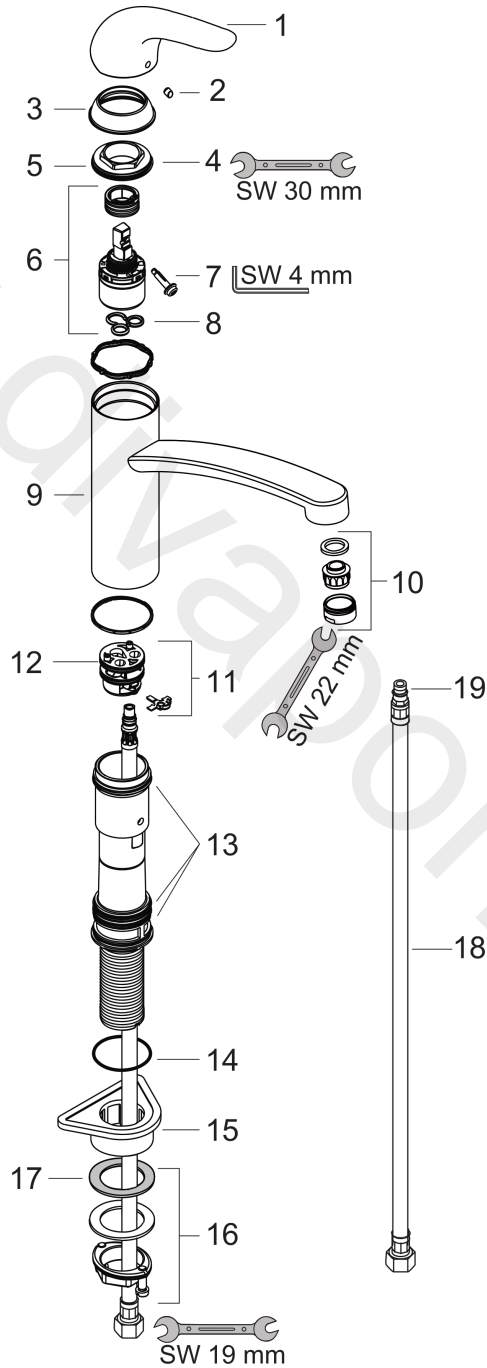

**Focus M41**  
**Single lever kitchen mixer E, 160, 1jet**  
 Surfaces: Article Number: **31780000**

Exploded Drawing

Year of production: 07/06 - 06/09

**Focus M41****Single lever kitchen mixer E, 160, 1jet**Surfaces: Article Number: **31780000****Spare part list**Year of production: **07/06 - 06/09**

Pos.	Description	Article Number	Price	PU
1	handle	31795000	£ 35,00	1
2	screw cover	96338000	£ 3,30	1
3	flange	97995000	£ 20,50	1
4	nut	97996000	£ 35,00	1
5	O-ring 41x2	98212000	£ 3,30	1
6	cartridge, assy	92730000	£ 35,00	1
7	locking screw for handle	96059000	£ 9,00	1
8	seal	95008000	£ 9,00	1
9	spout cpl.	98349000	£ 110,00	1
10	aerator M24x1 (15 l/min)	13913000	£ 14,00	1
11	adapter for cartridge	98750000	£ 13,30	1
12	O-Ring 30x2	98186000	£ 3,30	1
13	sealing set	98702000	£ 9,00	1
14	O-Ring 36x2,5	98190000	£ 3,30	1
15	support	97523000	£ 6,10	1
16	fixing set (Ø 34)	95049000	£ 16,10	1
17	lever collar	97548000	£ 3,30	1
18	connection hose 600 mm M8x0,75 G3/8	96556000	£ 25,00	1
19	O-ring 7x1,5	98422000	£ 3,30	1