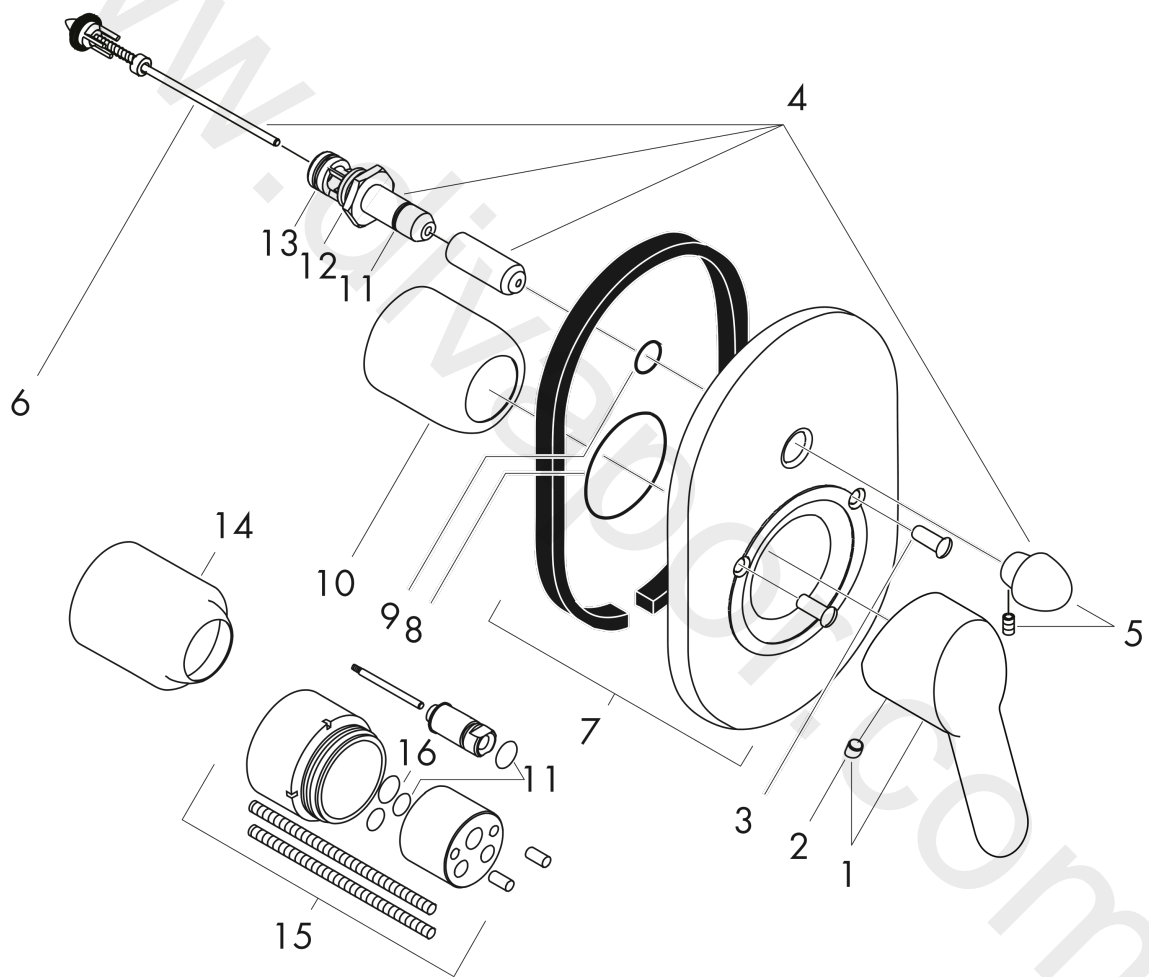

Sportive²
HG Bath mixer concealed Sportive 2
 Surfaces: Article Number: **31775000**

Exploded Drawing

Year of production: 05/07 - 12/17

Sportive²

HG Bath mixer concealed Sportive 2

Surfaces: Article Number: **31775000**

Spare part list

Year of production: **05/07 - 12/17**

Pos.	Description	Article Number	Price	PU
1	handle	14897000	£ 51,00	1
2	screw cover	96338000	£ 3,30	1
3	hollow screw	96065000	£ 6,10	1
4	diverter assy with sleeve and handle	95015000	£ 110,00	1
5	diverter knob cpl.	95013000	£ 16,10	1
6	selector assy	96937000	£ 20,50	1
7	escutcheon bath/shower mixer	95011000	£ 51,00	1
8	O-Ring 48x3	95508000	£ 3,30	1
9	O-ring 14x3	98130000	£ 3,30	1
10	O-ring 10x1,5	98123000	£ 3,30	1
11	O-ring 16x2,5	98134000	£ 3,30	1
12	O-ring 13x2	98128000	£ 3,30	1
13	flange	96348000	£ 13,30	1
14	flange	95010000	£ 35,00	1
15	extension set 28 mm tub mixer	32498000	£ 173,00	1
16	O-ring 12x1,5	98430000	£ 3,30	1
a	concealed item	31741180	£ 156,00	1