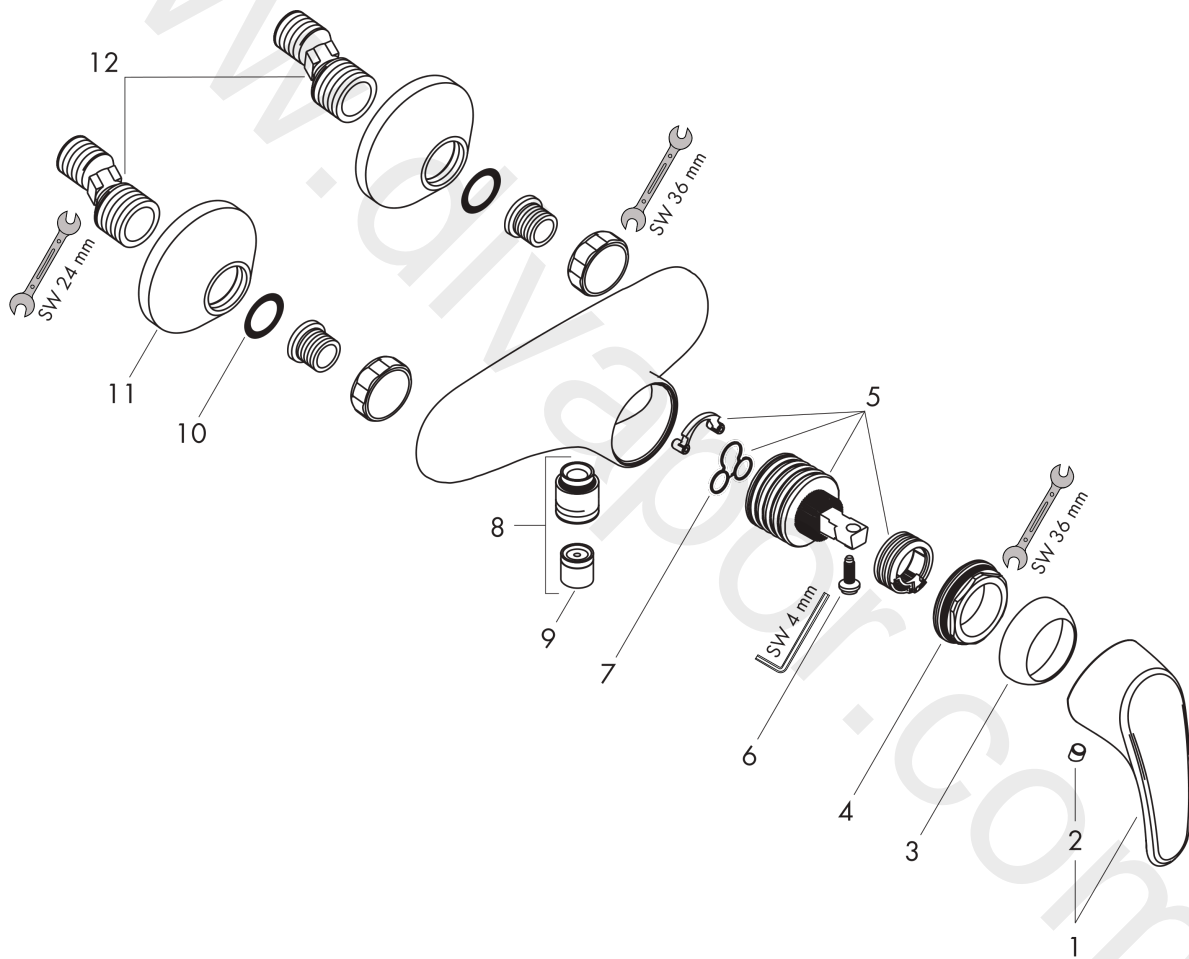

Avista
Avista Single Lever Shower Mixer
 Surfaces: Article Number: **31768000**

Exploded Drawing

Year of production: **01/05 - 12/17**

Avista
Avista Single Lever Shower Mixer
 Surfaces: Article Number: **31768000**

Spare part list

Year of production: **01/05 - 12/17**

Pos.	Description	Article Number	Price	PU
1	handle	31792000	£ 51,00	1
2	screw cover	96338000	£ 3,30	1
3	flange	96656000	£ 6,10	1
4	nut	96690000	£ 13,30	1
5	cartridge, assy	92730000	£ 35,00	1
6	locking screw for handle	96059000	£ 9,00	1
7	seal	95008000	£ 9,00	1
8	Hose Connection	96044000	£ 25,00	1
9	set of non return valves DW 15	94074000	£ 16,10	1
10	filter packing	96922000	£ 9,00	1
11	escutcheon Ø 70 mm	94135000	£ 13,30	1
12	set of S-unions (±12 mm)	94140000	£ 51,00	1
a	set of S-unions (±32 mm)	98592000	£ 43,00	1