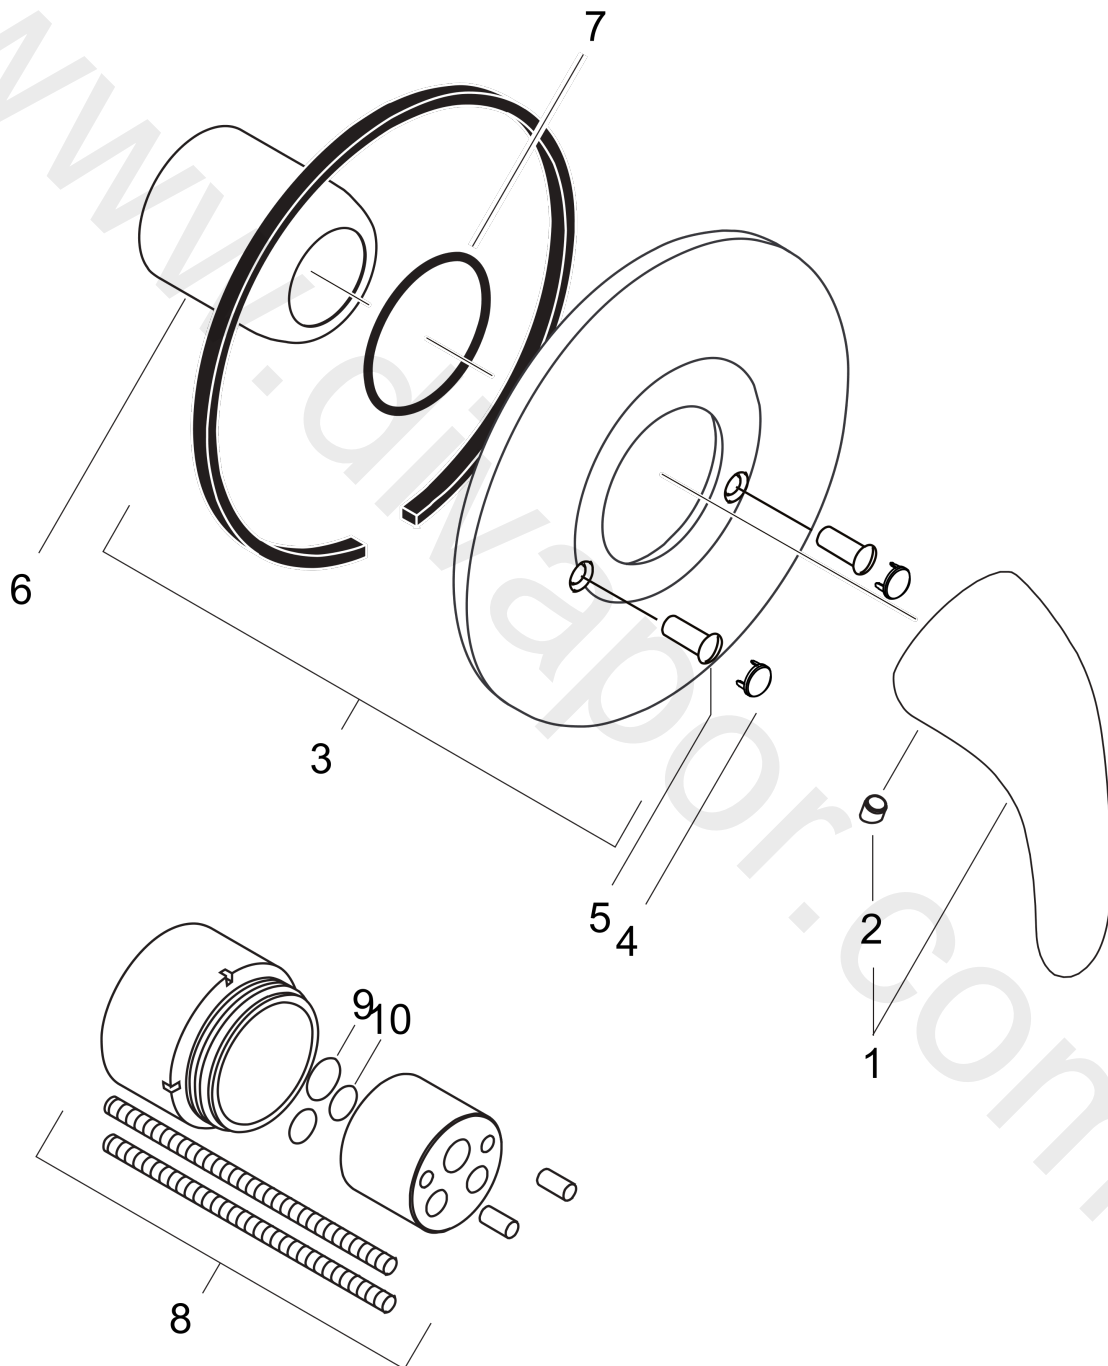

Focus E
Single lever shower mixer set for concealed installation
 Surfaces: Article Number: **31766000**

Exploded Drawing

Year of production: 04/15 - 12/16

Focus E

Single lever shower mixer set for concealed installation

Surfaces: Article Number: **31766000**

Spare part list

Year of production: 04/15 - 12/16

Pos.	Description	Article Number	Price	PU
1	handle	31791000	£ 51,00	1
2	screw cover	94191000	£ 3,30	1
3	escutcheon Ø 150 mm	96555000	£ 64,00	1
4	cover cap	95433000	£ 6,10	1
5	hollow screw	96065000	£ 6,10	1
6	flange	95010000	£ 35,00	1
7	O-Ring 48x3	95508000	£ 3,30	1
8	extension set 28 mm shower mixer	32698000	£ 137,00	1
9	O-ring 12x1,5	98430000	£ 3,30	1
10	O-ring 10x1,5	98123000	£ 3,30	1
a	base body	13620180	£ 179,00	1